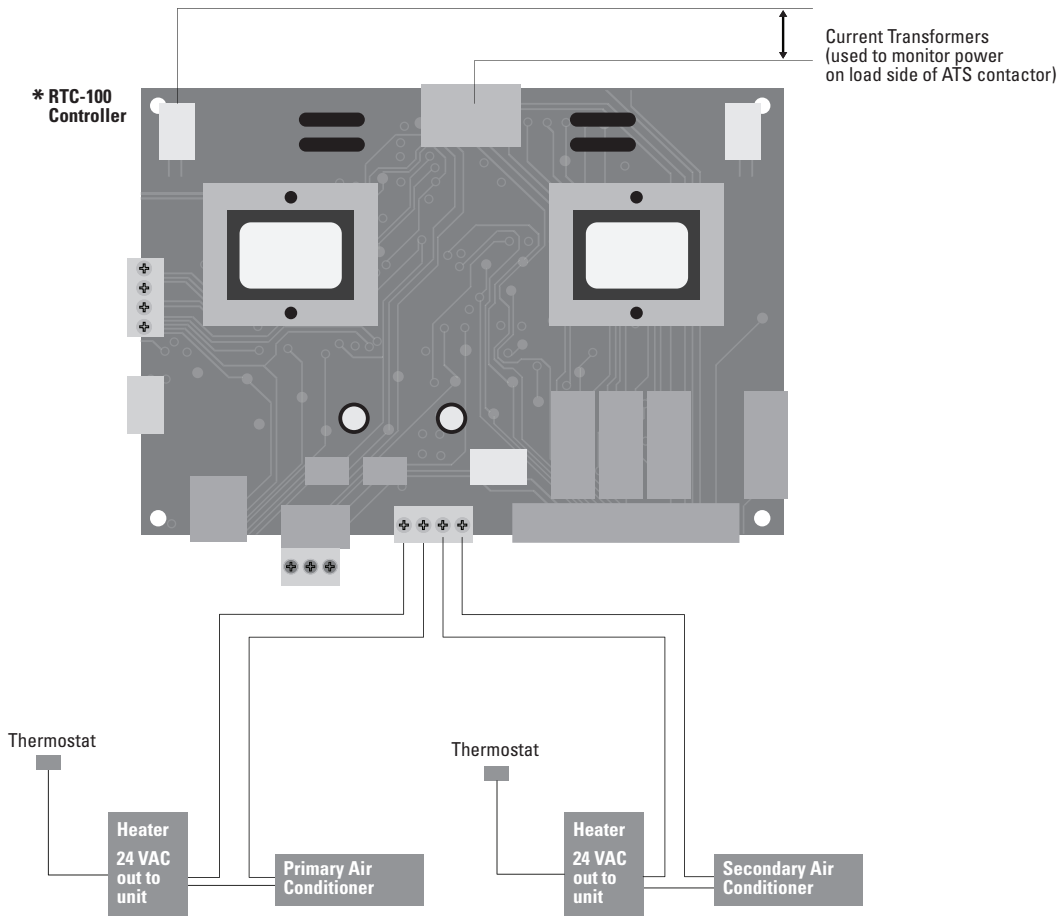

Automatic Transfer Switches

Universal (Green) Automatic Transfer Switches

Catalog Number	Description
EGSU100AC	100A Universal N3R with Power Saver Control
EGSU100NSEAC	100A Universal N3R Service Entrance with Power Saver Control
EGSU100L24RAC	100A Universal N3R with Power Saver Control & 24 ckt. Loadcenter
EGSU150NSEAC	150A Universal N3R Service Entrance with Power Saver Control
EGSU200AC	200A Universal N3R with Power Saver Control
EGSU200NSEAC	200A Universal N3R Service Entrance with Power Saver Control
EGSU400NSEAC	400A Universal N3R Service Entrance with Power Saver Control

How does the green ATS work?

* RTC-100 Controller is located inside Eaton's Green Line of ATS's.

Eaton Corporation
Electrical Group
1000 Cherrington Parkway
Moon Township, PA 15108
United States
877-ETN-CARE (877-386-2273)
Eaton.com

Catalog Number	Description
EGSU100AC	100A Universal N3R with Power Saver Control
EGSU100NSEAC	100A Universal N3R Service Entrance with Power Saver Control
EGSU100L24RAC	100A Universal N3R with Power Saver Control & 24 ckt. Loadcenter
EGSU150NSEAC	150A Universal N3R Service Entrance with Power Saver Control
EGSU200AC	200A Universal N3R with Power Saver Control
EGSU200NSEAC	200A Universal N3R Service Entrance with Power Saver Control
EGSU400NSEAC	400A Universal N3R Service Entrance with Power Saver Control