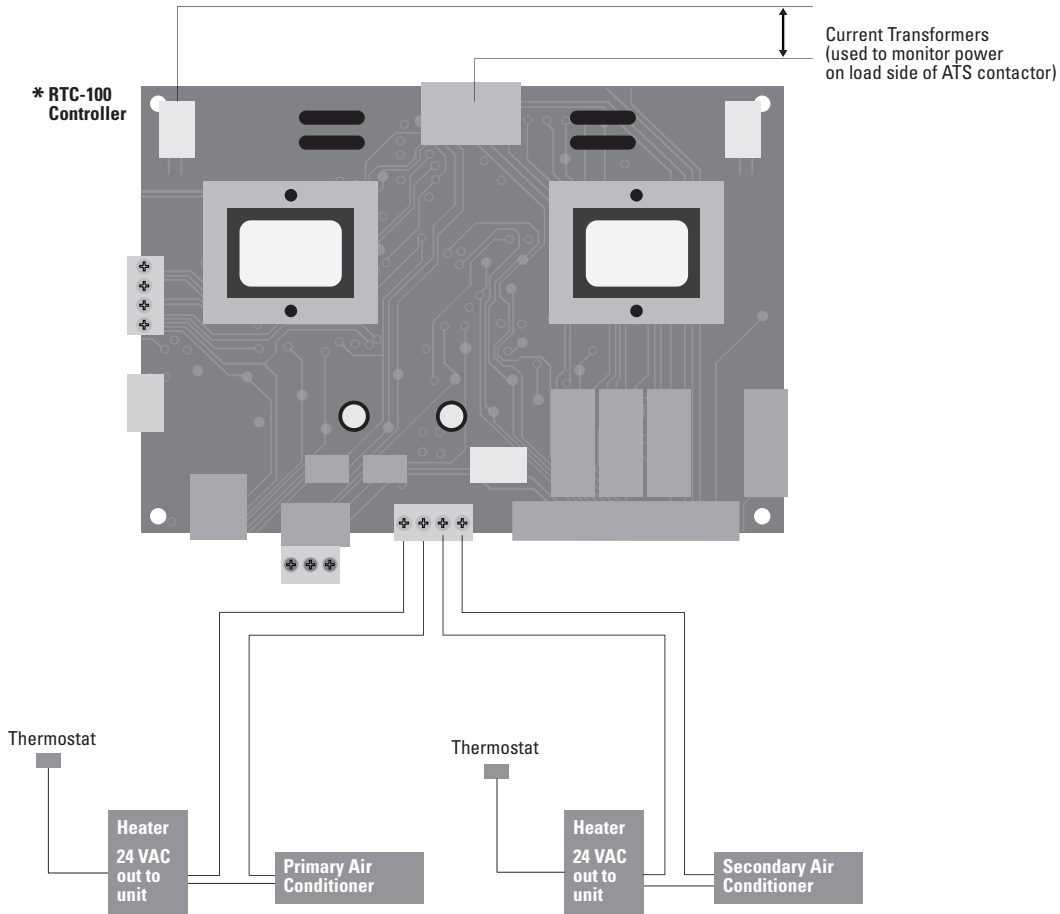

Automatic Transfer Switches

Universal (Green) Automatic Transfer Switches

Catalog Number	Description
EGSU100AC	100A Universal N3R with Power Saver Control
EGSU100NSEAC	100A Universal N3R Service Entrance with Power Saver Control
EGSU100L24RAC	100A Universal N3R with Power Saver Control & 24 ckt. Loadcenter
EGSU150NSEAC	150A Universal N3R Service Entrance with Power Saver Control
EGSU200AC	200A Universal N3R with Power Saver Control
EGSU200NSEAC	200A Universal N3R Service Entrance with Power Saver Control
EGSU400NSEAC	400A Universal N3R Service Entrance with Power Saver Control

How does the green ATS work?

* RTC-100 Controller is located inside Eaton's Green Line of ATS's.

Eaton Corporation
Electrical Group
1000 Cherrington Parkway
Moon Township, PA 15108
United States
877-ETN-CARE (877-386-2273)
Eaton.com

Catalog Number	Description
EGSU100AC	100A Universal N3R with Power Saver Control
EGSU100NSEAC	100A Universal N3R Service Entrance with Power Saver Control
EGSU100L24RAC	100A Universal N3R with Power Saver Control & 24 ckt. Loadcenter
EGSU150NSEAC	150A Universal N3R Service Entrance with Power Saver Control
EGSU200AC	200A Universal N3R with Power Saver Control
EGSU200NSEAC	200A Universal N3R Service Entrance with Power Saver Control
EGSU400NSEAC	400A Universal N3R Service Entrance with Power Saver Control

How does the green ATS work?

* **RTC-100 Controller** is located inside Eaton's Green Line of ATS's.

Eaton Corporation
Electrical Group
1000 Cherrington Parkway
Moon Township, PA 15108
United States
877-ETN-CARE (877-386-2273)
Eaton.com