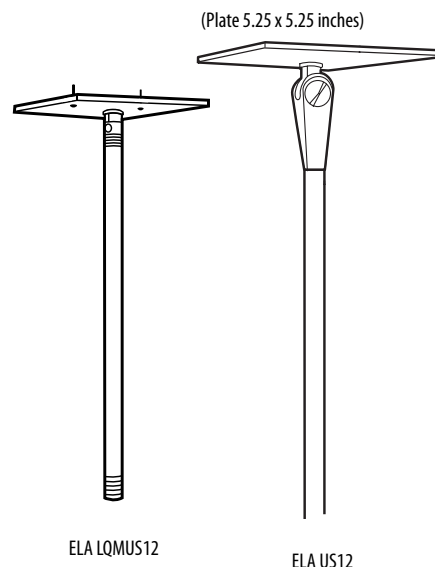

FEATURES & SPECIFICATIONS

INTENDED USE — For pendant-mounting the following Lithonia Lighting exit signs: Signature® LE standard or emergency; Precise® LRP with TM option only; Quantum® standard or emergency; Titan® LED; Chicago LXC exit standard or emergency; EDG Edgelit (surface mount only), EDGNY Edgelit (surface mount only) extruded aluminum LED exit signs.

CONSTRUCTION — 12" brushed aluminum stem (standard); 1/2" OD with 1/4-18 HPS thread count. Other lengths available. ELA LQMUS12 only available in select inches and not more than 48" in length.

Extruded aluminum mounting canopy.

Swivel assembly on stem adjusts for installation on sloped ceilings (up to 90°). Swivel not available for ELA LQMUS12.

INSTALLATION — Canopy installs onto J-box with provided hardware. Stem installs into canopy and on top of exit housing.

Note: Actual performance may differ as a result of end-user environment and application. Specifications subject to change without notice.

Catalog Number
Notes
Type

Exit Accessories

ELA US12

STEM KIT

ORDERING INFORMATION

Lead times will vary depending on options selected. Consult with your sales representative.

Example: ELA US12

Catalog Number¹	
ELA US12	Universal stem kit with brushed aluminum canopy²
ELA W US12	Universal stem kit with white aluminum canopy^{2,3}
ELA B US12	Universal stem kit with black aluminum canopy^{2,3}
ELA LQMUS12	Stem kit, brushed aluminum with white canopy^{4,5,6}

Notes

1. To order 24" or 36" lengths, replace the "12" in the catalog number with 24 or 36. Example: ELA US24 or ELA US36.
2. Only available up to 110".
3. For use with LE, LRP, EDG, EDGC, EDGNY, LQC, LHQM and LXC families only.
4. For use with LQM and LHQM LED families only. Only available in select inches and not more than 48".
5. Swivel not available with ELA LQMUS12.
6. Only available in aluminum. Not available in any other lengths.