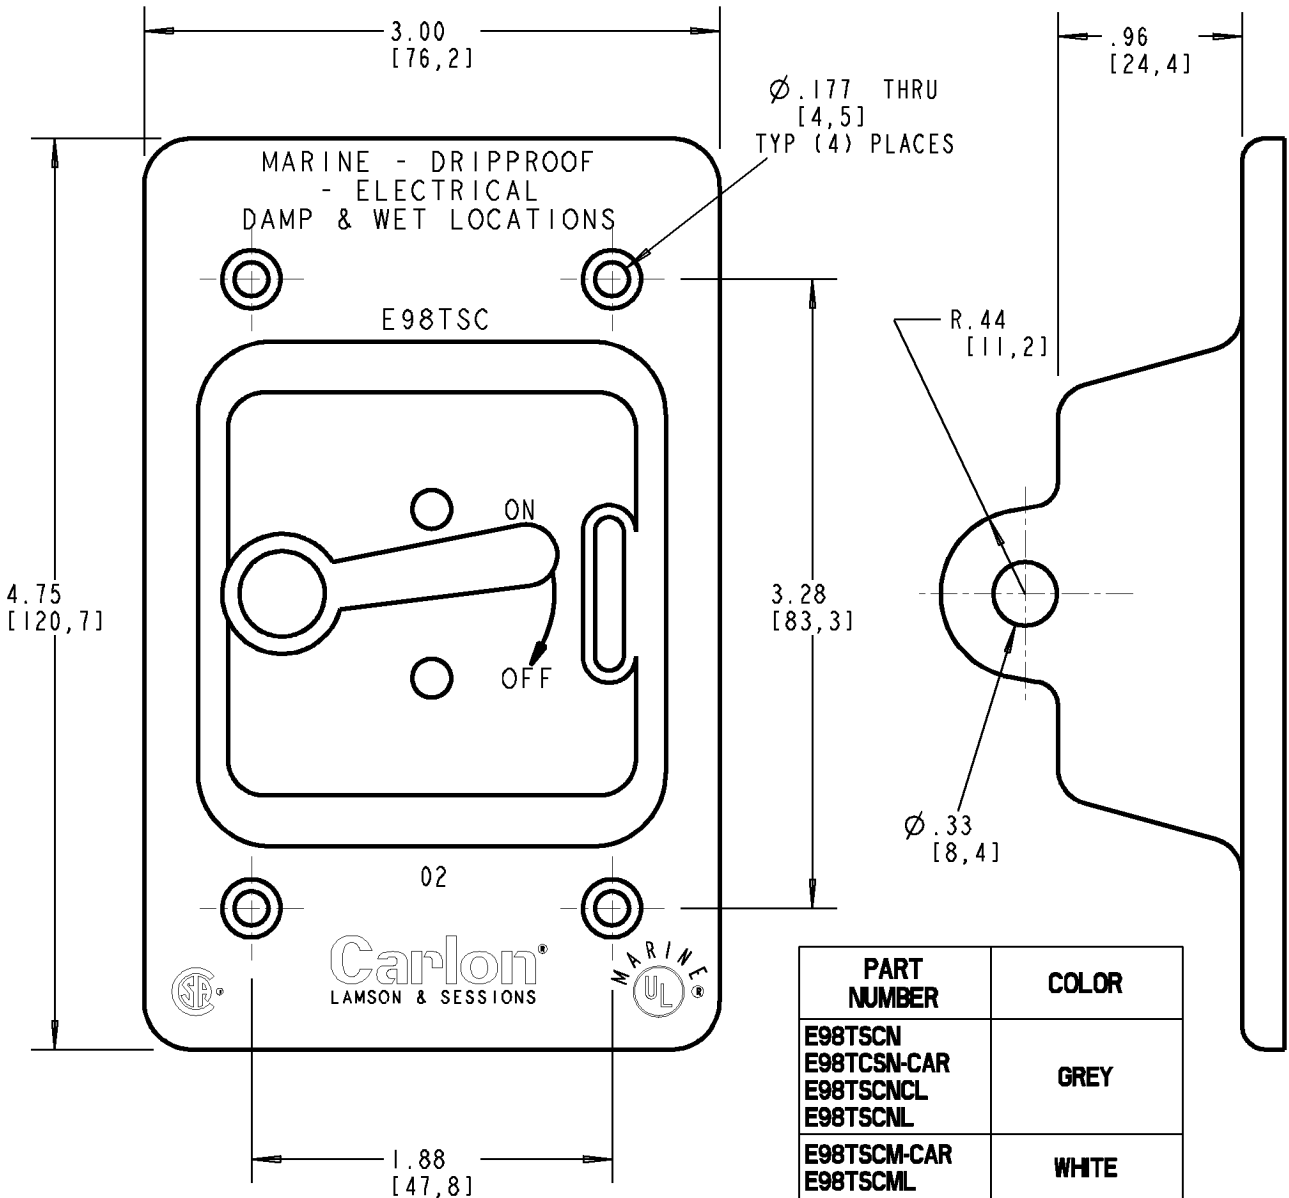

# Carlton

PART NUMBER	COLOR
E98TSCN E98TSCN-CAR E98TSCNCL E98TSCNL	GREY
E98TSCM-CAR E98TSCML	WHITE

**NOTE:**  
GASKET AND MOUNTING SCREWS INCLUDED

GENERAL NOTES	
1.	ALL DIMENSIONS ARE FOR REFERENCE ONLY.
2.	DIMENSIONS IN BRACKETS [ ] ARE IN METRIC UNITS.
REVISIONS	
**	SEE ERN ( **** ) FOR APPROVAL SIGNATURES & RELEASE DATE. PROJECT NO: ****

<b>Thomas &amp; Betts</b> <small>www.tnb.com</small>			
DESCRIPTION: <b>SINGLE GANG TOGGLE COVER WEATHERPROOF</b>			
ORIGINAL PROJECT NO / ( ERN NO )	SHEET NO:	REV. NO:	DRAWING NO:
/ ( )	1 OF 1	D	<b>WSD-AC02732</b>

# Carlton®

PART NUMBER	COLOR
E98TSCN E98TSCN-CAR E98TSCNCL E98TSCNL	GREY
E98TSCM-CAR E98TSCML	WHITE

**NOTE:**  
GASKET AND MOUNTING SCREWS INCLUDED

GENERAL NOTES	
1.	ALL DIMENSIONS ARE FOR REFERENCE ONLY.
2.	DIMENSIONS IN BRACKETS [ ] ARE IN METRIC UNITS.
REVISIONS	
**	SEE ERN ( **** ) FOR APPROVAL SIGNATURES & RELEASE DATE. PROJECT NO: ****