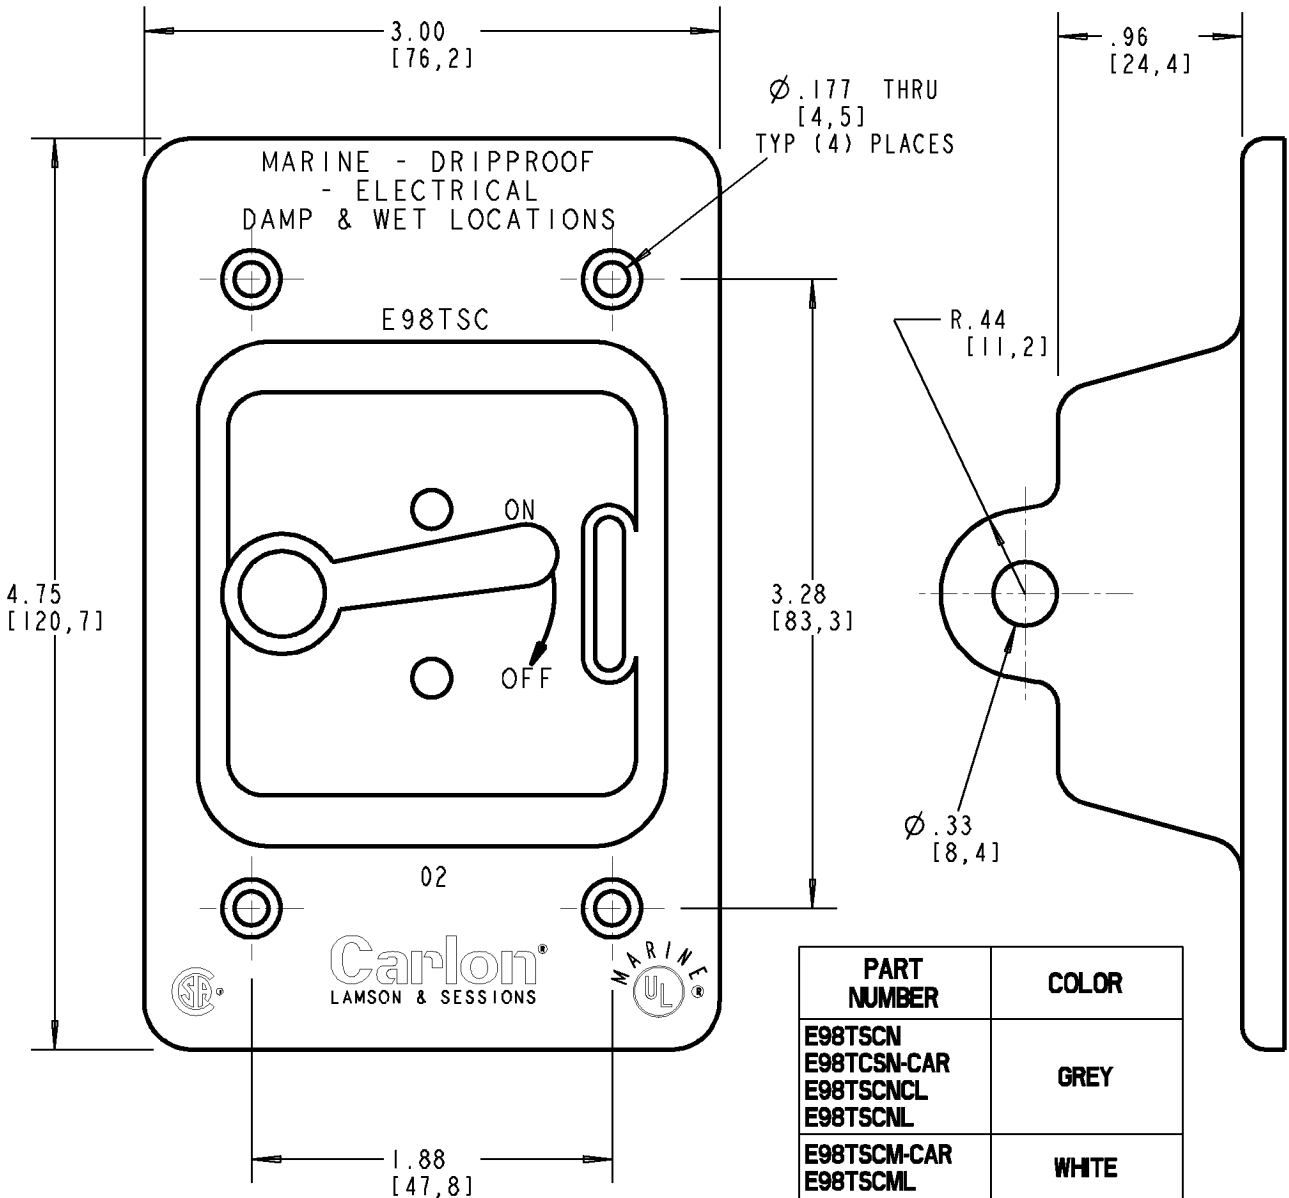

Carlton®

PART NUMBER	COLOR
E98TSCN E98TSCN-CAR E98TSCNCL E98TSCNL	GREY
E98TSCM-CAR E98TSCML	WHITE

NOTE:
GASKET AND MOUNTING SCREWS INCLUDED

GENERAL NOTES	
1.	ALL DIMENSIONS ARE FOR REFERENCE ONLY.
2.	DIMENSIONS IN BRACKETS [] ARE IN METRIC UNITS.
REVISIONS	
**	SEE ERN (****) FOR APPROVAL SIGNATURES & RELEASE DATE. PROJECT NO: ****

Thomas & Betts <small>www.tnb.com</small>			
DESCRIPTION: SINGLE GANG TOGGLE COVER WEATHERPROOF			
ORIGINAL PROJECT NO / (ERN NO)	SHEET NO:	REV. NO:	DRAWING NO:
/ ()	1 OF 1	D	WSD-AC02732

Carlton®

PART NUMBER	COLOR
E98TSCN E98TSCN-CAR E98TSCNCL E98TSCNL	GREY
E98TSCM-CAR E98TSCML	WHITE

NOTE:
GASKET AND MOUNTING SCREWS INCLUDED

GENERAL NOTES	
1.	ALL DIMENSIONS ARE FOR REFERENCE ONLY.
2.	DIMENSIONS IN BRACKETS [] ARE IN METRIC UNITS.
REVISIONS	
**	SEE ERN (****) FOR APPROVAL SIGNATURES & RELEASE DATE. PROJECT NO: ****

Thomas & Betts <small>www.tnb.com</small>			
DESCRIPTION: SINGLE GANG TOGGLE COVER WEATHERPROOF			
ORIGINAL PROJECT NO / (ERN NO)	SHEET NO:	REV. NO:	DRAWING NO:
/ ()	1 OF 1	D	WSD-AC02732