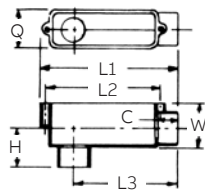

SP
LR31146
Except where noted by †

UL
LISTED
E23018
Except where noted by ▶

HOLFORM™ Concrete sleeves

Cat. No.	Min. O.D. A (in.)	B. (in.)	Std. Ctn.	Std. Wt. (lbs.)
▶ E92CSH	1 1/2	1 3/4	20	3
▶ E92CSJ	2	2 13/32	25	6
▶ E92CSL	3	3 13/32	25	8
▶ E92CSN	4	4 13/32	18	8
▶ E92CSP	5	5 13/32	15	8
▶ E92CSR	6	6 13/32	12	8

Four knock-out type socket openings, 90° spacing. Available with 1/2" or 3/4" socket outlets. Includes cover and gasket.

Note: Not fixture rated.

Conduit bodies Type X with cover

Cat. No.	Size (in.)	Vol. (cu.in.)	Std. Ctn.
▶ E970CD	1/2	15.16	15
E970CE	3/4	15.16	15

Supplied with four stainless steel cover screws. Diameter 4 1/8", thickness 1/4". Not designed for use with wiring devices or light fixtures.

Feature unthreaded hubs and textured lids with foam-in-place gaskets.

Conduit bodies - Type LB

SP
LR31146

UL
LISTED
E11461
Except where noted by ▶

Cat. No.	Size (in.)	Std. Ctn.	Dimensions (in.)							
			Typical max.		Typical		Max. H	Max. Q	Max. W	Vol. Cu. (in.)
			C	L1	L2	L3				
E986D	1/2	25	1 1/16	4 5/16	3 7/32	3 1/16	1 5/16	1 11/32	1 1/2	4.0
E986E	3/4	15	2 9/32	6 9/32	5 9/32	4 25/32	1 25/32	1 3/4	2 1/32	12.0
E986F	1	10	2 9/32	6 9/32	5 9/32	4 25/32	1 25/32	1 3/4	2 1/32	12.0
E986G	1 1/4	10	1 3/32	7 31/32	6 13/32	6	2 5/16	2 1/2	2 3/4	32.0
E986H	1 1/2	10	1 3/32	7 31/32	6 13/32	6	2 5/16	2 1/2	2 3/4	32.0
E986J	2	10	1 5/32	9 31/32	8 13/32	7 1/4	2 9/16	3 5/32	3 15/32	63.0
▶ E986K	2 1/2	4	1 5/8	14 7/8	13 1/4	11 31/32	3 3/4	4 11/32	4 5/8	210
▶ E986L	3	4	1 5/8	14 7/8	13 1/4	11 31/32	3 3/4	4 11/32	4 5/8	210
▶ E986M	3 1/2	4	1 25/32	17 23/32	15 7/8	14 17/64	4 7/16	5 11/32	5 21/32	390
▶ E986N	4	4	1 25/32	17 23/32	15 7/8	14 17/64	4 7/16	5 11/32	5 21/32	390