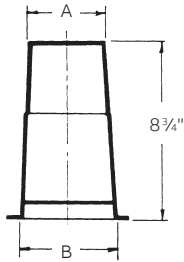

Conduit bodies and fittings

For use with Schedule 40 and 80 conduit

HOLFORM™ non-metallic concrete sleeve forms are the easy way to form holes in concrete. They install in seconds with nails, screws or staples and are easily removed. Concrete will not adhere to them. Sleeves are adjustable to any slab thickness.

SP
LR31146
Except where noted by †

UL
LISTED
E23018
Except where noted by ▶

HOLFORM™ Concrete sleeves

Cat. No.	Min. O.D. A (in.)	B. (in.)	Std. Ctn.	Std. Wt. (lbs.)
▶ E92CSH	1½	1¾	20	3
▶ E92CSJ	2	2¹³/₃₂	25	6
▶ E92CSL	3	3¹³/₃₂	25	8
▶ E92CSN	4	4¹³/₃₂	18	8
▶ E92CSP	5	5¹³/₃₂	15	8
▶ E92CSR	6	6¹³/₃₂	12	8

Four knock-out type socket openings, 90° spacing. Available with 1/2" or 3/4" socket outlets. Includes cover and gasket.

Note: Not fixture rated.