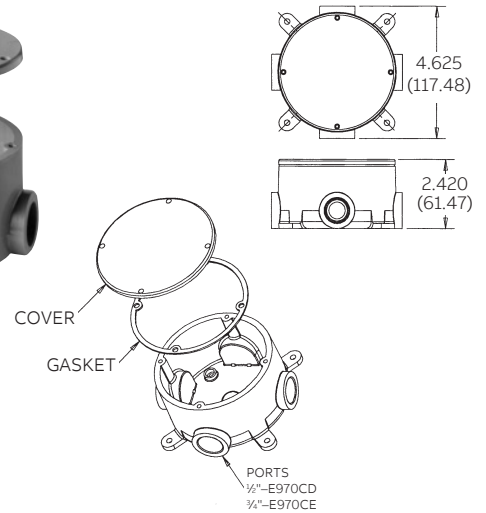

Note: Covers are not sold as separate item.

Conduit bodies and fittings

For use with Schedule 40 and 80 conduit

HOLFORM™ non-metallic concrete sleeve forms are the easy way to form holes in concrete. They install in seconds with nails, screws or staples and are easily removed. Concrete will not adhere to them. Sleeves are adjustable to any slab thickness.

SP
LR31146
Except where noted by †

UL
LISTED
E23018
Except where noted by ▶

HOLFORM™ Concrete sleeves

Cat. No.	Min. O.D. A (in.)	B. (in.)	Std. Ctn.	Std. Wt. (lbs.)
▶ E92CSH	1½	1¾	20	3
▶ E92CSJ	2	2 ¹³ / ₃₂	25	6
▶ E92CSL	3	3 ¹³ / ₃₂	25	8
▶ E92CSN	4	4 ¹³ / ₃₂	18	8
▶ E92CSP	5	5 ¹³ / ₃₂	15	8
▶ E92CSR	6	6 ¹³ / ₃₂	12	8

Four knock-out type socket openings, 90° spacing. Available with 1/2" or 3/4" socket outlets. Includes cover and gasket.

Note: Not fixture rated.

Conduit bodies Type X with cover

Cat. No.	Size (in.)	Vol. (cu.in.)	Std. Ctn.
▶ E970CD	½	15.16	15
E970CE	¾	15.16	15

Supplied with four stainless steel cover screws. Diameter 4¹/₈" , thickness 1/4". Not designed for use with wiring devices or light fixtures.

Feature unthreaded hubs and textured lids with foam-in-place gaskets.