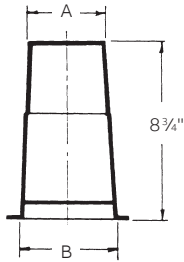

SP
LR31146
Except where noted by †

UL
LISTED
E23018
Except where noted by ▶

HOLFORM™ Concrete sleeves

Cat. No.	Min. O.D. A (in.)	B. (in.)	Std. Ctn.	Std. Wt. (lbs.)
▶ E92CSH	1 1/2	1 3/4	20	3
▶ E92CSJ	2	2 13/32	25	6
▶ E92CSL	3	3 13/32	25	8
▶ E92CSN	4	4 13/32	18	8
▶ E92CSP	5	5 13/32	15	8
▶ E92CSR	6	6 13/32	12	8

Four knock-out type socket openings, 90° spacing. Available with 1/2" or 3/4" socket outlets. Includes cover and gasket.

Note: Not fixture rated.

Conduit bodies Type X with cover

Cat. No.	Size (in.)	Vol. (cu.in.)	Std. Ctn.
▶ E970CD	1/2	15.16	15
E970CE	3/4	15.16	15

Supplied with four stainless steel cover screws. Diameter 4 1/8", thickness 1/4". Not designed for use with wiring devices or light fixtures.

Feature unthreaded hubs and textured lids with foam-in-place gaskets.

Conduit bodies - Type LB

SP
LR31146

UL
LISTED
E11461
Except where noted by ▶

Cat. No.	Size (in.)	Std. Ctn.	Dimensions (in.)							
			Typical max.		Typical		Max. H	Max. Q	Max. W	Vol. Cu. (in.)
			C	L1	L2	L3				
E986D	1/2	25	1 1/16	4 5/16	3 7/32	3 1/16	1 5/16	1 11/32	1 1/2	4.0
E986E	3/4	15	2 9/32	6 9/32	5 9/32	4 25/32	1 25/32	1 3/4	2 1/32	12.0
E986F	1	10	2 9/32	6 9/32	5 9/32	4 25/32	1 25/32	1 3/4	2 1/32	12.0
E986G	1 1/4	10	1 3/32	7 31/32	6 13/32	6	2 5/16	2 1/2	2 3/4	32.0
E986H	1 1/2	10	1 3/32	7 31/32	6 13/32	6	2 5/16	2 1/2	2 3/4	32.0
E986J	2	10	1 5/32	9 31/32	8 13/32	7 1/4	2 9/16	3 5/32	3 15/32	63.0
▶ E986K	2 1/2	4	1 5/8	14 7/8	13 1/4	11 31/32	3 3/4	4 11/32	4 5/8	210
▶ E986L	3	4	1 5/8	14 7/8	13 1/4	11 31/32	3 3/4	4 11/32	4 5/8	210
▶ E986M	3 1/2	4	1 25/32	17 23/32	15 7/8	14 17/64	4 7/16	5 11/32	5 21/32	390
▶ E986N	4	4	1 25/32	17 23/32	15 7/8	14 17/64	4 7/16	5 11/32	5 21/32	390