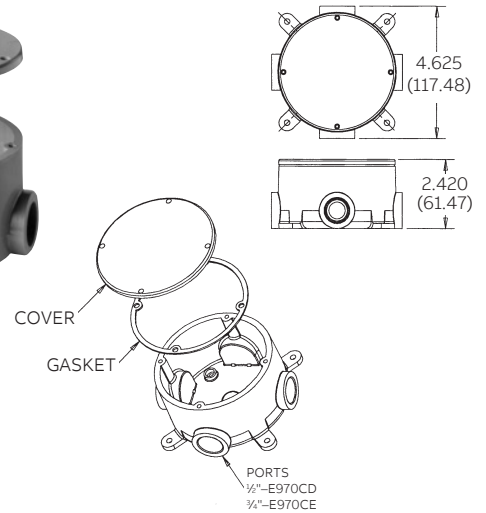

Conduit bodies and fittings

For use with Schedule 40 and 80 conduit

HOLFORM™ non-metallic concrete sleeve forms are the easy way to form holes in concrete. They install in seconds with nails, screws or staples and are easily removed. Concrete will not adhere to them. Sleeves are adjustable to any slab thickness.

SP
LR31146
Except where noted by †

UL
LISTED
E23018
Except where noted by ▶

HOLFORM™ Concrete sleeves

Cat. No.	Min. O.D. A (in.)	B. (in.)	Std. Ctn.	Std. Wt. (lbs.)
▶ E92CSH	1 1/2	1 3/4	20	3
▶ E92CSJ	2	2 13/32	25	6
▶ E92CSL	3	3 13/32	25	8
▶ E92CSN	4	4 13/32	18	8
▶ E92CSP	5	5 13/32	15	8
▶ E92CSR	6	6 13/32	12	8

Four knock-out type socket openings, 90° spacing. Available with 1/2" or 3/4" socket outlets. Includes cover and gasket.

Note: Not fixture rated.

Conduit bodies Type X with cover

Cat. No.	Size (in.)	Vol. (cu.in.)	Std. Ctn.
▶ E970CD	1/2	15.16	15
E970CE	3/4	15.16	15

Supplied with four stainless steel cover screws. Diameter 4 1/8", thickness 1/4". Not designed for use with wiring devices or light fixtures.

Feature unthreaded hubs and textured lids with foam-in-place gaskets.