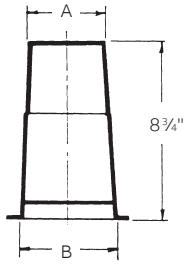

SP
LR31146
Except where noted by †

UL
LISTED
E23018
Except where noted by ▶

HOLFORM™ Concrete sleeves

Cat. No.	Min. O.D. A (in.)	B. (in.)	Std. Ctn.	Std. Wt. (lbs.)
▶ E92CSH	1 1/2	1 3/4	20	3
▶ E92CSJ	2	2 13/32	25	6
▶ E92CSL	3	3 13/32	25	8
▶ E92CSN	4	4 13/32	18	8
▶ E92CSP	5	5 13/32	15	8
▶ E92CSR	6	6 13/32	12	8

Four knock-out type socket openings, 90° spacing. Available with 1/2" or 3/4" socket outlets. Includes cover and gasket.

Note: Not fixture rated.

Conduit bodies Type X with cover

Cat. No.	Size (in.)	Vol. (cu.in.)	Std. Ctn.
▶ E970CD	1/2	15.16	15
E970CE	3/4	15.16	15

Supplied with four stainless steel cover screws. Diameter 4 1/8", thickness 1/4". Not designed for use with wiring devices or light fixtures.

Feature unthreaded hubs and textured lids with foam-in-place gaskets.

Conduit bodies - Type LB

SP
LR31146

UL
LISTED
E11461
Except where noted by ▶

Cat. No.	Size (in.)	Std. Ctn.	Dimensions (in.)							
			Typical max.		Typical		Max. H	Max. Q	Max. W	Vol. Cu. (in.)
			C	L1	L2	L3				
E986D	1/2	25	1 1/16	4 5/16	3 7/32	3 1/16	1 5/16	1 11/32	1 1/2	4.0
E986E	3/4	15	2 9/32	6 9/32	5 9/32	4 25/32	1 25/32	1 3/4	2 1/32	12.0
E986F	1	10	2 9/32	6 9/32	5 9/32	4 25/32	1 25/32	1 3/4	2 1/32	12.0
E986G	1 1/4	10	1 3/32	7 31/32	6 13/32	6	2 5/16	2 1/2	2 3/4	32.0
E986H	1 1/2	10	1 3/32	7 31/32	6 13/32	6	2 5/16	2 1/2	2 3/4	32.0
E986J	2	10	1 5/32	9 31/32	8 13/32	7 1/4	2 9/16	3 5/32	3 15/32	63.0
▶ E986K	2 1/2	4	1 5/8	14 7/8	13 1/4	11 31/32	3 3/4	4 11/32	4 5/8	210
▶ E986L	3	4	1 5/8	14 7/8	13 1/4	11 31/32	3 3/4	4 11/32	4 5/8	210
▶ E986M	3 1/2	4	1 25/32	17 23/32	15 7/8	14 17/64	4 7/16	5 11/32	5 21/32	390
▶ E986N	4	4	1 25/32	17 23/32	15 7/8	14 17/64	4 7/16	5 11/32	5 21/32	390