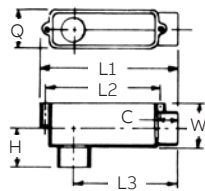

SP
LR31146
Except where noted by †

UL
LISTED
E23018
Except where noted by ▶

HOLFORM™ Concrete sleeves

Cat. No.	Min. O.D. A (in.)	B. (in.)	Std. Ctn.	Std. Wt. (lbs.)
▶ E92CSH	1½	1¾	20	3
▶ E92CSJ	2	2 ¹³ / ₃₂	25	6
▶ E92CSL	3	3 ¹³ / ₃₂	25	8
▶ E92CSN	4	4 ¹³ / ₃₂	18	8
▶ E92CSP	5	5 ¹³ / ₃₂	15	8
▶ E92CSR	6	6 ¹³ / ₃₂	12	8

Four knock-out type socket openings, 90° spacing. Available with 1/2" or 3/4" socket outlets. Includes cover and gasket.

Note: Not fixture rated.

Conduit bodies Type X with cover

Cat. No.	Size (in.)	Vol. (cu.in.)	Std. Ctn.
▶ E970CD	½	15.16	15
E970CE	¾	15.16	15

Supplied with four stainless steel cover screws. Diameter 4¹/₈" , thickness 1/4". Not designed for use with wiring devices or light fixtures.

Feature unthreaded hubs and textured lids with foam-in-place gaskets.

Conduit bodies - Type LB

SP
LR31146

UL
LISTED
E11461
Except where noted by ▶

Cat. No.	Size (in.)	Std. Ctn.	Dimensions (in.)							Vol. Cu. (in.)
			Typical max.		Typical		Max. H	Max. Q	Max. W	
			C	L1	L2	L3				
E986D	½	25	1 ¹ / ₁₆	4 ⁵ / ₁₆	3 ⁷ / ₃₂	3 ¹ / ₁₆	1 ⁵ / ₁₆	1 ¹¹ / ₃₂	1½	4.0
E986E	¾	15	2 ⁹ / ₃₂	6 ⁹ / ₃₂	5 ⁹ / ₃₂	4 ²⁵ / ₃₂	1 ²⁵ / ₃₂	1¾	2 ¹ / ₃₂	12.0
E986F	1	10	2 ⁹ / ₃₂	6 ⁹ / ₃₂	5 ⁹ / ₃₂	4 ²⁵ / ₃₂	1 ²⁵ / ₃₂	1¾	2 ¹ / ₃₂	12.0
E986G	1¼	10	1 ³ / ₃₂	7 ³¹ / ₃₂	6 ¹³ / ₃₂	6	2 ⁵ / ₁₆	2½	2¾	32.0
E986H	1½	10	1 ³ / ₃₂	7 ³¹ / ₃₂	6 ¹³ / ₃₂	6	2 ⁵ / ₁₆	2½	2¾	32.0
E986J	2	10	1 ⁵ / ₃₂	9 ³¹ / ₃₂	8 ¹³ / ₃₂	7¼	2 ⁹ / ₁₆	3 ⁵ / ₃₂	3 ¹⁵ / ₃₂	63.0
▶ E986K	2½	4	1 ⁵ / ₈	14 ⁷ / ₈	13¼	11 ³¹ / ₃₂	3¾	4 ¹¹ / ₃₂	4 ⁵ / ₈	210
▶ E986L	3	4	1 ⁵ / ₈	14 ⁷ / ₈	13¼	11 ³¹ / ₃₂	3¾	4 ¹¹ / ₃₂	4 ⁵ / ₈	210
▶ E986M	3½	4	1 ²⁵ / ₃₂	17 ²³ / ₃₂	15 ⁷ / ₈	14 ¹⁷ / ₆₄	4 ⁷ / ₁₆	5 ¹¹ / ₃₂	5 ²¹ / ₃₂	390
▶ E986N	4	4	1 ²⁵ / ₃₂	17 ²³ / ₃₂	15 ⁷ / ₈	14 ¹⁷ / ₆₄	4 ⁷ / ₁₆	5 ¹¹ / ₃₂	5 ²¹ / ₃₂	390