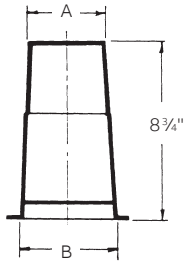

Conduit bodies and fittings

For use with Schedule 40 and 80 conduit

HOLFORM™ non-metallic concrete sleeve forms are the easy way to form holes in concrete. They install in seconds with nails, screws or staples and are easily removed. Concrete will not adhere to them. Sleeves are adjustable to any slab thickness.

SP
LR31146
Except where noted by †

UL
LISTED
E23018
Except where noted by ▶

HOLFORM™ Concrete sleeves

Cat. No.	Min. O.D. A (in.)	B. (in.)	Std. Ctn.	Std. Wt. (lbs.)
▶ E92CSH	1 1/2	1 3/4	20	3
▶ E92CSJ	2	2 13/32	25	6
▶ E92CSL	3	3 13/32	25	8
▶ E92CSN	4	4 13/32	18	8
▶ E92CSP	5	5 13/32	15	8
▶ E92CSR	6	6 13/32	12	8

Four knock-out type socket openings, 90° spacing. Available with 1/2" or 3/4" socket outlets. Includes cover and gasket.

Note: Not fixture rated.