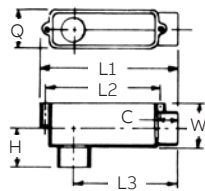

SP
LR31146
Except where noted by †

UL
LISTED
E23018
Except where noted by ▶

HOLFORM™ Concrete sleeves

Cat. No.	Min. O.D. A (in.)	B. (in.)	Std. Ctn.	Std. Wt. (lbs.)
▶ E92CSH	1½	1¾	20	3
▶ E92CSJ	2	2 ¹³ / ₃₂	25	6
▶ E92CSL	3	3 ¹³ / ₃₂	25	8
▶ E92CSN	4	4 ¹³ / ₃₂	18	8
▶ E92CSP	5	5 ¹³ / ₃₂	15	8
▶ E92CSR	6	6 ¹³ / ₃₂	12	8

Four knock-out type socket openings, 90° spacing. Available with 1/2" or 3/4" socket outlets. Includes cover and gasket.

Note: Not fixture rated.

Conduit bodies Type X with cover

Cat. No.	Size (in.)	Vol. (cu.in.)	Std. Ctn.
▶ E970CD	½	15.16	15
E970CE	¾	15.16	15

Supplied with four stainless steel cover screws. Diameter 4¹/₈" , thickness 1/4". Not designed for use with wiring devices or light fixtures.

Feature unthreaded hubs and textured lids with foam-in-place gaskets.

Conduit bodies - Type LB

SP
LR31146

UL
LISTED
E11461
Except where noted by ▶

Cat. No.	Size (in.)	Std. Ctn.	Dimensions (in.)							
			Typical max.		Typical		Max. H	Max. Q	Max. W	Vol. Cu. (in.)
			C	L1	L2	L3				
E986D	½	25	1 ¹ / ₁₆	4 ⁵ / ₁₆	3 ⁷ / ₃₂	3 ¹ / ₁₆	1 ⁵ / ₁₆	1 ¹¹ / ₃₂	1½	4.0
E986E	¾	15	2 ⁹ / ₃₂	6 ⁹ / ₃₂	5 ⁹ / ₃₂	4 ²⁵ / ₃₂	1 ²⁵ / ₃₂	1¾	2 ¹ / ₃₂	12.0
E986F	1	10	2 ⁹ / ₃₂	6 ⁹ / ₃₂	5 ⁹ / ₃₂	4 ²⁵ / ₃₂	1 ²⁵ / ₃₂	1¾	2 ¹ / ₃₂	12.0
E986G	1¼	10	1 ³ / ₃₂	7 ³¹ / ₃₂	6 ¹³ / ₃₂	6	2 ⁵ / ₁₆	2½	2¾	32.0
E986H	1½	10	1 ³ / ₃₂	7 ³¹ / ₃₂	6 ¹³ / ₃₂	6	2 ⁵ / ₁₆	2½	2¾	32.0
E986J	2	10	1 ⁵ / ₃₂	9 ³¹ / ₃₂	8 ¹³ / ₃₂	7¼	2 ⁹ / ₁₆	3 ⁵ / ₃₂	3 ¹⁵ / ₃₂	63.0
▶ E986K	2½	4	1 ⁵ / ₈	14 ⁷ / ₈	13¼	11 ³¹ / ₃₂	3¾	4 ¹¹ / ₃₂	4 ⁵ / ₈	210
▶ E986L	3	4	1 ⁵ / ₈	14 ⁷ / ₈	13¼	11 ³¹ / ₃₂	3¾	4 ¹¹ / ₃₂	4 ⁵ / ₈	210
▶ E986M	3½	4	1 ²⁵ / ₃₂	17 ²³ / ₃₂	15 ⁷ / ₈	14 ¹⁷ / ₆₄	4 ⁷ / ₁₆	5 ¹¹ / ₃₂	5 ²¹ / ₃₂	390
▶ E986N	4	4	1 ²⁵ / ₃₂	17 ²³ / ₃₂	15 ⁷ / ₈	14 ¹⁷ / ₆₄	4 ⁷ / ₁₆	5 ¹¹ / ₃₂	5 ²¹ / ₃₂	390