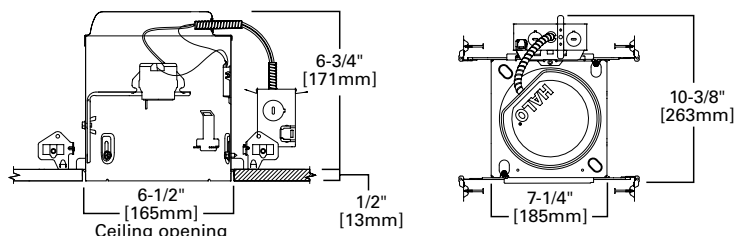

Compliance

- cULus Listed 1598 Luminaire
- cULus Listed Damp Location
- cULus Listed for Wet Location, covered ceiling, with select trims
- Air-Tite code compliant. Certified under ASTM E283; not exceeding 2.0 cfm (0.944 L/s) air leakage rate tested at a 1.57 psf (75 Pa) pressure differential
- RoHS compliant
- Options to meet Trade Agreements Act requirements

E7TAT

6" Non-IC, Air-Tite, New Construction Housing

E26 Screw base housing

Dimensions

Special Features

- All-Nail!™ bar hangers
- q-Channel bars with Pass-N-Thru™
- Hinged J-Box with Slide-N-Side™
- Quick Connect™ push wire nuts
- Air-Tite™ code compliant