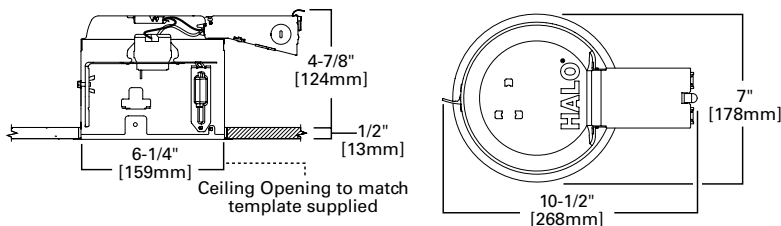

*Not to be used in direct contact with spray foam insulation (Consult NEMA LSD57-2013).

E27RICAT

6" IC, Air-Tite, Shallow Remodel Housing

E26 Screw base housing

FOR USE IN INSULATED CEILINGS

FOR DIRECT CONTACT WITH INSULATION*

Special Features

- Hinged J-Box with Slide-N-Side™
- Quick Connect™ push wire nuts
- Air-Tite™ code compliant

Dimensions

Ordering Information

Sample Number: E27RICAT 6110WB
Order housing, trim and lamp (by others) separately for a complete luminaire.