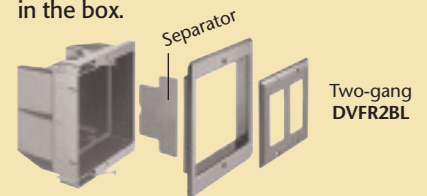

NEW
more on
reverse

Indoor IN BOX™ Recessed Electrical Box

For flush-to-the-wall mounting of plasma or LCD TVs

Arlington's recessed non-metallic IN BOX™ for indoor use allows plasma and LCD TVs to mount flush against the wall. Great for furniture or countertop items like coffee makers or microwave ovens too!

It's available in one- or two-gang styles – in black and white – for power or low voltage applications in new construction or old work.

Using the supplied separator with the two-gang style allows you to install one power and one low-voltage device in the box.

Plugs stay inside the box – without extending past the wall

- For new work; positioning tabs for 1/2" wall thickness assure proper installation on stud
- Horizontal or vertical mounting
- Textured, paintable trim plate
- Accepts single-gang wiring devices
- UL Listed. CSA with grounding lug

One-gang DVFR1W Kit components (screws not shown)

Patented/Other patents pending

Indoor IN BOX™ Recessed Electrical Box

Mount TVs flush against wall – Plugs stay in the box

Old Work

- 1 Cut hole next to stud (3-3/8" x 6" for single-gang, 5-1/4" x 6" for two-gang).
- 2 Install NM cable connector (supplied). Pull wire. Mount box to stud with (2) #8 x 3" screws (supplied) through the angled holes in the outer edge of the box. Use positioning tabs (see detail below) to allow for drywall thickness.
- 3 Wire in receptacle. (See below for two-gang combo installation).
- 4 Attach paintable trim plate with (2) #6 x 1/2" screws (supplied).