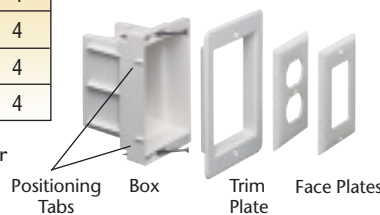

Plugs stay inside the box – without extending past the wall

- For new work; positioning tabs for 1/2" wall thickness assure proper installation on stud
- Horizontal or vertical mounting
- Textured, paintable trim plate
- Accepts single-gang wiring devices
- UL Listed. CSA with grounding lug

Arlington

1 Stauffer Industrial Park
Scranton, PA 18517

800/233.4717

Fax 570/562.0646

www.aifittings.com

Catalog Number	UPC/DEI/NAED Mfg. #018997	Description Indoor IN BOX™	Color	Unit Pkg	Std Pkg
DVFR1W	14330	Single gang	White	1	4
DVFR1BL	14329	21.0 cu. in.	Black	1	4
DVFR2W	14331	Two gang	White	1	4
DVFR2BL	14335	37.0 cu. in.	Black	1	4

Includes recessed box with trim plate, (one each) duplex and decorator face plates (two-gang supplied with (1) decorator plate only), NM cable connector, (2) #6 x 1/2" and (2) #8 x 3" installation screws.

One-gang DVFR1W Kit components (screws not shown)

Patented/Other patents pending

Indoor IN BOX™ Recessed Electrical Box

Mount TVs flush against wall – Plugs stay in the box

Old Work

- 1 Cut hole next to stud (3-3/8" x 6" for single-gang, 5-1/4" x 6" for two-gang).
- 2 Install NM cable connector (supplied). Pull wire. Mount box to stud with (2) #8 x 3" screws (supplied) through the angled holes in the outer edge of the box. Use positioning tabs (see detail below) to allow for drywall thickness.
- 3 Wire in receptacle. (See below for two-gang combo installation).
- 4 Attach paintable trim plate with (2) #6 x 1/2" screws (supplied).