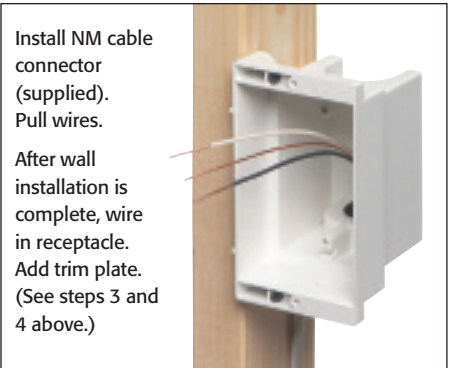

1 Stauffer Industrial Park
Scranton, PA 18517
800/233.4717
Fax 570/562.0646
www.aifittings.com