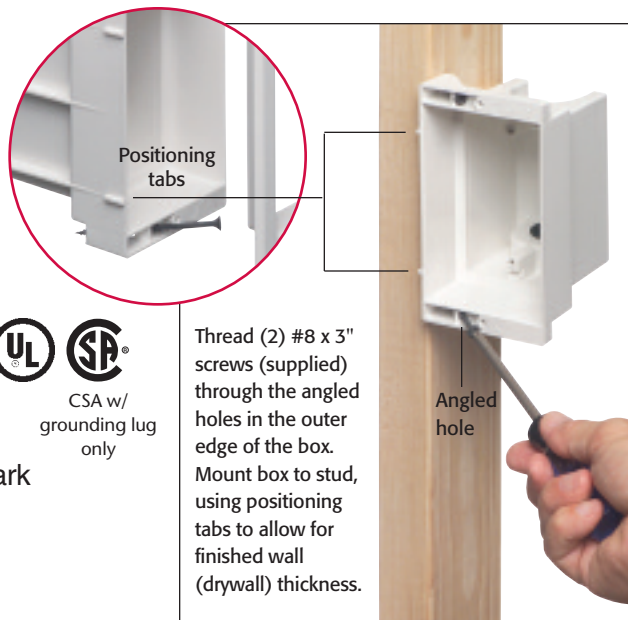

1 Stauffer Industrial Park
Scranton, PA 18517
800/233.4717
Fax 570/562.0646
www.aifittings.com