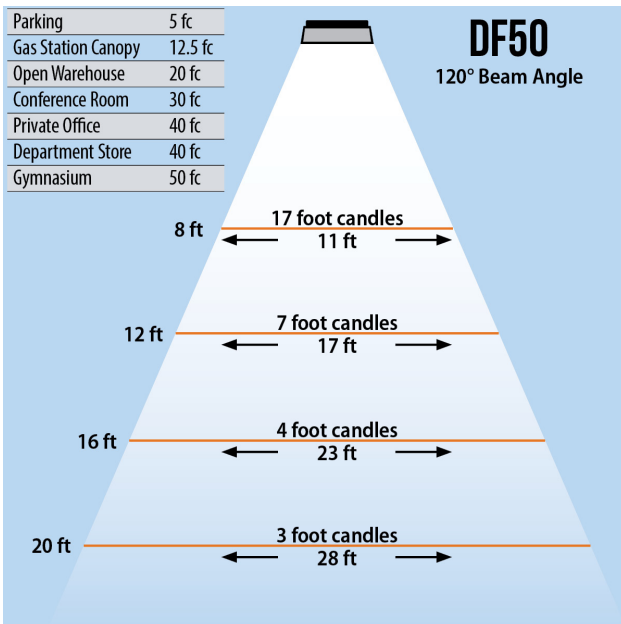

DURAFLOOD 50

LED FLOOD LIGHT (50 WATT)

150 MH Replacement

Trunion Mount

Knuckle Mount

Lumens	4,500
CCT	3000-3500K, 6000-6500K
CRI	> 75
Beam Angle	120°
Operating Voltage	100 - 277 VAC
Power Consumption	50W
Driver	Mean Well
LED Source	Bridgelux
Lifespan	> 50,000 Hours
IP Grade	IP65
Body Construction	Aluminum & Toughened Glass
Dimensions	11.41" x 9.29" x 7.20"
Weight	6.61 lbs

ORDER CODE Example DF50-BRZ-50W120D6K

Fixture	Finish	Beam Angle	CCT
DF50 - Trunion	BRZ - Bronze	50W120D - 120°	6K - 6000K
DF50KM - Knuckle	GR - Gray		3K - 3000K

DURAFLOOD 50

LED FLOOD LIGHT (50 WATT)

150 MH Replacement

Trunion Mount

Knuckle Mount

Lumens	4,500
CCT	3000-3500K, 6000-6500K
CRI	> 75
Beam Angle	120°
Operating Voltage	100 - 277 VAC
Power Consumption	50W
Driver	Mean Well
LED Source	Bridgelux
Lifespan	> 50,000 Hours
IP Grade	IP65
Body Construction	Aluminum & Toughened Glass
Dimensions	11.41" x 9.29" x 7.20"
Weight	6.61 lbs

ORDER CODE Example DF50-BRZ-50W120D6K

Fixture	Finish	Beam Angle	CCT
DF50 - Trunion	BRZ - Bronze	50W120D - 120°	6K - 6000K
DF50KM - Knuckle	GR - Gray		3K - 3000K