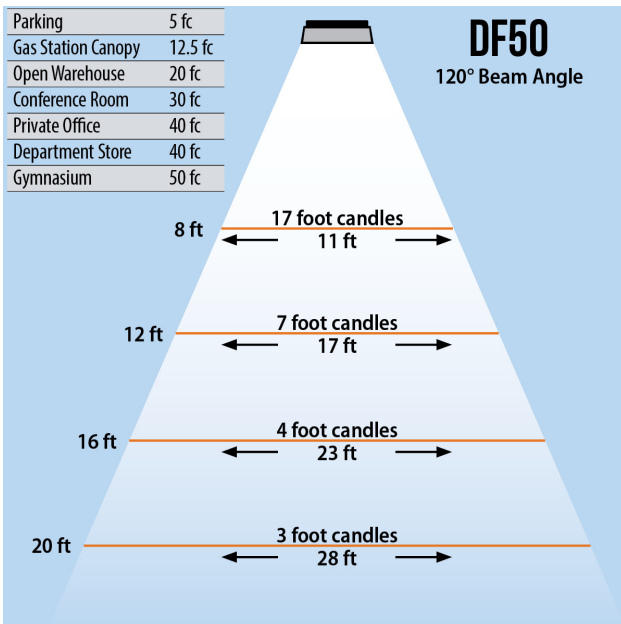

DURAFLOOD 50

LED FLOOD LIGHT (50 WATT)

150 MH Replacement

Trunion Mount

Knuckle Mount

Lumens	4,500
CCT	3000-3500K, 6000-6500K
CRI	> 75
Beam Angle	120°
Operating Voltage	100 - 277 VAC
Power Consumption	50W
Driver	Mean Well
LED Source	Bridgelux
Lifespan	> 50,000 Hours
IP Grade	IP65
Body Construction	Aluminum & Toughened Glass
Dimensions	11.41" x 9.29" x 7.20"
Weight	6.61 lbs

ORDER CODE Example DF50-BRZ-50W120D6K

Fixture	Finish	Beam Angle	CCT
DF50 - Trunion	BRZ - Bronze	50W120D - 120°	6K - 6000K
DF50KM - Knuckle	GR - Gray		3K - 3000K

DURAFLOOD 50

LED FLOOD LIGHT (50 WATT)

150 MH Replacement

Trunion Mount

Knuckle Mount

Lumens	4,500
CCT	3000-3500K, 6000-6500K
CRI	> 75
Beam Angle	120°
Operating Voltage	100 - 277 VAC
Power Consumption	50W
Driver	Mean Well
LED Source	Bridgelux
Lifespan	> 50,000 Hours
IP Grade	IP65
Body Construction	Aluminum & Toughened Glass
Dimensions	11.41" x 9.29" x 7.20"
Weight	6.61 lbs