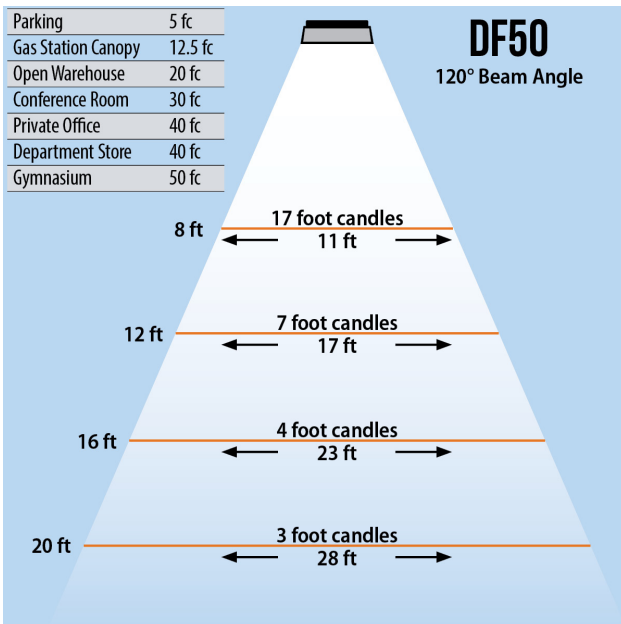

## LED FLOOD LIGHT (50 WATT)

150 MH Replacement

Trunion Mount

Knuckle Mount

Lumens	4,500
CCT	3000-3500K, 6000-6500K
CRI	> 75
Beam Angle	120°
Operating Voltage	100 - 277 VAC
Power Consumption	50W
Driver	Mean Well
LED Source	Bridgelux
Lifespan	> 50,000 Hours
IP Grade	IP65
Body Construction	Aluminum & Toughened Glass
Dimensions	11.41" x 9.29" x 7.20"
Weight	6.61 lbs