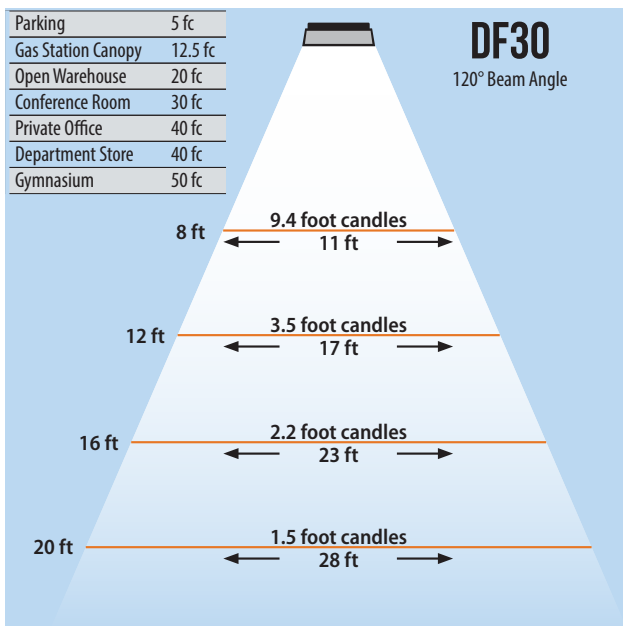

ORDER CODE Example DF30-BRZ-30W120D6K

Fixture	Finish	Beam Angle	CCT
DF30 - Trunnion	BRZ - Bronze	30W120D - 120°	6K - 6000K
DF30KM - Knuckle			3K - 3000K