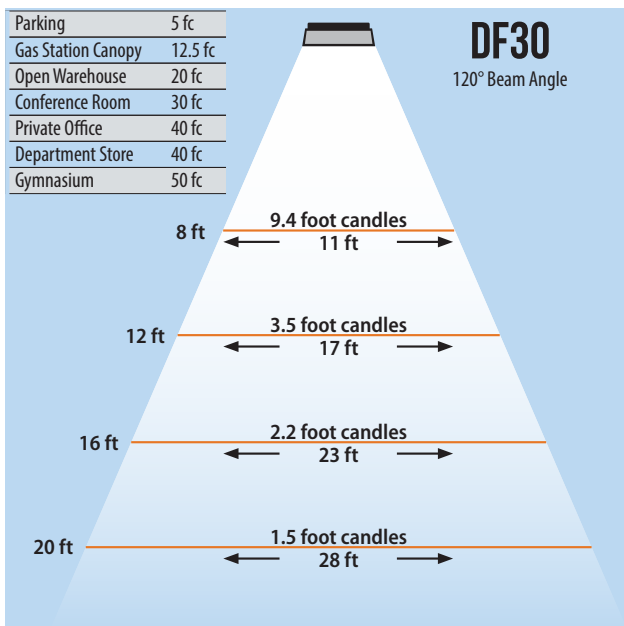

ORDER CODE Example DF30-BRZ-30W120D6K

Fixture	Finish	Beam Angle	CCT
DF30 - Trunnion	BRZ - Bronze	30W120D - 120°	6K - 6000K
DF30KM - Knuckle			3K - 3000K