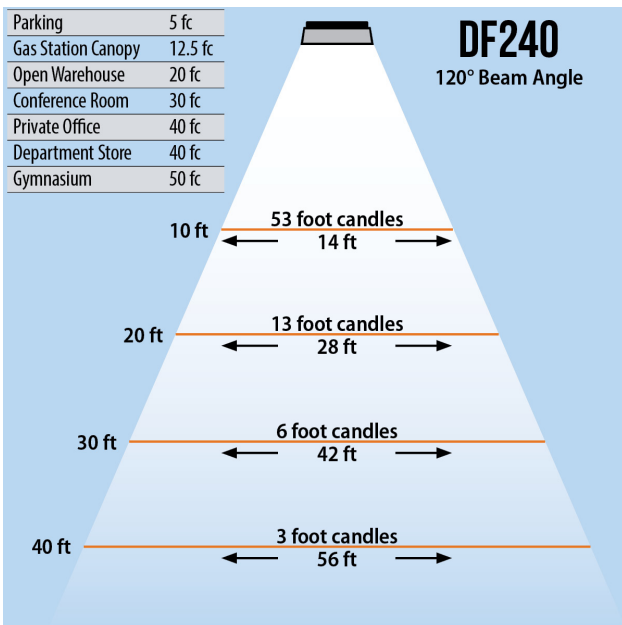

DURAFLOOD 240

LED FLOOD LIGHT (240 WATT)

750 - 1000 MH Replacement

INVENTRONICS

		480V
Lumens	21,600	
CCT	6000-6500K	
CRI	> 75	
Beam Angle	120°	
Operating Voltage	100 - 277 VAC	180 - 528 VAC
Power Consumption	240W	
Driver	Mean Well	Inventronics
LED Source	Bridgelux	
Lifespan	> 50,000 Hours	
IP Grade	IP65	
Body Construction	Aluminum & Toughened Glass	
Dimensions	29.92" x 11.42" x 4.33"	
Weight	33.07 lbs	

ORDER CODE Example: DF240-BLK-240W120D6K

Fixture	Finish	Beam Angle	CCT	Voltage
DF240- Trunnion	BLK- Black	150W120-120°	6K- 6000K	___ - 240V
DF240S- Slipfitter				4V- 480V

Horizontal Slipfitter Option, **Black** SFK-BLK-DF240H
 Vertical Slipfitter Option, **Black** SFK-BLK-DF240V