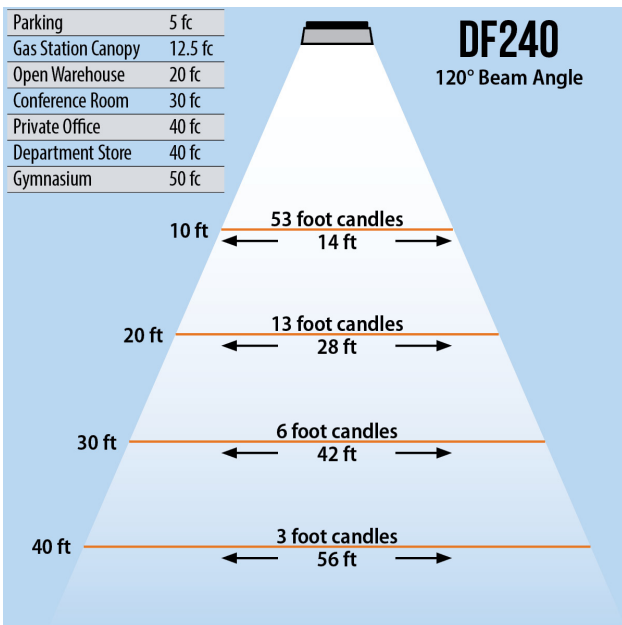

## DURAFLOOD 240

## LED FLOOD LIGHT (240 WATT)

750 - 1000 MH Replacement

**480V AVAILABLE**

INVENTRONICS

		<b>480V</b>
Lumens	21,600	
CCT	6000-6500K	
CRI	> 75	
Beam Angle	120°	
Operating Voltage	100 - 277 VAC	180 - 528 VAC
Power Consumption	240W	
Driver	Mean Well	Inventronics
LED Source	Bridgelux	
Lifespan	> 50,000 Hours	
IP Grade	IP65	
Body Construction	Aluminum & Toughened Glass	
Dimensions	29.92" x 11.42" x 4.33"	
Weight	33.07 lbs	

### ORDER CODE Example: DF240-BLK-240W120D6K

Fixture	Finish	Beam Angle	CCT	Voltage
DF240- Trunnion	BLK- Black	150W120-120°	6K- 6000K	___ - 240V
DF240S- Slipfitter				4V- 480V

Horizontal Slipfitter Option, **Black** SFK-BLK-DF240H