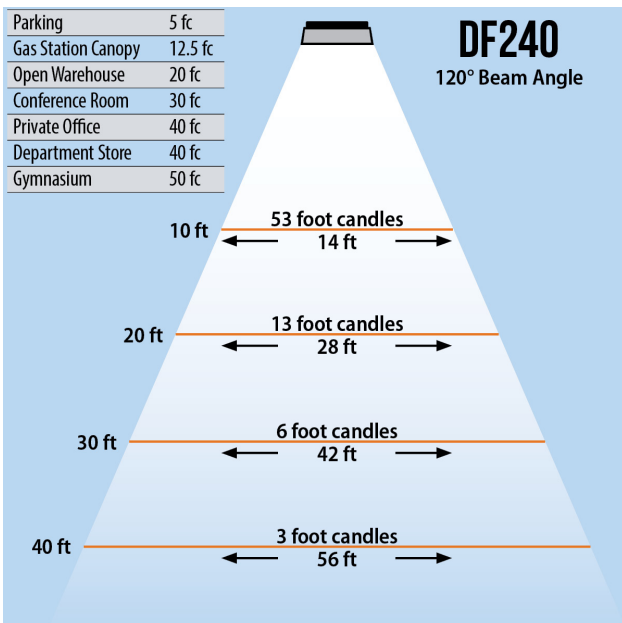

## LED FLOOD LIGHT (240 WATT)

750 - 1000 MH Replacement

**480V AVAILABLE**

INVENTRONICS

		<b>480V</b>
Lumens	21,600	
CCT	6000-6500K	
CRI	> 75	
Beam Angle	120°	
Operating Voltage	100 - 277 VAC	180 - 528 VAC
Power Consumption	240W	
Driver	Mean Well	Inventronics
LED Source	Bridgelux	
Lifespan	> 50,000 Hours	
IP Grade	IP65	
Body Construction	Aluminum & Toughened Glass	
Dimensions	29.92" x 11.42" x 4.33"	
Weight	33.07 lbs	