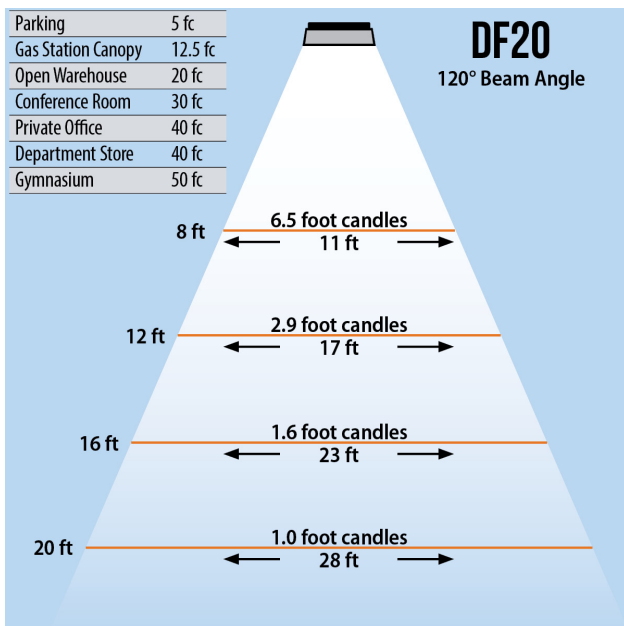

DURAFLOOD 20

LED FLOOD LIGHT (20 WATT)

120W PAR 38 Replacement

| | |
|-------------------|----------------------------|
| Lumens | 1,800 |
| CCT | 3000-3500K, 6000-6500K |
| CRI | > 75 |
| Beam Angle | 120° |
| Operating Voltage | 100 - 240 VAC |
| Power Consumption | 20W |
| LED Source | Bridgelux |
| Lifespan | > 50,000 Hours |
| IP Grade | IP65 |
| Body Construction | Aluminum & Toughened Glass |
| Dimensions | 7.09" x 5.51" x 5.71" |
| Weight | 2.65 lbs |

Trunnion Mount

Knuckle Mount

ORDER CODE Example DF20-BRZ-20W120D6K

| Fixture | Finish | Beam Angle | CCT |
|------------------|--------------|----------------|------------|
| DF200 - Trunnion | BRZ - Bronze | 20W120D - 120° | 6K - 6000K |
| DF20KM - Knuckle | | | 3K - 3000K |