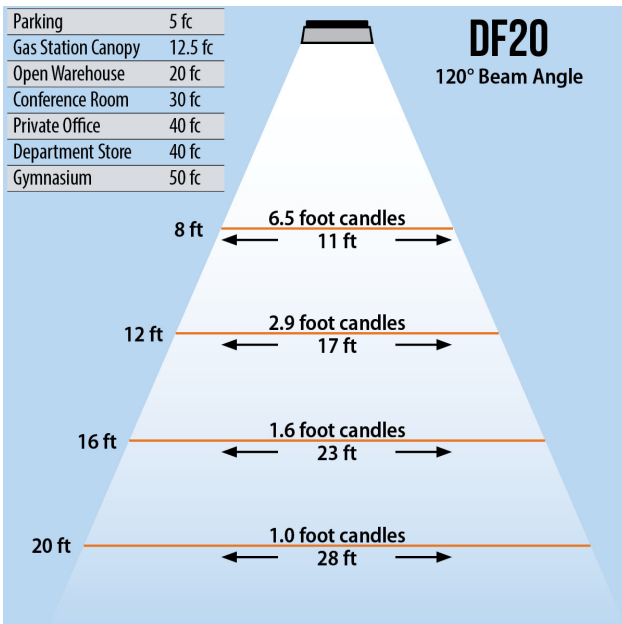

DURAFLOOD 20

LED FLOOD LIGHT (20 WATT)

120W PAR 38 Replacement

Trunnion Mount

Knuckle Mount

Lumens	1,800
CCT	3000-3500K, 6000-6500K
CRI	> 75
Beam Angle	120°
Operating Voltage	100 - 240 VAC
Power Consumption	20W
LED Source	Bridgelux
Lifespan	> 50,000 Hours
IP Grade	IP65
Body Construction	Aluminum & Toughened Glass
Dimensions	7.09" x 5.51" x 5.71"
Weight	2.65 lbs

ORDER CODE Example DF20-BRZ-20W120D6K

Fixture	Finish	Beam Angle	CCT
DF200 - Trunnion	BRZ - Bronze	20W120D - 120°	6K - 6000K
DF20KM - Knuckle			3K - 3000K

DURAFLOOD 20

LED FLOOD LIGHT (20 WATT)

120W PAR 38 Replacement

Trunnion Mount

Knuckle Mount

Lumens	1,800
CCT	3000-3500K, 6000-6500K
CRI	> 75
Beam Angle	120°
Operating Voltage	100 - 240 VAC
Power Consumption	20W
LED Source	Bridgelux
Lifespan	> 50,000 Hours
IP Grade	IP65
Body Construction	Aluminum & Toughened Glass
Dimensions	7.09" x 5.51" x 5.71"
Weight	2.65 lbs