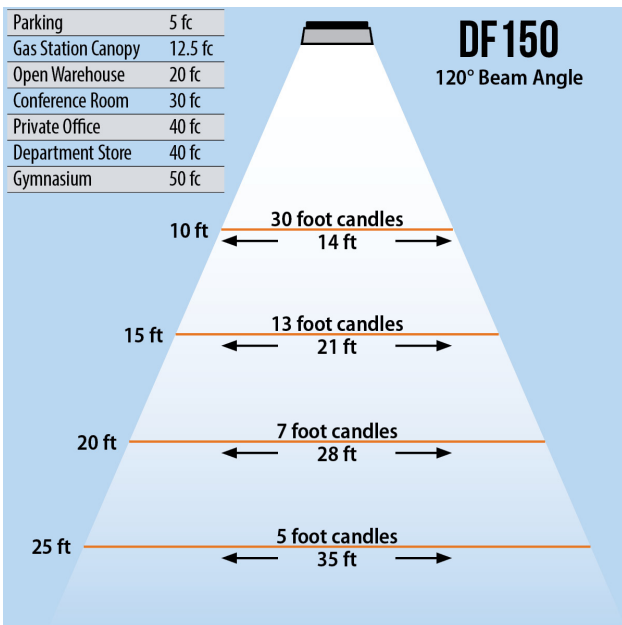

# DURAFLOOD 150

## LED FLOOD LIGHT (150 WATT)

400 MH Replacement

**480V**

Lumens	13,500
CCT	3000-3500K, 4000-4500K, 6000-6500K
CRI	> 75
Beam Angle	60°, 120°
Operating Voltage	100 - 277 VAC      180 - 528 VAC
Power Consumption	150W
Driver	Mean Well
LED Source	Bridgelux
Lifespan	> 50,000 Hours
IP Grade	IP65
Body Construction	Aluminum & Toughened Glass
Dimensions	16.73" x 12.79" x 9.44"
Weight	23.14 lbs

## ORDER CODE Example: DF150-BRZ-150W120D6K

Fixture	Finish	Beam Angle	CCT	Voltage
DF150- Trunnion	BRZ- Bronze	150W120-120°	6K- 6000K	___ - 240V
	GR- Gray		4K- 4000K	4V- 480V
	SS- Salt Spray		3K- 3000K	