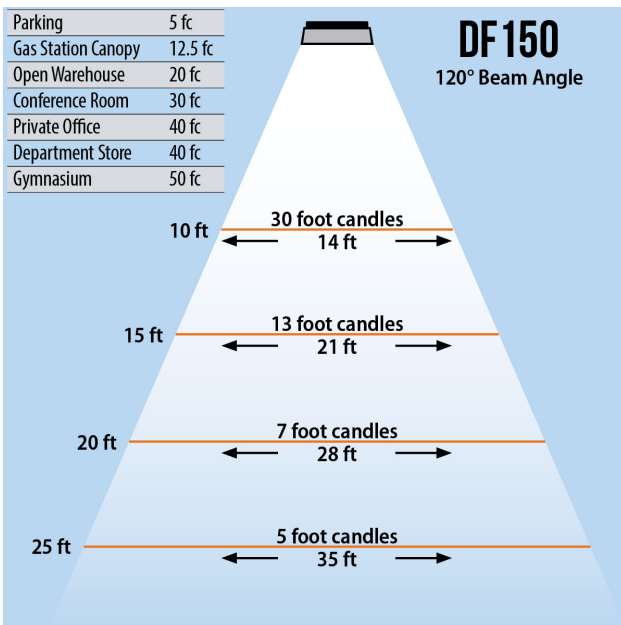

## LED FLOOD LIGHT (150 WATT)

400 MH Replacement

**480V**

Lumens	13,500
CCT	3000-3500K, 4000-4500K, 6000-6500K
CRI	> 75
Beam Angle	60°, 120°
Operating Voltage	100 - 277 VAC      180 - 528 VAC
Power Consumption	150W
Driver	Mean Well
LED Source	Bridgelux
Lifespan	> 50,000 Hours
IP Grade	IP65
Body Construction	Aluminum & Toughened Glass
Dimensions	16.73" x 12.79" x 9.44"
Weight	23.14 lbs

## ORDER CODE Example: DF150-BRZ-150W120D6K

Fixture	Finish	Beam Angle	CCT	Voltage
DF150- Trunnion	BRZ- Bronze	150W120-120°	6K- 6000K	___ - 240V
	GR- Gray		4K- 4000K	4V- 480V
	SS- Salt Spray		3K- 3000K	