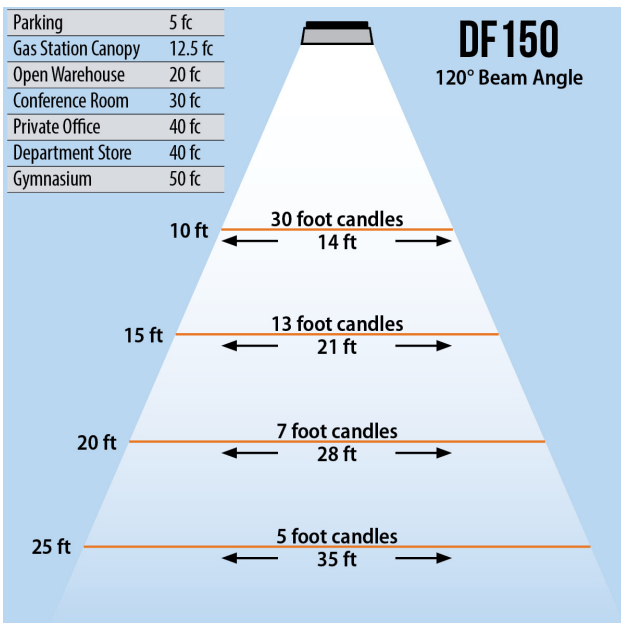

DURAFLOOD 150

LED FLOOD LIGHT (150 WATT)

400 MH Replacement

480V

Lumens	13,500
CCT	3000-3500K, 4000-4500K, 6000-6500K
CRI	> 75
Beam Angle	60°, 120°
Operating Voltage	100 - 277 VAC 180 - 528 VAC
Power Consumption	150W
Driver	Mean Well
LED Source	Bridgelux
Lifespan	> 50,000 Hours
IP Grade	IP65
Body Construction	Aluminum & Toughened Glass
Dimensions	16.73" x 12.79" x 9.44"
Weight	23.14 lbs

ORDER CODE Example: DF150-BRZ-150W120D6K

Fixture	Finish	Beam Angle	CCT	Voltage
DF150- Trunnion	BRZ- Bronze	150W120-120°	6K- 6000K	___ - 240V
	GR- Gray		4K- 4000K	4V- 480V
	SS- Salt Spray		3K- 3000K	

Slipfitter Option, Bronze	SF-BRZ-180
Slipfitter Option, Gray	SF-GR-180