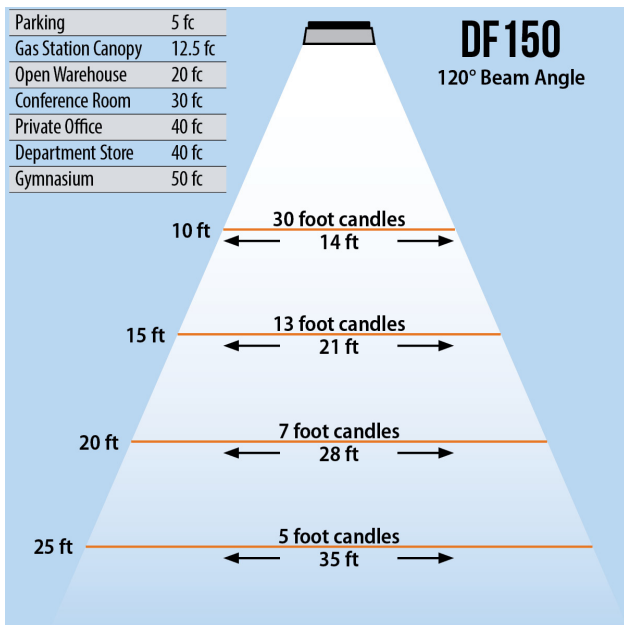

DURAFLOOD 150

LED FLOOD LIGHT (150 WATT)

400 MH Replacement

480V

Lumens	13,500
CCT	3000-3500K, 4000-4500K, 6000-6500K
CRI	> 75
Beam Angle	60°, 120°
Operating Voltage	100 - 277 VAC 180 - 528 VAC
Power Consumption	150W
Driver	Mean Well
LED Source	Bridgelux
Lifespan	> 50,000 Hours
IP Grade	IP65
Body Construction	Aluminum & Toughened Glass
Dimensions	16.73" x 12.79" x 9.44"
Weight	23.14 lbs

ORDER CODE Example: DF150-BRZ-150W120D6K

Fixture	Finish	Beam Angle	CCT	Voltage
DF150- Trunnion	BRZ- Bronze	150W120-120°	6K- 6000K	___ - 240V
	GR- Gray		4K- 4000K	4V- 480V
	SS- Salt Spray		3K- 3000K	

Slipfitter Option, Bronze	SF-BRZ-180
Slipfitter Option, Gray	SF-GR-180