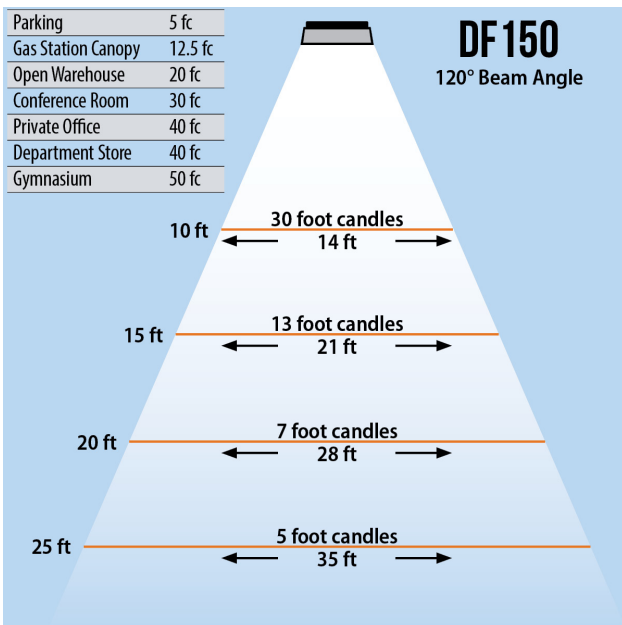

DURAFLOOD 150

LED FLOOD LIGHT (150 WATT)

400 MH Replacement

480V

Lumens	13,500
CCT	3000-3500K, 4000-4500K, 6000-6500K
CRI	> 75
Beam Angle	60°, 120°
Operating Voltage	100 - 277 VAC 180 - 528 VAC
Power Consumption	150W
Driver	Mean Well
LED Source	Bridgelux
Lifespan	> 50,000 Hours
IP Grade	IP65
Body Construction	Aluminum & Toughened Glass
Dimensions	16.73" x 12.79" x 9.44"
Weight	23.14 lbs

ORDER CODE Example: DF150-BRZ-150W120D6K

Fixture	Finish	Beam Angle	CCT	Voltage
DF150- Trunnion	BRZ- Bronze	150W120-120°	6K- 6000K	___ - 240V
	GR- Gray		4K- 4000K	4V- 480V
	SS- Salt Spray		3K- 3000K	

Slipfitter Option, Bronze	SF-BRZ-180
Slipfitter Option, Gray	SF-GR-180

ORDER CODE Example: DF150-BRZ-150W120D6K

Fixture	Finish	Beam Angle	CCT	Voltage
DF150- Trunnion	BRZ- Bronze	150W120-120°	6K- 6000K	— - 240V
	GR- Gray		4K- 4000K	4V- 480V
	SS- Salt Spray		3K- 3000K	

Slipfitter Option, Bronze	SF-BRZ-180
Slipfitter Option, Gray	SF-GR-180