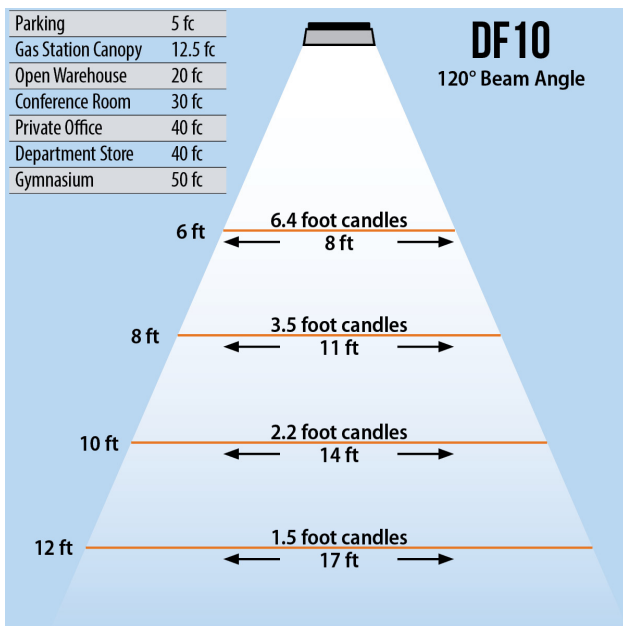

DURAFLOOD 10

LED FLOOD LIGHT (10 WATT)

60W PAR 38 Replacement

Trunion Mount

Knuckle Mount

Lumens	900
CCT	3000-3500K, 6000-6500K
CRI	> 75
Beam Angle	120°
Operating Voltage	100 - 240 VAC
Power Consumption	10W
LED Source	Bridgelux
Lifespan	> 50,000 Hours
IP Grade	IP65
Body Construction	Aluminum & Toughened Glass
Dimensions	4.53" x 2.60" x 4.13"
Weight	1 lbs

ORDER CODE Example DF10-BRZ-10W120D6K

Fixture	Finish	Beam Angle	CCT
DF10 - Trunion	BRZ - Bronze	10W120D - 120°	6K - 6000K
DF10KM - Knuckle			3K - 3000K