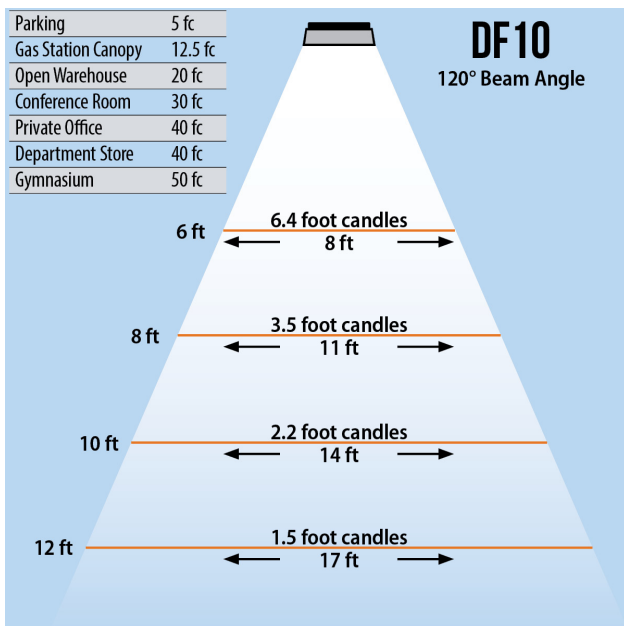

DURAFLOOD 10

LED FLOOD LIGHT (10 WATT)

60W PAR 38 Replacement

Trunion Mount

Knuckle Mount

Lumens	900
CCT	3000-3500K, 6000-6500K
CRI	> 75
Beam Angle	120°
Operating Voltage	100 - 240 VAC
Power Consumption	10W
LED Source	Bridgelux
Lifespan	> 50,000 Hours
IP Grade	IP65
Body Construction	Aluminum & Toughened Glass
Dimensions	4.53" x 2.60" x 4.13"
Weight	1 lbs

ORDER CODE Example DF10-BRZ-10W120D6K

Fixture	Finish	Beam Angle	CCT
DF10 - Trunion	BRZ - Bronze	10W120D - 120°	6K - 6000K
DF10KM - Knuckle			3K - 3000K

DURAFLOOD 10

LED FLOOD LIGHT (10 WATT)

60W PAR 38 Replacement

Trunion Mount

Knuckle Mount

Lumens	900
CCT	3000-3500K, 6000-6500K
CRI	> 75
Beam Angle	120°
Operating Voltage	100 - 240 VAC
Power Consumption	10W
LED Source	Bridgelux
Lifespan	> 50,000 Hours
IP Grade	IP65
Body Construction	Aluminum & Toughened Glass
Dimensions	4.53" x 2.60" x 4.13"
Weight	1 lbs

ORDER CODE Example DF10-BRZ-10W120D6K

Fixture	Finish	Beam Angle	CCT
DF10 - Trunion	BRZ - Bronze	10W120D - 120°	6K - 6000K
DF10KM - Knuckle			3K - 3000K