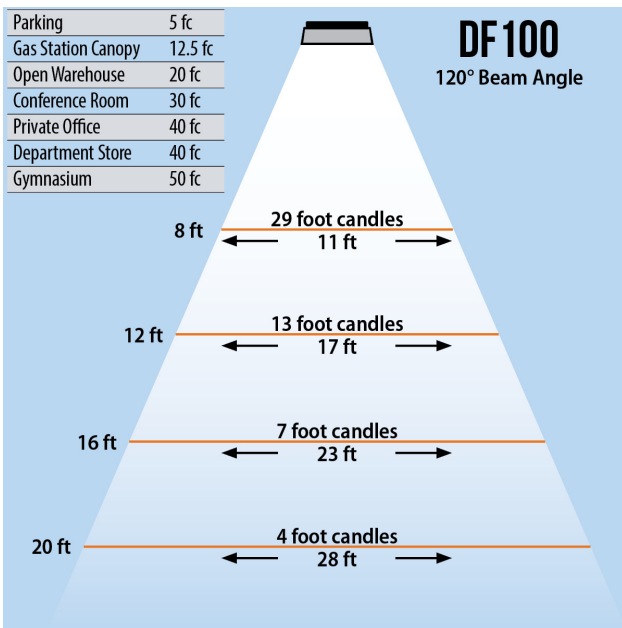

DURAFLOOD 100

LED FLOOD LIGHT (100 WATT) 250 MH Replacement

Lumens	9,000
CCT	3000-3500K, 4000-4500K, 6000-6500K
CRI	> 75
Beam Angle	120°
Operating Voltage	100 - 277 VAC
Power Consumption	100W
Driver	Mean Well
LED Source	Bridgelux
Lifespan	> 50,000 Hours
IP Grade	IP65
Body Construction	Aluminum & Toughened Glass
Dimensions	11.22" x 15.12" x 7.28"
Weight	12.35 lbs

ORDER CODE Example: DF100-BRZ-6K

Fixture	Finish	CCT
DF100- Trunnion	BRZ- Bronze	6K- 6000K
		4K- 4000K
		3K- 3000K

DURAFLOOD 100

LED FLOOD LIGHT (100 WATT)

250 MH Replacement

Lumens	9,000
CCT	3000-3500K, 4000-4500K, 6000-6500K
CRI	> 75
Beam Angle	120°
Operating Voltage	100 - 277 VAC
Power Consumption	100W
Driver	Mean Well
LED Source	Bridgelux
Lifespan	> 50,000 Hours
IP Grade	IP65
Body Construction	Aluminum & Toughened Glass
Dimensions	11.22" x 15.12" x 7.28"
Weight	12.35 lbs