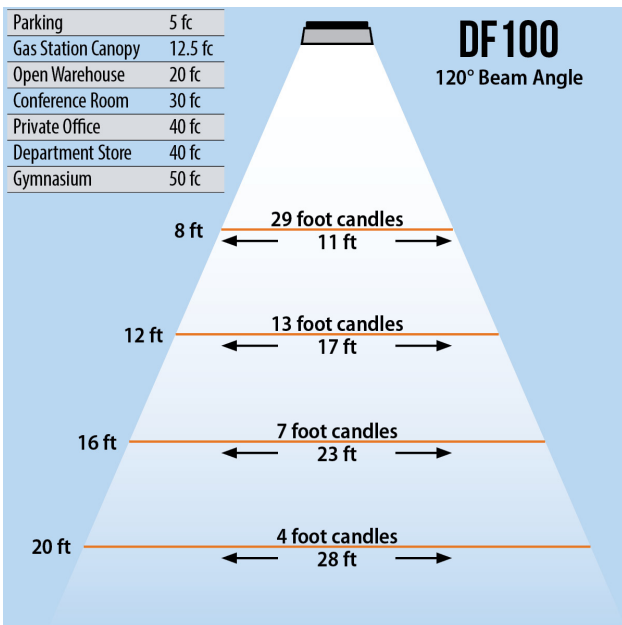

ORDER CODE Example: DF100-BRZ-6K

Fixture	Finish	CCT
DF100- Trunion	BRZ- Bronze	6K- 6000K
		4K- 4000K
		3K- 3000K