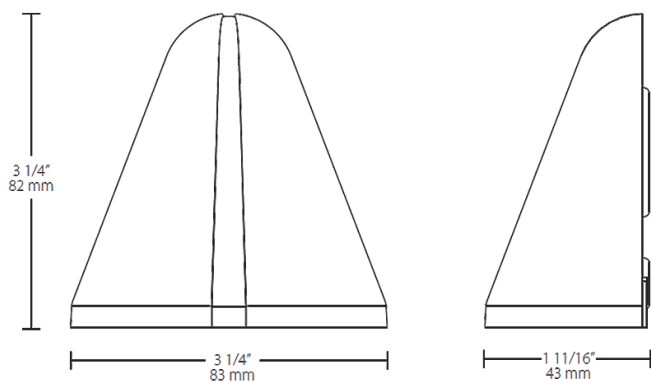

Technical Specifications (continued)

LED Characteristics

Color Uniformity:

RAB's range of Correlated Color Temperature follows the guidelines of the American National Standard for Specifications for the Chromaticity of Solid State Lighting (SSL) Products, ANSI C78.377-2017.

Other

Warranty:

RAB warrants that our LED products will be free from defects in materials and workmanship for a period of five (5) years from the date of delivery to the end user, including coverage of light output, color stability, driver performance and fixture finish. RAB's warranty is subject to all terms and conditions found at rablighting.com/warranty.

Buy American Act Compliance:

RAB values USA manufacturing! Upon request, RAB may be able to manufacture this product to be compliant with the Buy American Act (BAA). Please contact customer service to request a quote for the product to be made BAA compliant.

Dimensions

Features

- Compatible with 12VAC systems
- Can be used as steplights
- 100,000-Hour lifespan

Ordering Matrix

Family	Wattage	Color Temp	Finish
DECK	6LV	YY	A

6LV = 6W 12VAC   **YY** = 2700K (Residential Warm)
A = Bronze
B = Black
D = Sand
W = White
VG = Verde Green