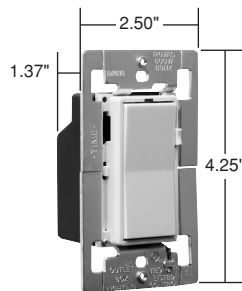

Dimmers & Fan Speed Controls Decorator Dimmers – Advanced Functionality

Tap down once for full Off. Hold paddle up to raise lights, down to lower.

Sleek, ergonomic P&S Decorator style matches other Decorator devices.

Red LED night light glows when Off.

Convenient operation – combines On/Off preset Decorator switch with separate slider microswitch for separate dimming control.

Soft start control brings lights up slowly, extends bulb life.

Constant memory returns lights to previous level after power failure.

D1000-ELA

NEW

Catalog Number	Description	Ratings	Color
600W Incandescent Decorator Dimmers*†			
D600-EW D600-EI D600-ELA	Mechanical Preset, Single Pole and 3-Way	600 Watt	White Ivory Light Almond
1000W Incandescent Decorator Dimmers*†			
D1000-EW D1000-EI D1000-ELA	Mechanical Preset, Single Pole and 3-Way	1000 Watt	White Ivory Light Almond
Decorator On/Off Remotes*†			
DR-EW DR-EI DR-ELA	Multilocation/3-Way		White Ivory Light Almond

NEW

NEW

* Available in VisionPak™ packaging, add "V" to Catalog Number. Example: D600-ELAV.
† All dimmers and fan controls can be operated from more than one location when used with DRE remotes. Uses standard 3-way wiring. See wiring diagram.

WIRING DIAGRAMS

Single Pole and Multilocation