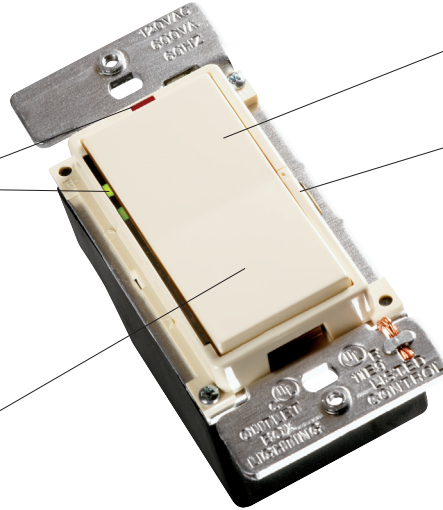

### WIRING DIAGRAMS

#### Single Pole and Multilocation

# Dimmers & Fan Speed Controls

**Constant memory** returns lights to previous level after power failure.

**Enables On/Off and full dimming control** from an unlimited number of locations.

**LED indicators keep you informed.** Green LEDs indicate preset level and current light level. Red LED night light glows when load is off.

**Easy operation** — Tap up once for preset, twice for full On. Tap down once for full Off. Hold paddle up to raise lights, down to lower.

**D600M-LAV**

**Sleek, ergonomic P&S Decorator style** matches other Decorator devices.