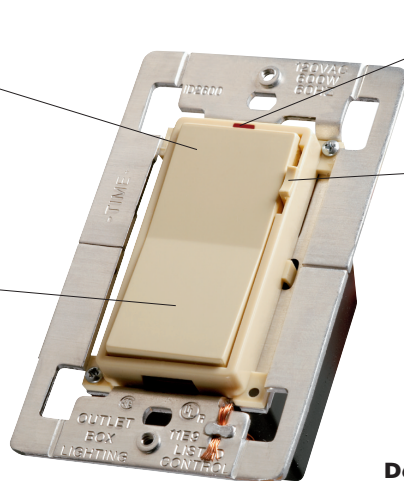

# Dimmers & Fan Speed Controls Decorator Dimmers – Advanced Functionality

**Tap down** once for full Off. Hold paddle up to raise lights, down to lower.

**Sleek, ergonomic P&S Decorator style** matches other Decorator devices.

**Red LED night light** glows when Off.

**Convenient operation** – combines On/Off preset Decorator switch with separate slider microswitch for separate dimming control.

**Soft start control** brings lights up slowly, extends bulb life.

**Constant memory** returns lights to previous level after power failure.

**D600-ELA**

**D600-ELA**

**D1000-ELA**

**NEW**

Catalog Number	Description	Ratings	Color
<b>600W Incandescent Decorator Dimmers*†</b>			
D600-EW D600-EI D600-ELA	Mechanical Preset, Single Pole and 3-Way	600 Watt	White Ivory Light Almond
<b>1000W Incandescent Decorator Dimmers*†</b>			
D1000-EW D1000-EI D1000-ELA	Mechanical Preset, Single Pole and 3-Way	1000 Watt	White Ivory Light Almond
<b>Decorator On/Off Remotes*†</b>			
DR-EW DR-EI DR-ELA	Multilocation/3-Way		White Ivory Light Almond