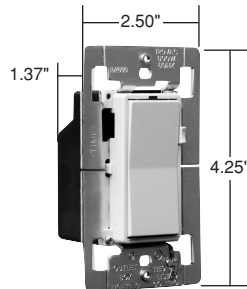

Dimmers & Fan Speed Controls Decorator Dimmers – Advanced Functionality

Tap down once for full Off. Hold paddle up to raise lights, down to lower.

Sleek, ergonomic P&S Decorator style matches other Decorator devices.

Red LED night light glows when Off.

Convenient operation – combines On/Off preset Decorator switch with separate slider microswitch for separate dimming control.

Soft start control brings lights up slowly, extends bulb life.

Constant memory returns lights to previous level after power failure.

D600-ELA

NEW

Catalog Number	Description	Ratings	Color
600W Incandescent Decorator Dimmers*†			
D600-EW D600-EI D600-ELA	Mechanical Preset, Single Pole and 3-Way	600 Watt	White Ivory Light Almond
1000W Incandescent Decorator Dimmers*†			
D1000-EW D1000-EI D1000-ELA	Mechanical Preset, Single Pole and 3-Way	1000 Watt	White Ivory Light Almond
Decorator On/Off Remotes*†			
DR-EW DR-EI DR-ELA	Multilocation/3-Way		White Ivory Light Almond

NEW

NEW

* Available in VisionPak™ packaging, add "V" to Catalog Number. Example: D600-ELAV.
† All dimmers and fan controls can be operated from more than one location when used with DRE remotes. Uses standard 3-way wiring. See wiring diagram.

WIRING DIAGRAMS

Single Pole and Multilocation