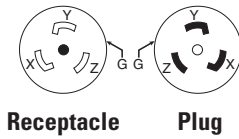

Industrial grade 50A locking devices

Product description

3-pole, 4-wire grounding
 50A, 3Ø 250V/AC
 Non-NEMA, California standard

CS8364

CS8369

California standard plugs & connectors

Rating A	V/AC	Description	Cord diameter	Color	Plug catalog no.	Connector catalog no.		
50	250	3Ø pro grip nylon	0.44-1.06" (11.1-26.0mm)	RD & BK	□ CS8365EX	□ CS8364EX	•	•
		3Ø armored	0.68-1.13" (17.3-28.6mm)	Steel	□ CS8365	□ CS8364	•	•

Receptacle specification information:
 50A: C-92

Flanged inlet & flanged outlet specification information:
 50A: C-92

Color ordering information:

For ordering devices, include Catalog no. followed by the Color suffix: BK (Black), GY (Gray), RD (Red), Y or CR (Yellow)