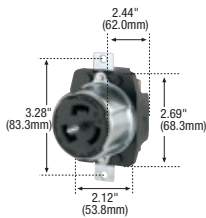

Industrial grade 50A locking devices

Product description

3-pole, 4-wire grounding
50A, 3Ø 250V/AC
Non-NEMA, California standard

CS8364

CS8369

California standard plugs & connectors

Rating A	V/AC	Description	Cord diameter	Color	Plug catalog no.	Connector catalog no.		
50	250	3Ø pro grip nylon	0.44-1.06" (11.1-26.0mm)	RD & BK	□ CS8365EX	□ CS8364EX	•	•
		3Ø armored	0.68-1.13" (17.3-28.6mm)	Steel	□ CS8365	□ CS8364	•	•

3-pole, 4-wire grounding
50A, 3Ø 250V/AC
Non-NEMA, California standard

CS8364

CS8369

California standard plugs & connectors

Rating A	V/AC	Description	Cord diameter	Color	Plug catalog no.	Connector catalog no.		
50	250	3Ø pro grip nylon	0.44-1.06" (11.1-26.0mm)	RD & BK	□ CS8365EX	□ CS8364EX	•	•
		3Ø armored	0.68-1.13" (17.3-28.6mm)	Steel	□ CS8365	□ CS8364	•	•

7788CR
Corrosion resistant

7770

7716

7717

7716EX

7717EX

Dimensional information:
C-80, C-81

Plug & connector specification information:
50A: C-92