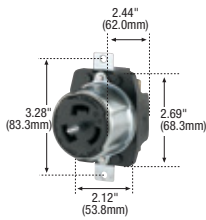

Industrial grade 50A locking devices

Product description

3-pole, 4-wire grounding
50A, 3Ø 250V/AC
Non-NEMA, California standard

CS8364

CS8369

California standard plugs & connectors

Rating A	V/AC	Description	Cord diameter	Color	Plug catalog no.	Connector catalog no.		
50	250	3Ø pro grip nylon	0.44-1.06" (11.1-26.0mm)	RD & BK	□ CS8365EX	□ CS8364EX	•	•
		3Ø armored	0.68-1.13" (17.3-28.6mm)	Steel	□ CS8365	□ CS8364	•	•

3-pole, 4-wire grounding
50A, 3Ø 250V/AC
Non-NEMA, California standard

CS8364

CS8369

California standard plugs & connectors

Rating A	V/AC	Description	Cord diameter	Color	Plug catalog no.	Connector catalog no.		
50	250	3Ø pro grip nylon	0.44-1.06" (11.1-26.0mm)	RD & BK	□ CS8365EX	□ CS8364EX	•	•
		3Ø armored	0.68-1.13" (17.3-28.6mm)	Steel	□ CS8365	□ CS8364	•	•

7788CR
Corrosion resistant

7770

7716

7717

7716EX

7717EX

Dimensional information:
C-80, C-81

Plug & connector specification information:
50A: C-92