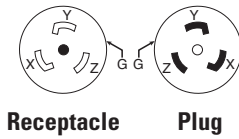

Receptacle specification information:
 50A: C-92

Flanged inlet & flanged outlet specification information:
 50A: C-92

Color ordering information:

For ordering devices, include Catalog no. followed by the Color suffix: BK (Black), GY (Gray), RD (Red), Y or CR (Yellow)

3-pole, 4-wire grounding
50A, 3Ø 250V/AC
Non-NEMA, California standard

CS8364

CS8369

California standard plugs & connectors

Rating	A	V/AC	Description	Cord diameter	Color	Plug catalog no.	Connector catalog no.		
50	250		3Ø pro grip nylon	0.44-1.06" (11.1-26.0mm)	RD & BK	□ CS8365EX	□ CS8364EX	•	•
			3Ø armored	0.68-1.13" (17.3-28.6mm)	Steel	□ CS8365	□ CS8364	•	•