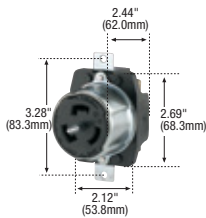

Industrial grade 50A locking devices

Product description

3-pole, 4-wire grounding
50A, 3Ø 250V/AC
Non-NEMA, California standard

CS8364

CS8369

California standard plugs & connectors

Rating A	V/AC	Description	Cord diameter	Color	Plug catalog no.	Connector catalog no.		
50	250	3Ø pro grip nylon	0.44-1.06" (11.1-26.0mm)	RD & BK	□ CS8365EX	□ CS8364EX	•	•
		3Ø armored	0.68-1.13" (17.3-28.6mm)	Steel	□ CS8365	□ CS8364	•	•

7788CR
Corrosion resistant

7770

7716

7717

7716EX

7717EX

Dimensional information:
C-80, C-81

Plug & connector specification information:
50A: C-92

3-pole, 4-wire grounding
50A, 3Ø 250V/AC
Non-NEMA, California standard

CS8364

CS8369

California standard plugs & connectors

Rating A	V/AC	Description	Cord diameter	Color	Plug catalog no.	Connector catalog no.		
50	250	3Ø pro grip nylon	0.44-1.06" (11.1-26.0mm)	RD & BK	□ CS8365EX	□ CS8364EX	•	•
		3Ø armored	0.68-1.13" (17.3-28.6mm)	Steel	□ CS8365	□ CS8364	•	•