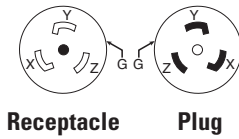

Receptacle specification information:
50A: C-92

Flanged inlet & flanged outlet specification information:
50A: C-92

Color ordering information:

For ordering devices, include Catalog no. followed by the Color suffix: BK (Black), GY (Gray), RD (Red), Y or CR (Yellow)

3-pole, 4-wire grounding
50A, 3Ø 250V/AC
Non-NEMA, California standard

CS8364

CS8369

California standard plugs & connectors

Rating A	V/AC	Description	Cord diameter	Color	Plug catalog no.	Connector catalog no.		
50	250	3Ø pro grip nylon	0.44-1.06" (11.1-26.0mm)	RD & BK	□ CS8365EX	□ CS8364EX	•	•
		3Ø armored	0.68-1.13" (17.3-28.6mm)	Steel	□ CS8365	□ CS8364	•	•