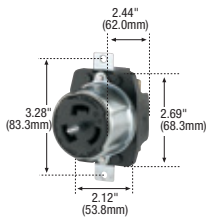

Industrial grade 50A locking devices

Product description

3-pole, 4-wire grounding
 50A, 3Ø 250V/AC
 Non-NEMA, California standard

CS8364

CS8369

California standard plugs & connectors

Rating A	V/AC	Description	Cord diameter	Color	Plug catalog no.	Connector catalog no.		
50	250	3Ø pro grip nylon	0.44-1.06" (11.1-26.0mm)	RD & BK	□ CS8365EX	□ CS8364EX	•	•
		3Ø armored	0.68-1.13" (17.3-28.6mm)	Steel	□ CS8365	□ CS8364	•	•

7788CR
Corrosion resistant

7770

7716

7717

7716EX

7717EX

Dimensional information:
 C-80, C-81

Plug & connector specification information:
 50A: C-92

3-pole, 4-wire grounding
50A, 3Ø 250V/AC
Non-NEMA, California standard

CS8364

CS8369

California standard plugs & connectors

Rating	A	V/AC	Description	Cord diameter	Color	Plug catalog no.	Connector catalog no.		
50	250		3Ø pro grip nylon	0.44-1.06" (11.1-26.0mm)	RD & BK	□ CS8365EX	□ CS8364EX	•	•
			3Ø armored	0.68-1.13" (17.3-28.6mm)	Steel	□ CS8365	□ CS8364	•	•