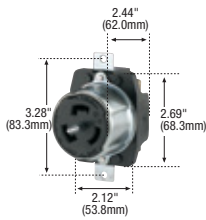

Industrial grade 50A locking devices

Product description

3-pole, 4-wire grounding
 50A, 3Ø 250V/AC
 Non-NEMA, California standard

CS8364

CS8369

California standard plugs & connectors

Rating A	V/AC	Description	Cord diameter	Color	Plug catalog no.	Connector catalog no.		
50	250	3Ø pro grip nylon	0.44-1.06" (11.1-26.0mm)	RD & BK	□ CS8365EX	□ CS8364EX	•	•
		3Ø armored	0.68-1.13" (17.3-28.6mm)	Steel	□ CS8365	□ CS8364	•	•

3-pole, 4-wire grounding
50A, 3Ø 250V/AC
Non-NEMA, California standard

CS8364

CS8369

California standard plugs & connectors

Rating	A	V/AC	Description	Cord diameter	Color	Plug catalog no.	Connector catalog no.		
50	250		3Ø pro grip nylon	0.44-1.06" (11.1-26.0mm)	RD & BK	□ CS8365EX	□ CS8364EX	•	•
			3Ø armored	0.68-1.13" (17.3-28.6mm)	Steel	□ CS8365	□ CS8364	•	•

7788CR
Corrosion resistant

7770

7716

7717

7716EX

7717EX

Dimensional information:
C-80, C-81

Plug & connector specification information:
50A: C-92