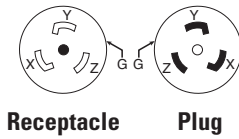

Industrial grade 50A locking devices

Product description

3-pole, 4-wire grounding
50A, 3Ø 250V/AC
Non-NEMA, California standard

CS8364

CS8369

California standard plugs & connectors

Rating A	V/AC	Description	Cord diameter	Color	Plug catalog no.	Connector catalog no.		
50	250	3Ø pro grip nylon	0.44-1.06" (11.1-26.0mm)	RD & BK	□ CS8365EX	□ CS8364EX	•	•
		3Ø armored	0.68-1.13" (17.3-28.6mm)	Steel	□ CS8365	□ CS8364	•	•

Receptacle specification information:
50A: C-92

Flanged inlet & flanged outlet specification information:
50A: C-92

Color ordering information:

For ordering devices, include Catalog no. followed by the Color suffix: BK (Black), GY (Gray), RD (Red), Y or CR (Yellow)