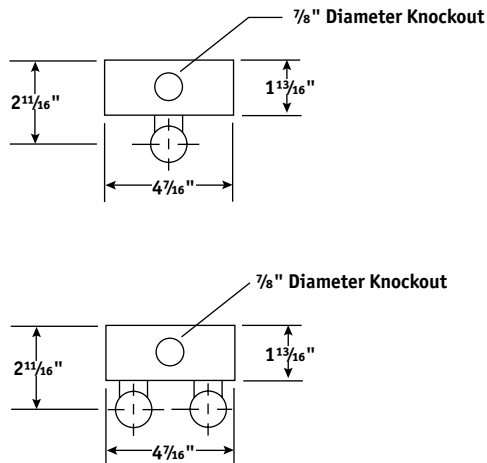

### ORDERING INFORMATION

MODEL	SIZE	NO. OF LAMPS IN CROSS SECTION	LAMP TYPE	BALLAST	VOLTAGE	OPTIONS
CS Straight-Sided Utility Channel	2 2' 3 3' 4 4' 6 6' 8 8' 16 16' (Two housings)	1 One 2 Two 3 Three See Product Availability table below.	14 2', T5: 14 Watt 17 2', T8: 17 Watt 21 3', T5: 21 Watt 24 2', T5HO: 24 Watt 25 3', T8: 25 Watt 28 4', T5: 28 Watt 32 4', T8: 32, 30, 28 or 25 Watt 39 3', T5HO: 39 Watt 48 4', 12 54 4', T5HO: 54 or 51 Watt 96 8', T12: 75 or 60 Watt 96T8 8', T8: 59 Watt	<b>NOTE:</b> See Technical Section for other ballast options. <b>E</b> Electronic T8, Instant Start <b>3E</b> 3-Lamp Electronic T8, Instant Start <b>24E</b> (1) 2-Lamp and (1) 4-Lamp Electronic T8, Instant Start <b>EP</b> Electronic T5 or T8, Programmed Start <b>3EP</b> 3-Lamp Electronic T5 or T8, Programmed Start	<b>U</b> 120V-277V <b>347</b> 347V	<b>BC1</b> Branch Circuit Wiring, Single Circuit (For more branch circuit wiring options see page 113) <b>GLR</b> Fast Blow Fuse <b>EL</b> Emergency Battery Pack <b>PAF</b> Paint After Fabrication

### PRODUCT AVAILABILITY

SIZE	NO. OF LAMPS IN CROSS SECTION	NO. OF LAMPS IN FIXTURE	LAMP TYPE	WIDTH	LENGTH	HEIGHT
2'	1	1	14, 17, 24	4 7/16"	24"	1 13/16"
	2	2	14, 17, 24	4 7/16"	24"	1 13/16"
	3	3	17	4 7/16"	24"	1 13/16"
3'	1	1	21, 25, 39	4 7/16"	36"	1 13/16"
	2	2	21, 25, 39	4 7/16"	36"	1 13/16"
	3	3	25	4 7/16"	36"	1 13/16"
4'	1	1	28, 32, 48, 54	4 7/16"	48"	1 13/16"
	2	2	28, 32, 48, 54	4 7/16"	48"	1 13/16"
	3	3	28, 32, 54	4 7/16"	48"	1 13/16"
6'	1	2	21, 25, 39	4 7/16"	72"	1 13/16"
	2	4	21, 25, 39	4 7/16"	72"	1 13/16"
	3	6	21, 25, 39	4 7/16"	72"	1 13/16"
8'	1	2	28, 32, 54	4 7/16"	96"	1 13/16"
	1	1	96, 96T8	4 7/16"	96"	1 13/16"
	2	4	28, 32, 54	4 7/16"	96"	1 13/16"
	2	2	96, 96T8	4 7/16"	96"	1 13/16"
	2	2	96, 96T8	4 7/16"	96"	1 13/16"
	3	6	28, 32	4 7/16"	96"	1 13/16"
16'	1	4	28, 32, 54	4 7/16"	192"	1 13/16"
	1	2	96, 96T8	4 7/16"	192"	1 13/16"
	2	8	28, 32, 54	4 7/16"	192"	1 13/16"
	2	4	96, 96T8	4 7/16"	192"	1 13/16"