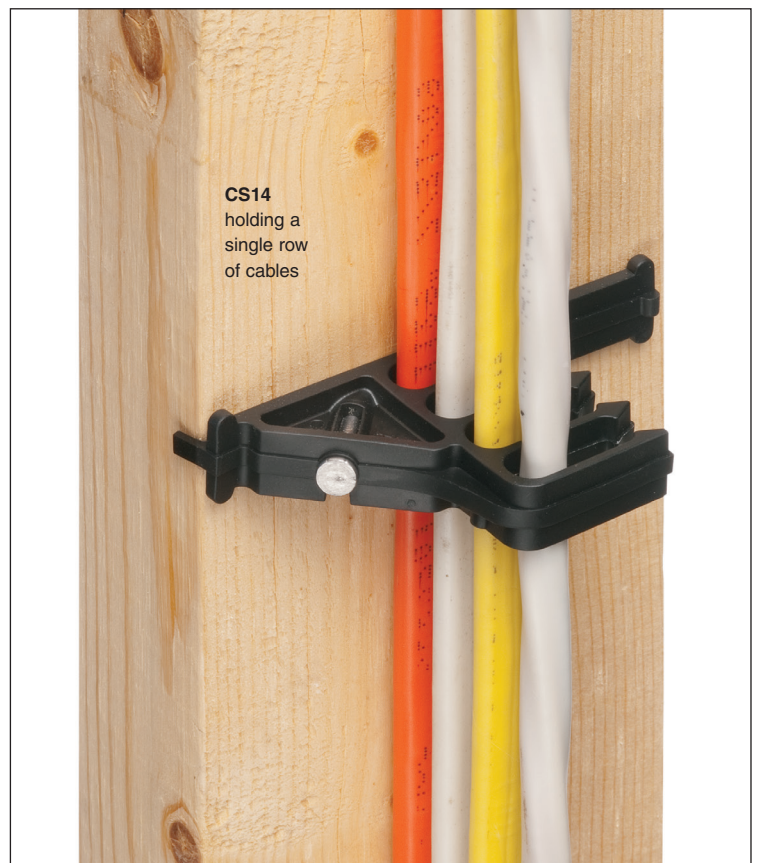

THE **SPACER**™ Cable Spacer

Non-Metallic

Holds up to Eight 14/2 Cables

The SPACER™, Arlington's new, non-metallic Cable Spacer holds power or low voltage cable secure and centered on a 2x4. Perfect for routing, fastening and positioning power or datacom cable, it holds a single or double row of up to eight cables securely between the forks.

Installation is quick and easy. Just nail or screw **The SPACER™** to a wood or metal stud.

Features and Benefits:

- Centers cable on a 2x4 stud
- Complies with article 300.4(D) of the 2020 NEC
- Holds cables individually, preventing heat build-up

CS14
Nail on

CS14SC
Screw on

CS14
holding a
single row
of cables

CS14
offers easy,
nail on
installation

CS14SC
screws to
a metal
2x4

CS14 &
CS14SC
holds up to
eight 14/2
cables

The SPACER™ holds a single or double row of cables - centered on a 2x4!