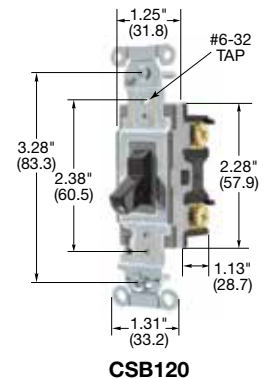

Toggle Specification Grade Commercial Series, 15A, 120/277V AC

Description	Toggle Color	Single Pole	Double Pole	Three Way	Four Way
Toggle, back and side wired.	Almond	CSB115AL	CSB215AL	CSB315AL	CSB415AL
	Black	CSB115BK	CSB215BK	CSB315BK	CSB415BK
	Brown	CSB115	CSB215	CSB315	CSB415
	Gray	CSB115GY	CSB215GY	CSB315GY	CSB415GY
	Ivory	CSB115I	CSB215I	CSB315I	CSB415I
	Light Almond	CSB115LA	CSB215LA	CSB315LA	CSB415LA
	White	CSB115W	CSB215W	CSB315W	CSB415W

20A, 120/277V AC

Description	Toggle Color	Single Pole	Double Pole	Three Way	Four Way
Toggle, back and side wired.	Almond	CSB120AL	CSB220AL	CSB320AL	CSB420AL
	Black	CSB120BK	CSB220BK	CSB320BK	CSB420BK
	Brown	CSB120	CSB220	CSB320	CSB420
	Gray	CSB120GY	CSB220GY	CSB320GY	CSB420GY
	Ivory	CSB120I	CSB220I	CSB320I	CSB420I
	Light Almond	CSB120LA	CSB220LA	CSB320LA	CSB420LA
	Red	CSB120R	CSB220R	CSB320R	CSB420R
	White	CSB120W	CSB220W	CSB320W	CSB420W