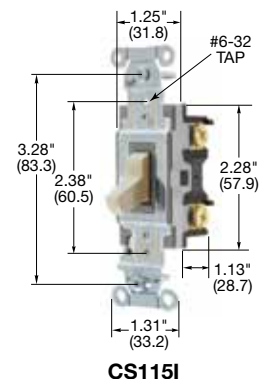

20A, 120/277V AC

Description	Toggle Color	Single Pole	Double Pole	Three Way	Four Way
Toggle, side wired only.	Almond	CS120AL	—	CS320AL	—
	Black	CS120BK	—	CS320BK	—
	Brown	CS120	—	CS320	—
	Gray	CS120GY	—	CS320GY	—
	Ivory	CS120I	—	CS320I	—
	Light Almond	CS120LA	—	CS320LA	—
	White	CS120W	—	CS320W	—

Framed Toggle Specification Grade Commercial Series, 20A, 120V AC

Description	Toggle Color	Single Pole	Double Pole	Three Way	Four Way
Nylon toggle, back and side wired.	Almond	CSB120ALF	—	CSB320ALF	—
	Ivory	CSB120IF	—	CSB320IF	—
	Light Almond	CSB120LAF	—	CSB320LAF	—
	White	CSB120WF	—	CSB320WF	—

Note: See page D-13 for pre-wired/leaded devices.
See page D-15 for accessories and page D-16 for wallplates.
See page D-22 for technical information.