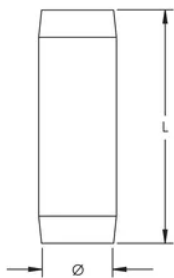

PRODUCT ATTRIBUTES

Material: Bronze

Ground Rod Diameter, Nominal: 5/8"

Length (L): 2.4"

Thread Size (TS): 5/8" UNC

Unit Weight: 0.23 lb

Complies With: EN IEC 62561-2

DIAGRAMS

CATALOG NUMBER

CR58

CERTIFICATIONS

FEATURES

High-strength couplings are threaded and chamfered at both ends for easy driving

Corrosion-resistant couplings ensure permanent, low resistance copper-to-copper connections