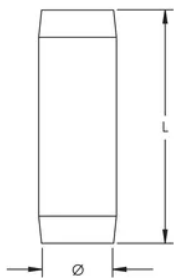

THREADED COUPLER FOR COPPER-BONDED GROUND ROD, THREADED, BRONZE, 5/8" DIA

CATALOG NUMBER

CR58

CERTIFICATIONS

FEATURES

High-strength couplings are threaded and chamfered at both ends for easy driving

Corrosion-resistant couplings ensure permanent, low resistance copper-to-copper connections

PRODUCT ATTRIBUTES

Material: Bronze

Ground Rod Diameter, Nominal: 5/8"

Length (L): 2.4"

Thread Size (TS): 5/8" UNC

Unit Weight: 0.23 lb

Complies With: EN IEC 62561-2

DIAGRAMS