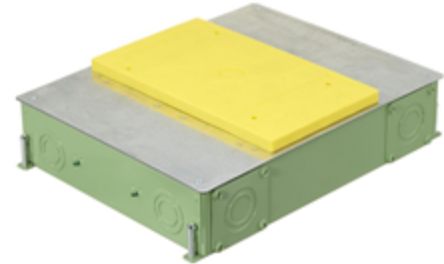

## Floor Boxes

### SystemOne ETERNAL™ Series Concrete Floorboxes

#### Features

- 3.75" deep wiring chambers for large AV modules and feed-thru capacity
- External High Capacity Feed-Thru Hubs Sold Separately
- Stamped steel construction, exterior coated with fusion bonded epoxy paint for on grade use, ships with Flush Installation Cover & 1/2" Prepour Cover
- Pre and post pour adjustment
- Rectangular cover, patented labor saving easy mount device plates