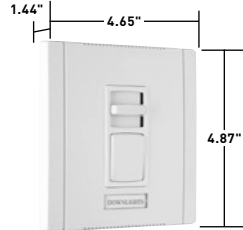

CD1603PW - Wide