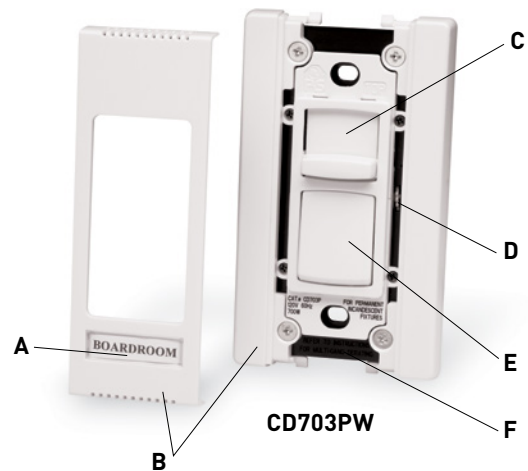

COMMERCIAL DIMMERS & FAN SPEED CONTROLS

Titan® Series Dimmers & Fan Speed Controls

CD703PW

Titan Commercial Dimmers

- **A. Exclusive labeling system has a built-in label holder** enabling instant circuit identification; looks clean and professional.
- **B. Included end-caps and spacers** screw directly to heat sinks; center plate snaps easily on and off.
- **C. Enclosed slider** helps prevent dust and dirt contamination.
- **D. Exclusive adjustable limit control in incandescent dimmers saves energy** and extends bulb life — reduces maximum output by up to 10 percent.
- **E. Air-gap switch**
- **F. Improved heat management** enables superior load ratings.

Included screwless wall plate components make it easy to assemble a custom multi-gang wall plate in any configuration — saving money and time.

Preset models feature large ON/OFF button and single pole/three-way functionality.

High-reliability design with built-in surge and static protection plus oversize output devices to stand up to abuse.

Power-failure memory retains presets through power outages.

Widest choice of amperage ratings with minimal or no de-rating for faster job planning.

A complete solution for easy, economical multi-gang installations.

The Wattstopper Titan® Series dimmers have key features designed to increase installer productivity. Each comes with all the screwless wall plate components necessary for single gang or multi-gang installations. No need to order any additional components such as long-lead time custom wall plates to finish the job. Complete the installation with everything right out of the box, increasing productivity by finishing up in one visit instead of several.