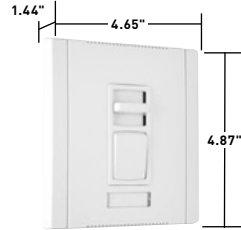

CD2003PW - Wide

CATALOG NUMBER	DESCRIPTION	RATINGS	NARROW OR WIDE	COLOR
INCANDESCENT				
CD700I CD700W CD700 CD700GRY CD700BK CD700LA	Single Pole, Slide-to-OFF	120V, 700W	Narrow	Ivory White Brown Gray Black Light Almond
CD703PI CD703PW CD703P CD703PGRY CD703PBK CD703PLA	Single Pole/3-Way, Preset	120V, 700W	Narrow	Ivory White Brown Gray Black Light Almond
CD1100I CD1100W CD1100 CD1100GRY CD1100BK CD1100LA	Single Pole, Slide-to-OFF	120V, 1100W	Narrow	Ivory White Brown Gray Black Light Almond
CD1103PI CD1103PW CD1103P CD1103PGRY CD1103PBK CD1103PLA	Single Pole/3-Way, Preset	120V, 1100W	Narrow	Ivory White Brown Gray Black Light Almond
CD1600I CD1600W CD1600 CD1600GRY CD1600BK CD1600LA	Single Pole, Slide-to-OFF	120V, 1600W	Wide	Ivory White Brown Gray Black Light Almond
CD1603PI CD1603PW CD1603P CD1603PGRY CD1603PBK CD1603PLA	Single Pole/3-Way, Preset	120V, 1600W	Wide	Ivory White Brown Gray Black Light Almond
CD2000I CD2000W CD2000 CD2000GRY CD2000BK CD2000LA	Single Pole, Slide-to-OFF	120V, 2000W	Wide	Ivory White Brown Gray Black Light Almond
CD2003PI CD2003PW CD2003P CD2003PGRY CD2003PBK CD2003PLA	Single Pole/3-Way, Preset	120V, 2000W	Wide	Ivory White Brown Gray Black Light Almond

Features

- Field configurable wall plate system.
- Labeling system.
- Adjustable top end output voltage.
- Shipped with protective film.
- Rugged construction.
- Superior ratings with a minimum of de-rating when ganged.
- Simple to plan the rough-in.
- Available in single pole slide-to-OFF and single pole/3-way preset models.
- Attractive European styling.
- Eye-catching packaging.
- Exclusive adaptor kit to install other decorator-style opening devices under the Titan® wall plate system. (See Page O-21.)
- Blank center plate included.

DIMMERS & FAN SPEED CONTROLS

For technical specifications, de-rating, and rough-in box charts, see U-170.

All devices listed on this page conform to NEMA WD-1 and WD-6. UL Listed and CSA Certified.