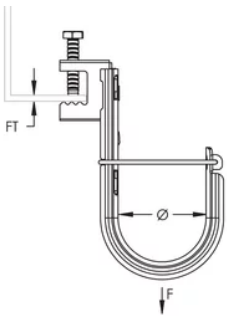

Cable Capacity, Cat 5e: 90

Cable Capacity, Cat 6: 60

Cable Capacity, Cat 6A: 35

Flange Thickness (FT): 1/2" Max

Static Load (F): 60lb

ADDITIONAL PRODUCT DETAILS

Non-continuous supports may not exceed spacing of 5' (1.5 m) per TIA 569-C.9.7 and EN 50174-2.

Cable capacity is calculated based on a 70% fill rate.

DIAGRAMS

WARNING

nVent products shall be installed and used only as indicated in nVent's product instruction sheets and training materials. Instruction sheets are available at www.nvent.com and from your nVent customer service representative. Improper installation, misuse, misapplication or other failure to completely follow nVent's instructions and warnings may cause product malfunction, property damage, serious bodily injury and death and/or void your warranty.

North America

+1.800.753.9221

Option 1 – Customer Care

Option 2 – Technical Support

Europe

Netherlands:

+31 800-0200135

France:

+33 800 901 793

Europe

Germany:

800 1890272

Other Countries:

+31 13 5835404