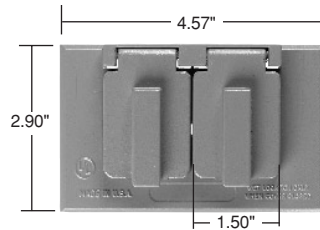

Weatherproof Boxes & Covers

Cast Weatherproof Covers

Features

- Broad line of single gang covers for receptacles and power outlets.
- High quality, made in U.S.A.
- Baked-on electrostatic, polyester, powder paint for superior scratch and corrosion resistance.
- Heavy-duty die-cast zinc.
- Stainless steel springs.
- Covers comply with 2002 NEC Section 406.8(A) and 406.8(B)(2).

**Horizontal
2 Self-Closing Lids**

**Vertical
1 Self-Closing Lid**

**Horizontal
1 Self-Closing Lid**

Catalog Number	Description	Color	3rd Party Compliance
One Gang			
CA7-GH	Single Receptacle Horizontal – 1 Self-Closing Lid	Gray	•
CA7-GV CA7-BRV CA7-WV	Single Receptacle Vertical – 1 Self-Closing Lid	Gray Bronze White	•
CA8-GH CA8-BRH CA8-WH	Duplex Receptacle Horizontal – 2 Self-Closing Lids	Gray Bronze White	•
CA8-GJ	Oversized Duplex Receptacle Horizontal – 2 Self-Closing Lids Dimensions: H - 4.52", L - 4.58"	Gray	•
CA8-GV CA8-BRV CA8-WV	Duplex Receptacle Vertical – 1 Self-Closing Lid	Gray Bronze White	•
CA8-GVFS CA8-WVFS	Duplex Receptacle Vertical – 1 Self-Closing Lid 4 Screw Mounting	Gray White	•
CA721-G	Power Outlet – 1.625 Diameter Vertical – 1 Self-Closing Lid	Gray	•
CA725-G	Power Outlet – 1.750 Diameter Vertical – 1 Self-Closing Lid	Gray	•
CA723-G	Power Outlet – 2.125 Diameter Vertical – 1 Self-Closing Lid	Gray	•