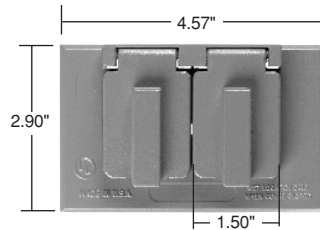

Weatherproof Boxes & Covers

Cast Weatherproof Covers

Features

- Broad line of single gang covers for receptacles and power outlets.
- High quality, made in U.S.A.
- Baked-on electrostatic, polyester, powder paint for superior scratch and corrosion resistance.
- Heavy-duty die-cast zinc.
- Stainless steel springs.
- Covers comply with 2002 NEC Section 406.8(A) and 406.8(B)(2).

**Horizontal
2 Self-Closing Lids**