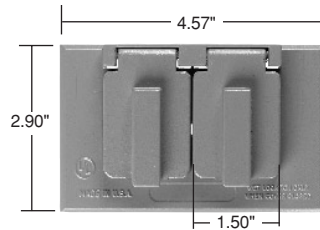

**Horizontal
2 Self-Closing Lids**

**Vertical
1 Self-Closing Lid**

**Horizontal
1 Self-Closing Lid**

Catalog Number	Description	Color	3rd Party Compliance
			
One Gang			
 CA7-GH	Single Receptacle Horizontal – 1 Self-Closing Lid	Gray	•
 CA7-GV CA7-BRV CA7-WV	Single Receptacle Vertical – 1 Self-Closing Lid	Gray Bronze White	•
 CA8-GH CA8-BRH CA8-WH	Duplex Receptacle Horizontal – 2 Self-Closing Lids	Gray Bronze White	•
 CA8-GJ	Oversized Duplex Receptacle Horizontal – 2 Self-Closing Lids Dimensions: H - 4.52", L - 4.58"	Gray	•
 CA8-GV CA8-BRV CA8-WV	Duplex Receptacle Vertical – 1 Self-Closing Lid	Gray Bronze White	•
 CA8-GVFS CA8-WVFS	Duplex Receptacle Vertical – 1 Self-Closing Lid 4 Screw Mounting	Gray White	•
 CA721-G	Power Outlet – 1.625 Diameter Vertical – 1 Self-Closing Lid	Gray	•
 CA725-G	Power Outlet – 1.750 Diameter Vertical – 1 Self-Closing Lid	Gray	•
 CA723-G	Power Outlet – 2.125 Diameter Vertical – 1 Self-Closing Lid	Gray	•