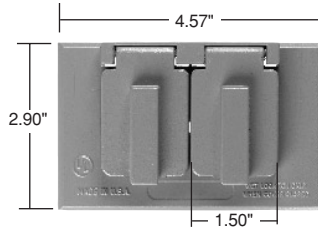

Horizontal  
2 Self-Closing Lids

Vertical  
1 Self-Closing Lid

Horizontal  
1 Self-Closing Lid

Catalog Number	Description	Color	3rd Party Compliance
<b>One Gang</b>			
CA7-GH	Single Receptacle Horizontal – 1 Self-Closing Lid	Gray	•
CA7-GV CA7-BRV CA7-WV	Single Receptacle Vertical – 1 Self-Closing Lid	Gray Bronze White	•
CA8-GH CA8-BRH CA8-WH	Duplex Receptacle Horizontal – 2 Self-Closing Lids	Gray Bronze White	•
CA8-GJ	Oversized Duplex Receptacle Horizontal – 2 Self-Closing Lids Dimensions: H - 4.52", L - 4.58"	Gray	•
CA8-GV CA8-BRV CA8-WV	Duplex Receptacle Vertical – 1 Self-Closing Lid	Gray Bronze White	•
CA8-GVFS CA8-WVFS	Duplex Receptacle Vertical – 1 Self-Closing Lid 4 Screw Mounting	Gray White	•
CA721-G	Power Outlet – 1.625 Diameter Vertical – 1 Self-Closing Lid	Gray	•
CA725-G	Power Outlet – 1.750 Diameter Vertical – 1 Self-Closing Lid	Gray	•
CA723-G	Power Outlet – 2.125 Diameter Vertical – 1 Self-Closing Lid	Gray	•