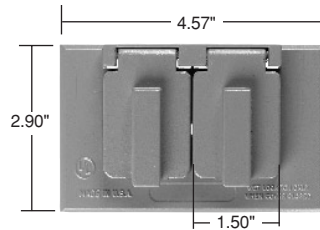

Weatherproof Boxes & Covers

Cast Weatherproof Covers

Features

- Broad line of single gang covers for receptacles and power outlets.
- High quality, made in U.S.A.
- Baked-on electrostatic, polyester, powder paint for superior scratch and corrosion resistance.
- Heavy-duty die-cast zinc.
- Stainless steel springs.
- Covers comply with 2002 NEC Section 406.8(A) and 406.8(B)(2).

**Horizontal
2 Self-Closing Lids**

**Vertical
1 Self-Closing Lid**

**Horizontal
1 Self-Closing Lid**

| Catalog Number | Description | Color | 3rd Party Compliance |
|-----------------------------|---|-------------------------|----------------------|
| | | | |
| One Gang | | | |
| CA7-GH | Single Receptacle Horizontal – 1 Self-Closing Lid | Gray | • |
| CA7-GV CA7-BRV CA7-WV | Single Receptacle Vertical – 1 Self-Closing Lid | Gray Bronze White | • |
| CA8-GH CA8-BRH CA8-WH | Duplex Receptacle Horizontal – 2 Self-Closing Lids | Gray Bronze White | • |
| CA8-GJ | Oversized Duplex Receptacle Horizontal – 2 Self-Closing Lids Dimensions: H - 4.52", L - 4.58" | Gray | • |
| CA8-GV CA8-BRV CA8-WV | Duplex Receptacle Vertical – 1 Self-Closing Lid | Gray Bronze White | • |
| CA8-GVFS CA8-WVFS | Duplex Receptacle Vertical – 1 Self-Closing Lid 4 Screw Mounting | Gray White | • |
| CA721-G | Power Outlet – 1.625 Diameter Vertical – 1 Self-Closing Lid | Gray | • |
| CA725-G | Power Outlet – 1.750 Diameter Vertical – 1 Self-Closing Lid | Gray | • |
| CA723-G | Power Outlet – 2.125 Diameter Vertical – 1 Self-Closing Lid | Gray | • |