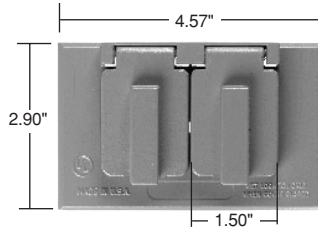

Weatherproof Boxes & Covers

Cast Weatherproof Covers

Features

- Broad line of single gang covers for receptacles and power outlets.
- High quality, made in U.S.A.
- Baked-on electrostatic, polyester, powder paint for superior scratch and corrosion resistance.
- Heavy-duty die-cast zinc.
- Stainless steel springs.
- Covers comply with 2002 NEC Section 406.8(A) and 406.8(B)(2).

Horizontal
2 Self-Closing Lids