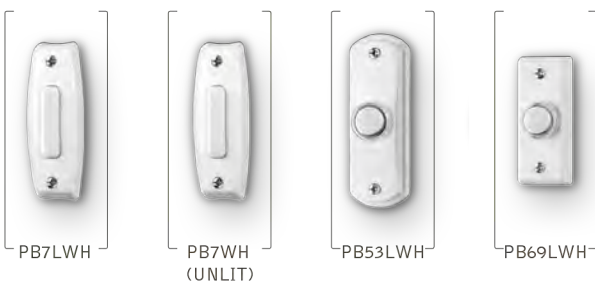

Pushbuttons

Not all door chime pushbuttons are created equal.

From surface mount to flush mount and polished brass to satin nickel and oil-rubbed bronze, this line of pushbuttons is specifically designed to meet your individual style and function needs.

S A T I N   N I C K E L

P O L I S H E D   B R A S S

B L A C K

P O L I S H E D   C H R O M E

O I L - R U B B E D   B R O N Z E

A N T I Q U E   B R A S S

W H I T E

G O L D