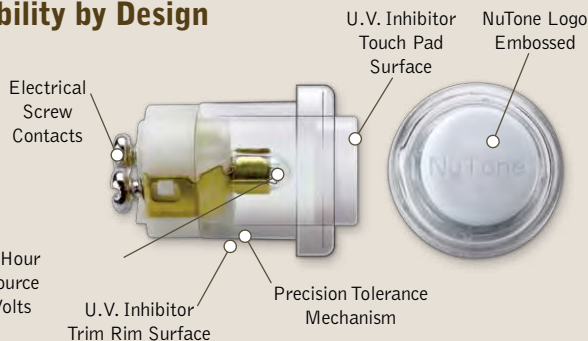

Pushbutton Durability by Design

20,000 Hour Light Source @ 18 Volts

NuTone® Pushbuttons

Model#	Lighted or Unlighted	Finish	Surface Mount	Fits Brick Molding	Dimensions
PB4LBL	Lighted	Black	X	X	1 1/8" x 4 3/16"
PB4LBR	Lighted	Oil-Rubbed Bronze	X	X	1 1/8" x 4 3/16"
PB4LSN	Lighted	Satin Nickel	X	X	1 1/8" x 4 3/16"
PB7LBL	Lighted	Black	X	X	2 7/8" x 1" x 3/4"
PB7LPB	Lighted	Polished Brass	X	X	2 7/8" x 1" x 3/4"
PB7LSN	Lighted	Satin Nickel	X	X	2 7/8" x 1" x 3/4"
PB7LWH	Lighted	White	X	X	2 7/8" x 1" x 3/4"
PB7WH	Unlighted	White	X	X	2 7/8" x 1" x 3/4"
PB10GL	Lighted	Gold Anodized with Black Trim			7/8" x 2 5/8"
PB15LBR	Lighted	Oil-Rubbed Bronze			1 1/4" x 3"
PB15LPB	Lighted	Polished Brass			1 1/4" x 3"
PB15LSN	Lighted	Satin Nickel			1 1/4" x 3"
PB18WHCL	Unlighted	Clear/White		X	1 3/16" Round
PB18LWHCL	Lighted	Clear/White		X	1 3/16" Round
PB19LGL	Lighted	Polished Brass with Antique Hammered Center	X	X	1" x 3 1/8"
PB27LBR	Lighted	Oil-Rubbed Bronze			1 1/2" x 3 1/2"
PB27LSN	Lighted	Satin Nickel			1 1/2" x 3 1/2"
PB29LR	Lighted	Oil-Rubbed Bronze			7/8" x 3 9/16"
PB29LSN	Lighted	Satin Nickel			7/8" x 3 9/16"
PB49LPB	Lighted	Polished Brass	X	X	1 1/8" x 6"
PB53LWH	Lighted	White	X		1 1/4" x 3 1/2"
PB59LPB	Lighted	Polished Brass			1 5/8" x 4 1/4"
PB61LPB	Lighted	Polished Brass			1 1/4" x 4 1/2"
PB64LAB	Lighted	Antique Brass		X	1 1/8" x 4 3/4"
PB67AB	Unlighted	Antique Brass	X		1 3/4" Round
PB67PB	Unlighted	Polished Brass	X		1 3/4" Round
PB69LBL	Lighted	Black	X	X	1" x 2 3/4"
PB69LPB	Lighted	Polished Brass	X	X	1" x 2 3/4"
PB69LPC	Lighted	Polished Chrome	X	X	1" x 2 3/4"
PB69LSN	Lighted	Satin Nickel	X	X	1" x 2 3/4"
PB69LWH	Lighted	White	X	X	1" x 2 3/4"
PB78LWHCL	Lighted	White			1 3/16" Round

NuTone® Stucco Pushbuttons

Model#	Lighted Or Unlighted	Finish	Dimensions
PB41BGL	Unlighted	Polished Brass (Escutcheon & Button)	2 1/2" Round
PB41LBGL	Lighted	Polished Brass (Escutcheon & Button)	2 1/2" Round
PB41LBR	Lighted	Oil-Rubbed Bronze (Escutcheon & Button)	2 1/2" Round
PB41LSN	Lighted	Satin Nickel (Escutcheon & Button)	2 1/2" Round
PB41LWH	Lighted	White (Escutcheon & Button)	2 1/2" Round
PB41APB41LA	-	Wiring Sleeve	-