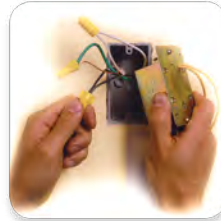

Step Two:
Wire the transformer as you would any common receptacle.