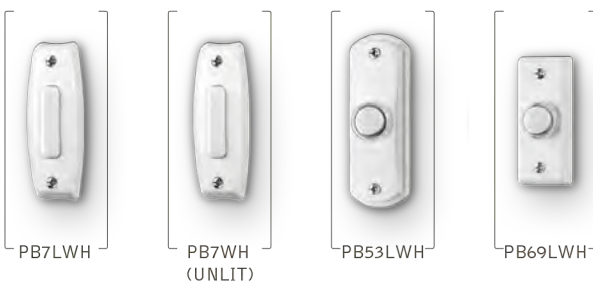

Pushbuttons

Not all door chime pushbuttons are created equal.

From surface mount to flush mount and polished brass to satin nickel and oil-rubbed bronze, this line of pushbuttons is specifically designed to meet your individual style and function needs.

SATIN NICKEL

POLISHED BRASS

BLACK

POLISHED CHROME

OIL-RUBBED BRONZE

ANTIQUE BRASS

WHITE

GOLD