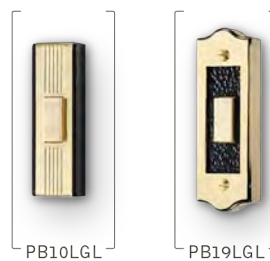

Transformer C905 US
16-volt, 10VA transformer for use with most NuTone door chimes. 16-volt 10VA for a single chime.

Pushbuttons

Not all door chime pushbuttons are created equal.

From surface mount to flush mount and polished brass to satin nickel and oil-rubbed bronze, this line of pushbuttons is specifically designed to meet your individual style and function needs.

BUTTONS

Replacement Bulbs

PBL2

For all lighted pushbuttons.

PB18LWHCL

For all round lighted pushbuttons.
*Not compatible with PB78LWHCL.

LED Lighted Wireless Pushbutton

PB78LWHCL