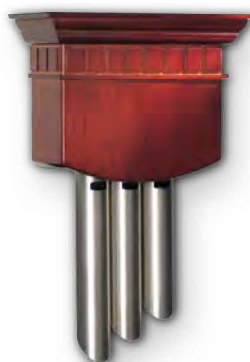

LA310CY

With a fine cherry finish and exquisite sound, the LA310 is perfect for new construction or retrofit installations.

For up to three entrances, eight-note or four-note chime for front door, and separate one-note chime for second and third doors. Can easily replace existing two-note chime without rewiring.

Uses a 16-volt transformer.

Dimensions:

12" x 18 3/4" x 4 7/8"