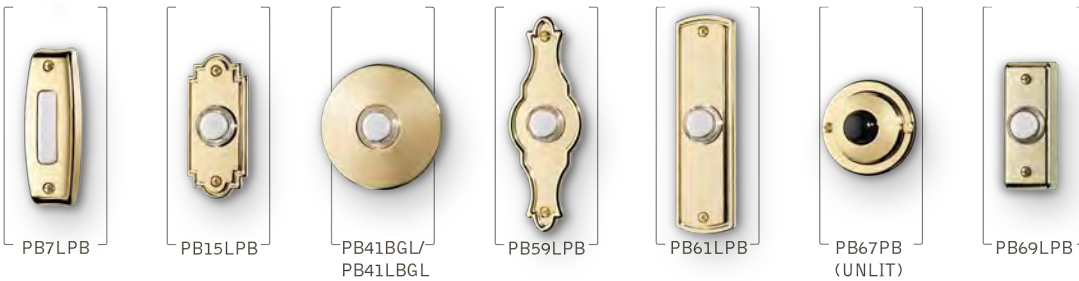

P O L I S H E D   B R A S S