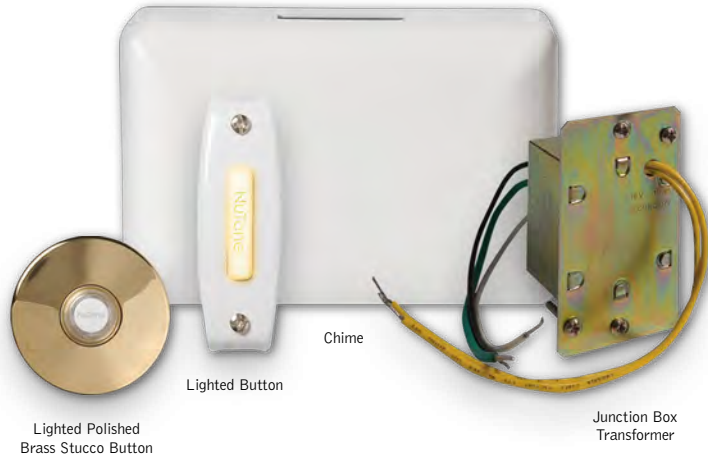

Builder Kits – Junction Box Transformer

Now, rather than mounting the transformer in a remote location and running wires to various points, NuTone® puts everything in one package. With our patented new system, just run the wire, connect and drop the entire transformer in the junction box. Two simple low voltage connections later and the chime is running. NuTone ends the back and forth, up and down runaround by keeping everything conveniently packaged in one location. Choose a kit with one or two standard buttons, or one stucco button.

Lighted Polished Brass Stucco Button

Lighted Button

Chime

Junction Box Transformer

Model#	Chime	Lighted Button	Junction Box Transformer
BK140LWH	1	1	1
BK140SLPB	1	1 Lighted Polished Brass Stucco Button	1
BK142LWH	1	2	1

Step One:

Install a junction box where the chime is to be installed.

Step Two:

Wire the transformer as you would any common receptacle.

Step Three:

Drop the transformer in and attach to the junction box. Connect low voltage wires to the chime and mount it directly to the transformer. The transformer works in any standard, single-gang junction box.

Chime Accessories - Transformers

Quick install transformers, built to last.

Not all transformers are equal. In fact, our transformers feature an easy-to-install lock-mount or wall-mount that can reduce installation time by 25%. A second unique feature that provides added reassurance is the thermal cut-off switch designed to shut off the door chime system in the event of excessive temperature.