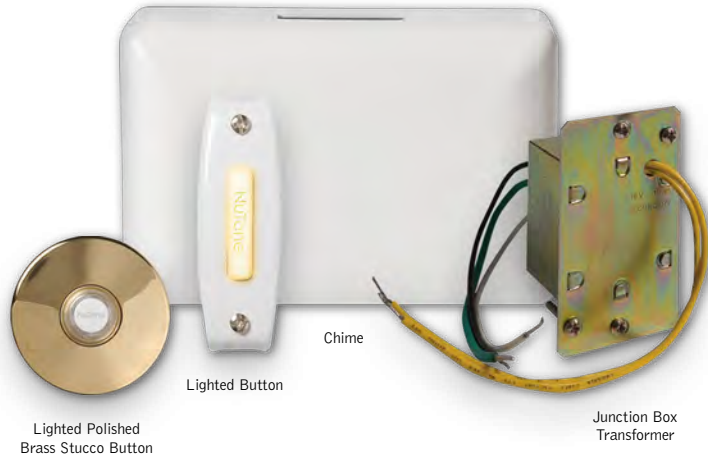

Builder Kits – Junction Box Transformer

Now, rather than mounting the transformer in a remote location and running wires to various points, NuTone® puts everything in one package. With our patented new system, just run the wire, connect and drop the entire transformer in the junction box. Two simple low voltage connections later and the chime is running. NuTone ends the back and forth, up and down runaround by keeping everything conveniently packaged in one location. Choose a kit with one or two standard buttons, or one stucco button.

Lighted Polished Brass Stucco Button

Lighted Button

Chime

Junction Box Transformer

Model#	Chime	Lighted Button	Junction Box Transformer
BK140LWH	1	1	1
BK140SLPB	1	1 Lighted Polished Brass Stucco Button	1
BK142LWH	1	2	1

Step One:

Install a junction box where the chime is to be installed.

Step Two:

Wire the transformer as you would any common receptacle.

Step Three:

Drop the transformer in and attach to the junction box. Connect low voltage wires to the chime and mount it directly to the transformer. The transformer works in any standard, single-gang junction box.

Chime Accessories - Transformers

Quick install transformers, built to last.

Not all transformers are equal. In fact, our transformers feature an easy-to-install lock-mount or wall-mount that can reduce installation time by 25%. A second unique feature that provides added reassurance is the thermal cut-off switch designed to shut off the door chime system in the event of excessive temperature.