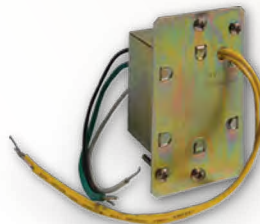

Step One:
Install a junction box where the chime is to be installed.

Step Two:
Wire the transformer as you would any common receptacle.

Step Three:
Drop the transformer in and attach to the junction box. Connect low voltage wires to the chime and mount it directly to the transformer. The transformer works in any standard, single-gang junction box.

Chime Accessories - Transformers

Quick install transformers, built to last.

Not all transformers are equal. In fact, our transformers feature an easy-to-install lock-mount or wall-mount that can reduce installation time by 25%. A second unique feature that provides added reassurance is the thermal cut-off switch designed to shut off the door chime system in the event of excessive temperature.