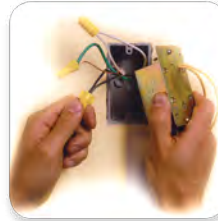

Step Two:
Wire the transformer as you would any common receptacle.