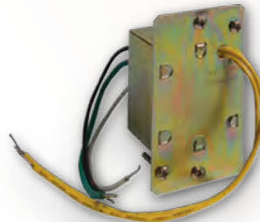

Transformer C915 **US**
16-volt, 10VA transformer for use with most NuTone door chimes. 16-volt, 10VA for a single chime. Fits in standard junction box, run one wire and it's ready for use.