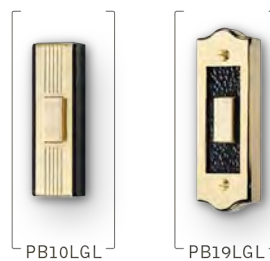

Pushbuttons

Not all door chime pushbuttons are created equal.

From surface mount to flush mount and polished brass to satin nickel and oil-rubbed bronze, this line of pushbuttons is specifically designed to meet your individual style and function needs.

S A T I N N I C K E L

P O L I S H E D B R A S S

B L A C K

P O L I S H E D C H R O M E

O I L - R U B B E D B R O N Z E

A N T I Q U E B R A S S

W H I T E

G O L D