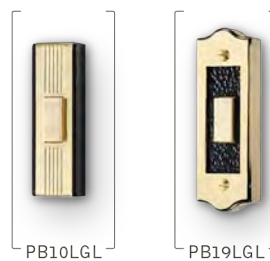

Transformer C905 cULus

16-volt, 10VA transformer for use with most NuTone door chimes. 16-volt 10VA for a single chime.

Pushbuttons

Not all door chime pushbuttons are created equal.

From surface mount to flush mount and polished brass to satin nickel and oil-rubbed bronze, this line of pushbuttons is specifically designed to meet your individual style and function needs.

BUTTONS

Replacement Bulbs

PBL2

For all lighted pushbuttons.

PB18LWHCL

For all round lighted pushbuttons.
*Not compatible with PB78LWHCL.

LED Lighted Wireless Pushbutton

PB78LWHCL