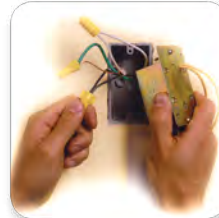

Step One:

Install a junction box where the chime is to be installed.

Step Two:

Wire the transformer as you would any common receptacle.

Step Three:

Drop the transformer in and attach to the junction box. Connect low voltage wires to the chime and mount it directly to the transformer. The transformer works in any standard, single-gang junction box.