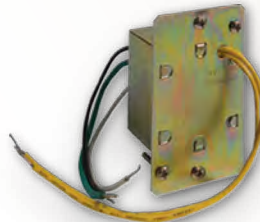

Step One:
Install a junction box where the chime is to be installed.

Step Two:
Wire the transformer as you would any common receptacle.

Step Three:
Drop the transformer in and attach to the junction box. Connect low voltage wires to the chime and mount it directly to the transformer. The transformer works in any standard, single-gang junction box.

Chime Accessories - Transformers

Quick install transformers, built to last.

Not all transformers are equal. In fact, our transformers feature an easy-to-install lock-mount or wall-mount that can reduce installation time by 25%. A second unique feature that provides added reassurance is the thermal cut-off switch designed to shut off the door chime system in the event of excessive temperature.