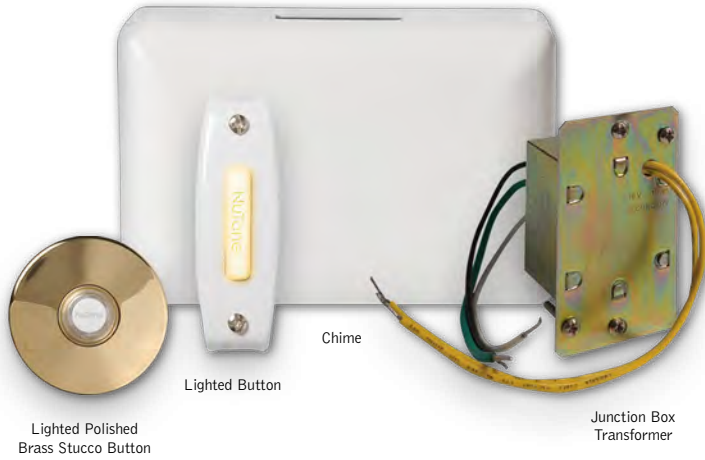

Builder Kits – Junction Box Transformer

Now, rather than mounting the transformer in a remote location and running wires to various points, NuTone® puts everything in one package. With our patented new system, just run the wire, connect and drop the entire transformer in the junction box. Two simple low voltage connections later and the chime is running. NuTone ends the back and forth, up and down runaround by keeping everything conveniently packaged in one location. Choose a kit with one or two standard buttons, or one stucco button.