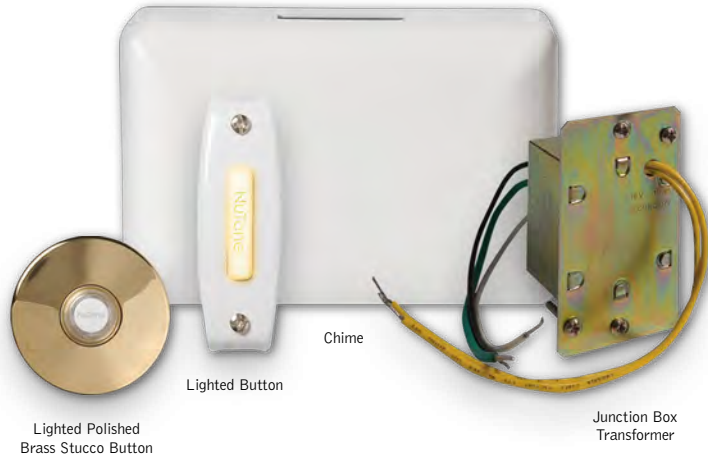

Now, rather than mounting the transformer in a remote location and running wires to various points, NuTone® puts everything in one package. With our patented new system, just run the wire, connect and drop the entire transformer in the junction box. Two simple low voltage connections later and the chime is running. NuTone ends the back and forth, up and down runaround by keeping everything conveniently packaged in one location. Choose a kit with one or two standard buttons, or one stucco button.