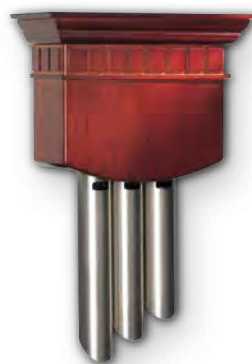

Uses a 16-volt transformer.

Dimensions:

10" x 16 5/8" x 4 1/4"