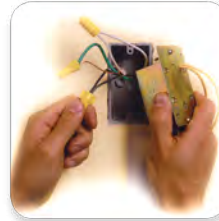

Step One:
Install a junction box where the chime is to be installed.

Step Two:
Wire the transformer as you would any common receptacle.

Step Three:
Drop the transformer in and attach to the junction box. Connect low voltage wires to the chime and mount it directly to the transformer. The transformer works in any standard, single-gang junction box.