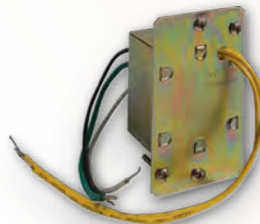

**Step One:**

Install a junction box where the chime is to be installed.

**Step Two:**

Wire the transformer as you would any common receptacle.

**Step Three:**

Drop the transformer in and attach to the junction box. Connect low voltage wires to the chime and mount it directly to the transformer. The transformer works in any standard, single-gang junction box.

### Chime Accessories - Transformers

**Quick install transformers, built to last.**

Not all transformers are equal. In fact, our transformers feature an easy-to-install lock-mount or wall-mount that can reduce installation time by 25%. A second unique feature that provides added reassurance is the thermal cut-off switch designed to shut off the door chime system in the event of excessive temperature.