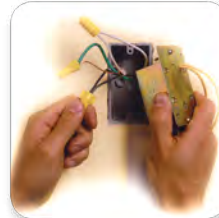

**Step One:**

Install a junction box where the chime is to be installed.

**Step Two:**

Wire the transformer as you would any common receptacle.

**Step Three:**

Drop the transformer in and attach to the junction box. Connect low voltage wires to the chime and mount it directly to the transformer. The transformer works in any standard, single-gang junction box.