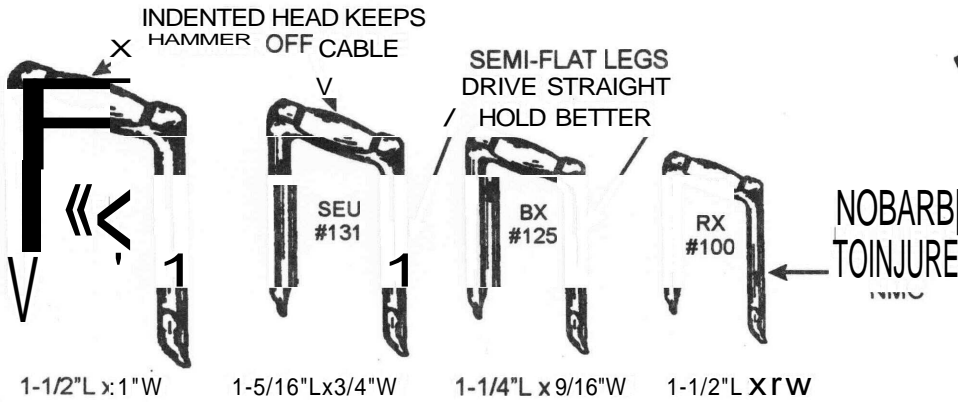

THE LEADER

Nob-Staples®
Cable Staples
Carbon Steel

					STANDARD SHIPPER	
SIZE AND PACK NUMBER	NAED PRODUCT CODE	CABLE SIZE	ITEM NUMBER	CARTON QUANTITY	QUANTITY	APPROX. WEIGHT IN LBS.
100PP5M	09115	NMC 2 COND. 12 & 14 WIRE & 2 Cond. WG	C703736	PLASTIC PAIL	5,000	23
100 PB 5M	09114		C703702	BULK	5,000	23
100P5	09113		C703652	500	10,000	45
100P1	09111		C703603	100	10,000	45
*100 PB 5M EG	59114		C703850	BULK	5,000	23
*100 P5 EG	59113		C703801	500	10,000	45
*100 P1 EG	59111		C703751	100	10,000	45
125PP5M	09215	BX 3 COND. 12 x 10 WIRE	C704122	PLASTIC PAIL	5,000	36
125 PB 5M	09214		C704106	BULK	5,000	36
125 P5	09213		C704029	500	5,000	36
125 P1	09211		C704071	100	5,000	36
*125PB5MEG	59214		C704130	BULK	5,000	36
*125 P5 EG	59213		C704205	500	5,000	36
*125 P1 EG	59211		C704155	100	5,000	36

* ELECTRO GALVANIZED

SERVICE CABLE STAPLES ELECTRO GALVANIZED

SIZE AND PACK NUMBER	NAED PRODUCT CODE	CABLE SIZE	ITEM NUMBER	CARTON QUANTITY	QUANTITY	APPROX. WEIGHT IN LBS.
*131 P1	59310	SEU 6/3	C704254	100	5,000	47
*141 P1	59410	SEU 2/3	C704304	100	5,000	59
*151 P1	59510	SEU 4/0	C704396	100	1,000	39

					STANDARD SHIPPER	
SIZE AND PACK NUMBER	NAED PRODUCT CODE	CABLE SIZE	ITEM NUMBER	CARTON QUANTITY	QUANTITY	APPROX. WEIGHT IN LBS.
100PP5M	09115	NMC 2 COND. 12 & 14 WIRE & 2 Cond. WG	C703736	PLASTIC PAIL	5,000	23
100 PB 5M	09114		C703702	BULK	5,000	23
100P5	09113		C703652	500	10,000	45
100P1	09111		C703603	100	10,000	45
*100 PB 5M EG	59114		C703850	BULK	5,000	23
*100 P5 EG	59113		C703801	500	10,000	45
*100 P1 EG	59111		C703751	100	10,000	45
125PP5M	09215	BX 3 COND. 12 x 10 WIRE	C704122	PLASTIC PAIL	5,000	36
125 PB 5M	09214		C704106	BULK	5,000	36
125 P5	09213		C704029	500	5,000	36
125 P1	09211		C704071	100	5,000	36
*125PB5MEG	59214		C704130	BULK	5,000	36
*125 P5 EG	59213		C704205	500	5,000	36
*125 P1 EG	59211		C704155	100	5,000	36