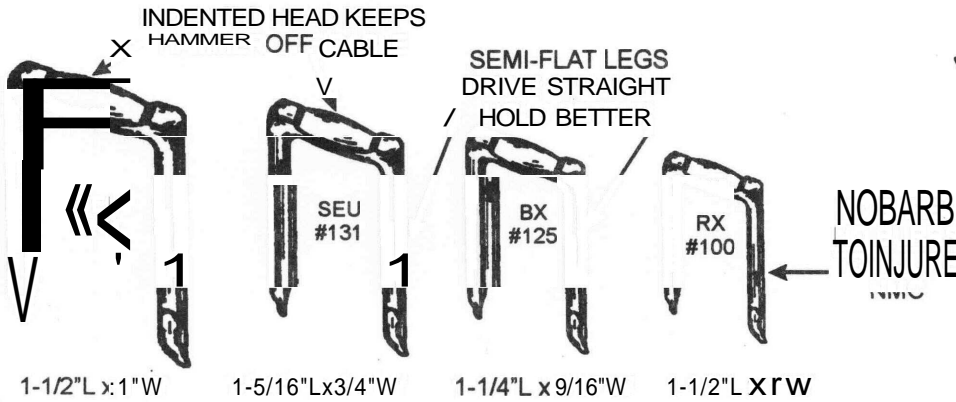

THE LEADER

Nob-Staples®
Cable Staples
Carbon Steel

					STANDARD SHIPPER	
SIZE AND PACK NUMBER	NAED PRODUCT CODE	CABLE SIZE	ITEM NUMBER	CARTON QUANTITY	QUANTITY	APPROX. WEIGHT IN LBS.
100PP5M	09115	NMC 2 COND. 12 & 14 WIRE & 2 Cond. WG	C703736	PLASTIC PAIL	5,000	23
100 PB 5M	09114		C703702	BULK	5,000	23
100P5	09113		C703652	500	10,000	45
100P1	09111		C703603	100	10,000	45
*100 PB 5M EG	59114		C703850	BULK	5,000	23
*100 P5 EG	59113		C703801	500	10,000	45
*100 P1 EG	59111		C703751	100	10,000	45
125PP5M	09215	BX 3 COND. 12 x 10 WIRE	C704122	PLASTIC PAIL	5,000	36
125 PB 5M	09214		C704106	BULK	5,000	36
125 P5	09213		C704029	500	5,000	36
125 P1	09211		C704071	100	5,000	36
*125PB5MEG	59214		C704130	BULK	5,000	36
*125 P5 EG	59213		C704205	500	5,000	36
*125 P1 EG	59211		C704155	100	5,000	36

* ELECTRO GALVANIZED

SERVICE CABLE STAPLES ELECTRO GALVANIZED

SIZE AND PACK NUMBER	NAED PRODUCT CODE	CABLE SIZE	ITEM NUMBER	CARTON QUANTITY	QUANTITY	APPROX. WEIGHT IN LBS.
*131 P1	59310	SEU 6/3	C704254	100	5,000	47
*141 P1	59410	SEU 2/3	C704304	100	5,000	59
*151 P1	59510	SEU 4/0	C704396	100	1,000	39

W.V.V. CROSS, INC.

39 Webster Street. PO Box 365, Jaffrey, NH 03452-0365
Telephone: (603)532-8332 FAX: (603) 532-8336
Customer Service: (800)992-0314

STAPLES FOR PROFESSIONALS.