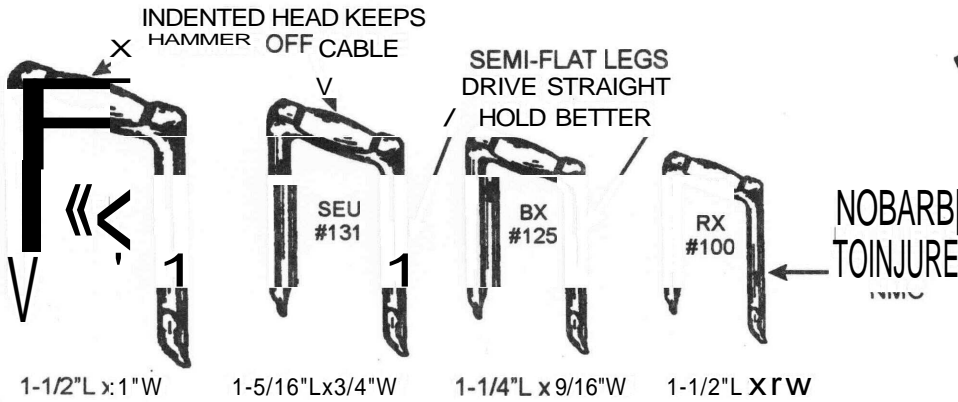

THE LEADER

Nob-Staples®
Cable Staples
 Carbon Steel

STANDARD SHIPPER						
SIZE AND PACK NUMBER	NAED PRODUCT CODE	CABLE SIZE	ITEM NUMBER	CARTON QUANTITY	QUANTITY	APPROX. WEIGHT IN LBS.
100PP5M	09115	NMC 2 COND. 12 & 14 WIRE & 2 Cond. WG	C703736	PLASTIC PAIL	5,000	23
100 PB 5M	09114		C703702	BULK	5,000	23
100P5	09113		C703652	500	10,000	45
100P1	09111		C703603	100	10,000	45
*100 PB 5M EG	59114		C703850	BULK	5,000	23
*100 P5 EG	59113		C703801	500	10,000	45
*100 P1 EG	59111		C703751	100	10,000	45
125PP5M	09215	BX 3 COND. 12 x 10 WIRE	C704122	PLASTIC PAIL	5,000	36
125 PB 5M	09214		C704106	BULK	5,000	36
125 P5	09213		C704029	500	5,000	36
125 P1	09211		C704071	100	5,000	36
*125PB5MEG	59214		C704130	BULK	5,000	36
*125 P5 EG	59213		C704205	500	5,000	36
*125 P1 EG	59211		C704155	100	5,000	36

* ELECTRO GALVANIZED

SERVICE CABLE STAPLES ELECTRO GALVANIZED

SIZE AND PACK NUMBER	NAED PRODUCT CODE	CABLE SIZE	ITEM NUMBER	CARTON QUANTITY	QUANTITY	APPROX. WEIGHT IN LBS.
*131 P1	59310	SEU 6/3	C704254	100	5,000	47
*141 P1	59410	SEU 2/3	C704304	100	5,000	59
*151 P1	59510	SEU 4/0	C704396	100	1,000	39

					STANDARD SHIPPER	
SIZE AND PACK NUMBER	NAED PRODUCT CODE	CABLE SIZE	ITEM NUMBER	CARTON QUANTITY	QUANTITY	APPROX. WEIGHT IN LBS.
100PP5M	09115	NMC 2 COND. 12 & 14 WIRE & 2 Cond. WG	C703736	PLASTIC PAIL	5,000	23
100 PB 5M	09114		C703702	BULK	5,000	23
100P5	09113		C703652	500	10,000	45
100P1	09111		C703603	100	10,000	45
*100 PB 5M EG	59114		C703850	BULK	5,000	23
*100 P5 EG	59113		C703801	500	10,000	45
*100 P1 EG	59111		C703751	100	10,000	45
125PP5M	09215	BX 3 COND. 12 x 10 WIRE	C704122	PLASTIC PAIL	5,000	36
125 PB 5M	09214		C704106	BULK	5,000	36
125 P5	09213		C704029	500	5,000	36
125 P1	09211		C704071	100	5,000	36
*125PB5MEG	59214		C704130	BULK	5,000	36
*125 P5 EG	59213		C704205	500	5,000	36
*125 P1 EG	59211		C704155	100	5,000	36