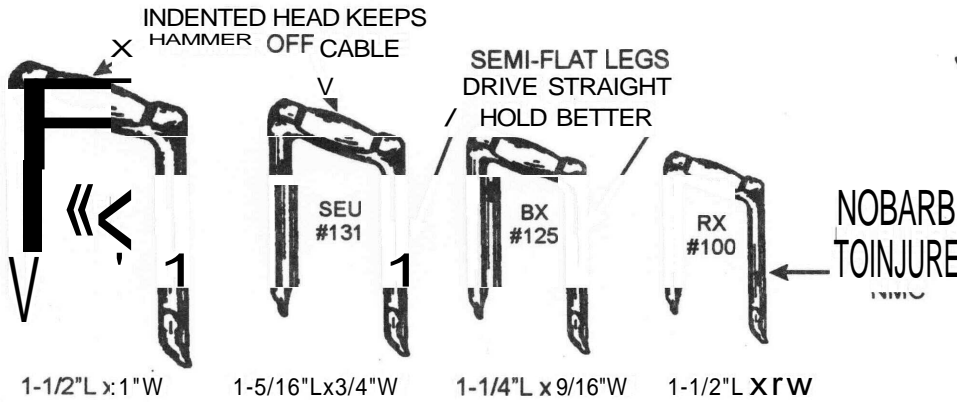

THE LEADER

Nob-Staples®
Cable Staples
 Carbon Steel

					STANDARD SHIPPER	
SIZE AND PACK NUMBER	NAED PRODUCT CODE	CABLE SIZE	ITEM NUMBER	CARTON QUANTITY	QUANTITY	APPROX. WEIGHT IN LBS.
100PP5M	09115	NMC 2 COND. 12 & 14 WIRE & 2 Cond. WG	C703736	PLASTIC PAIL	5,000	23
100 PB 5M	09114		C703702	BULK	5,000	23
100P5	09113		C703652	500	10,000	45
100P1	09111		C703603	100	10,000	45
*100 PB 5M EG	59114		C703850	BULK	5,000	23
*100 P5 EG	59113		C703801	500	10,000	45
*100 P1 EG	59111		C703751	100	10,000	45
125PP5M	09215	BX 3 COND. 12 x 10 WIRE	C704122	PLASTIC PAIL	5,000	36
125 PB 5M	09214		C704106	BULK	5,000	36
125 P5	09213		C704029	500	5,000	36
125 P1	09211		C704071	100	5,000	36
*125PB5MEG	59214		C704130	BULK	5,000	36
*125 P5 EG	59213		C704205	500	5,000	36
*125 P1 EG	59211		C704155	100	5,000	36

* ELECTRO GALVANIZED

SERVICE CABLE STAPLES ELECTRO GALVANIZED

SIZE AND PACK NUMBER	NAED PRODUCT CODE	CABLE SIZE	ITEM NUMBER	CARTON QUANTITY	QUANTITY	APPROX. WEIGHT IN LBS.
*131 P1	59310	SEU 6/3	C704254	100	5,000	47
*141 P1	59410	SEU 2/3	C704304	100	5,000	59
*151 P1	59510	SEU 4/0	C704396	100	1,000	39

STANDARD SHIPPER						
SIZE AND PACK NUMBER	NAED PRODUCT CODE	CABLE SIZE	ITEM NUMBER	CARTON QUANTITY	QUANTITY	APPROX. WEIGHT IN LBS.
100PP5M	09115	NMC 2 COND. 12 & 14 WIRE & 2 Cond. WG	C703736	PLASTIC PAIL	5,000	23
100 PB 5M	09114		C703702	BULK	5,000	23
100P5	09113		C703652	500	10,000	45
100P1	09111		C703603	100	10,000	45
*100 PB 5M EG	59114		C703850	BULK	5,000	23
*100 P5 EG	59113		C703801	500	10,000	45
*100 P1 EG	59111		C703751	100	10,000	45
125PP5M	09215	BX 3 COND. 12 x 10 WIRE	C704122	PLASTIC PAIL	5,000	36
125 PB 5M	09214		C704106	BULK	5,000	36
125 P5	09213		C704029	500	5,000	36
125 P1	09211		C704071	100	5,000	36
*125PB5MEG	59214		C704130	BULK	5,000	36
*125 P5 EG	59213		C704205	500	5,000	36
*125 P1 EG	59211		C704155	100	5,000	36