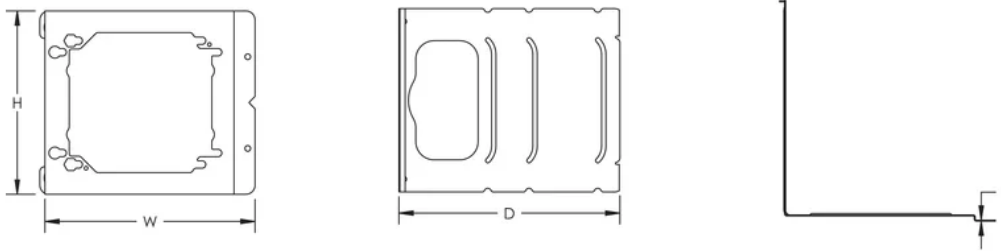

Finish: Pregalvanized

Stud Wall Depth: 2 1/2" - 3 5/8"; 5 1/2" Min

Box Size: 4; 4 11/16"

Depth (D): 6.03

Height (H): 5.05"

Width (W): 5.91"

Thickness (T): 0.03"

DIAGRAMS