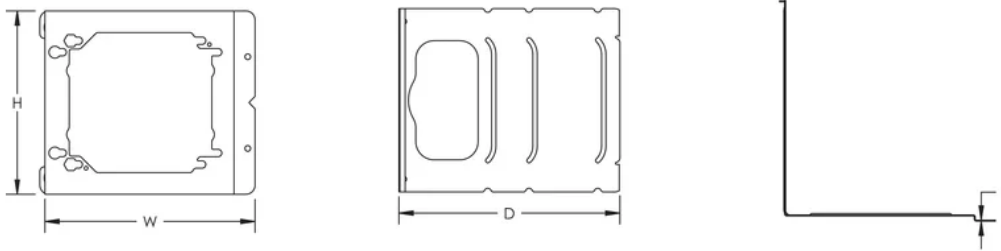

Additional bend points on C4 and C6 brackets for greater versatility

Patented

PRODUCT ATTRIBUTES

Material: Steel

Finish: Pregalvanized

Stud Wall Depth: 2 1/2" - 3 5/8"; 5 1/2" Min

Box Size: 4;4 11/16"

Depth (D): 6.03

Height (H): 5.05"

Width (W): 5.91"

Thickness (T): 0.03"

DIAGRAMS

WARNING

nVent products shall be installed and used only as indicated in nVent's product instruction sheets and training materials. Instruction sheets are available at www.nvent.com and from your nVent customer service representative. Improper installation, misuse, misapplication or other failure to completely follow nVent's instructions and warnings may cause product malfunction, property damage, serious bodily injury and death and/or void your warranty.