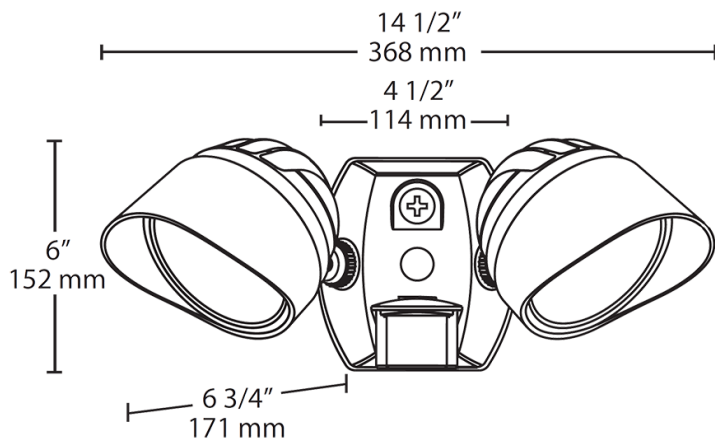

Dimensions

Features

- Two adjustable 12W LED floodlights
- Equivalent to 2x75W BR30/halogen/wide floods
- Microprismatic diffusion lens optimizes light output without glare
- 100,000-hour LED Lifespan

Ordering Matrix