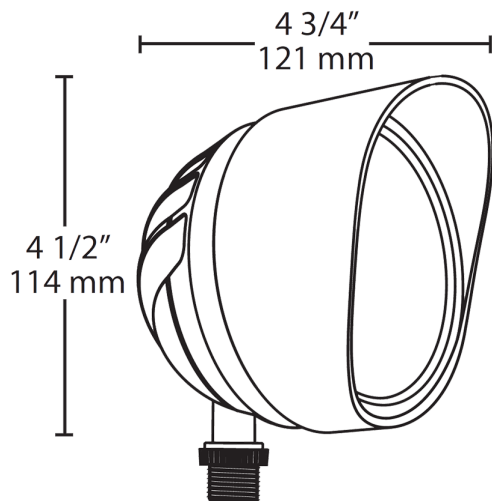

Dimensions

Features

12W LED equivalent to 75W BR30/halogen/wide flood

Mount as an uplight or downlight on a RAB Mighty Post or junction box

Microprismatic diffusion lens for smooth and even light distribution