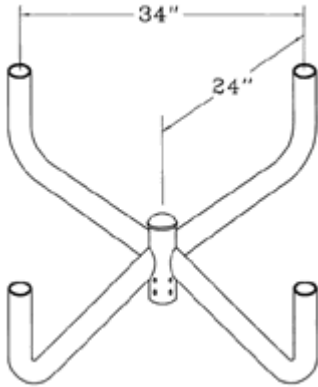

Bullhorns fit 2 3/8" (6cm) O.D. tenons and accommodate 2 3/8" (6cm) slip fitters Bullhorn bracket safely supports four floodlights each up to 77 pounds & each with max 2.5 EPA per arm includes (4) 3/8" bolts for securing to pole.

43 lbs

Maximum Weight Capacity:

77 lbs. per arm.

EPA Maximum Capacity:

2.5 per arm.

Dimensions

Features

- Easy, secure floodlight mounting
- Double Reinforced weld joints