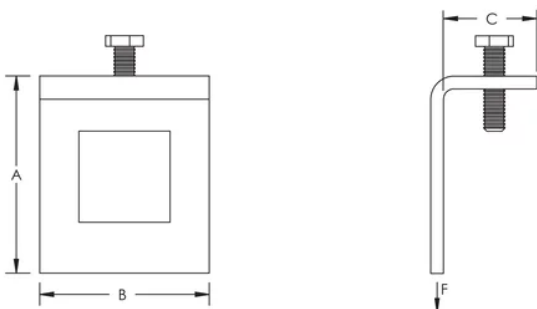

STRUT BEAM CLAMP WITH BOLT, WINDOW SHAPE, EG, A, CC STRUT

CATALOG NUMBER

BC16A000EG

FEATURES

Complete with bolt

Requires installation in pairs

PRODUCT ATTRIBUTES

Material: Steel

Finish: Electrogalvanized

Strut Type: A (1 5/8" x 1 5/8"); CC (1 5/8" x 1 5/8")

A: 3 1/2"

B: 3 1/2"

C: 1 3/4"

Static Load (F): 740 lb

DIAGRAMS

WARNING