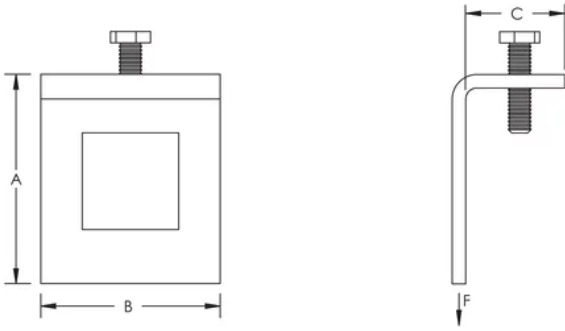

DIAGRAMS

WARNING

---

nVent products shall be installed and used only as indicated in nVent's product instruction sheets and training materials. Instruction sheets are available at www.nvent.com and from your nVent customer service representative. Improper installation, misuse, misapplication or other failure to completely follow nVent's instructions and warnings may cause product malfunction, property damage, serious bodily injury and death and/or void your warranty.

North America

+1.800.753.9221

Option 1 – Customer Care

Option 2 – Technical Support

Europe

Netherlands:

+31 800-0200135

France:

+33 800 901 793

Europe

Germany:

800 1890272

Other Countries:

+31 13 5835404

APAC

Shanghai:

+ 86 21 2412 1618/19

Sydney:

+61 2 9751 8500

Our powerful portfolio of brands:
nVent.com **CADDY ERICO HOFFMAN RAYCHEM SCHROFF**
TRACER

© 2025 nVent. All nVent marks and logos are owned or licensed by nVent Services GmbH or its affiliates. All other trademarks are the property of their respective owners.

nVent reserves the right to change specifications without notice.