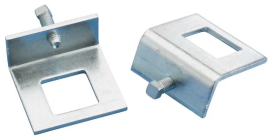

STRUT BEAM CLAMP WITH BOLT, WINDOW SHAPE, EG, A, CC STRUT

CATALOG NUMBER

BC16A000EG

FEATURES

Complete with bolt

Requires installation in pairs

PRODUCT ATTRIBUTES

Material: Steel

Finish: Electrogalvanized

Strut Type: A (1 5/8" x 1 5/8");CC (1 5/8" x 1 5/8")

A: 3 1/2"

B: 3 1/2"

C: 1 3/4"

Static Load (F): 740lb

DIAGRAMS

WARNING

BC16A000EG

FEATURES

Complete with bolt

Requires installation in pairs

PRODUCT ATTRIBUTES

Material: Steel

Finish: Electrogalvanized

Strut Type: A (1 5/8" x 1 5/8");CC (1 5/8" x 1 5/8")