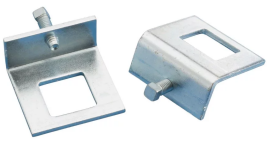

STRUT BEAM CLAMP WITH BOLT, WINDOW SHAPE, EG, A, CC STRUT

CATALOG NUMBER

BC16A000EG

FEATURES

Complete with bolt

Requires installation in pairs

PRODUCT ATTRIBUTES

Material: Steel

Finish: Electrogalvanized

Strut Type: A (1 5/8" x 1 5/8"); CC (1 5/8" x 1 5/8")

A: 3 1/2"

B: 3 1/2"

C: 1 3/4"

Static Load (F): 740 lb

DIAGRAMS

WARNING

BC16A000EG

FEATURES

Complete with bolt

Requires installation in pairs

PRODUCT ATTRIBUTES

Material: Steel

Finish: Electrogalvanized

Strut Type: A (1 5/8" x 1 5/8");CC (1 5/8" x 1 5/8")