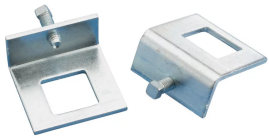

FEATURES

Complete with bolt

Requires installation in pairs

PRODUCT ATTRIBUTES

Material: Steel

Finish: Electrogalvanized

Strut Type: A (1 5/8" x 1 5/8");CC (1 5/8" x 1 5/8")

A: 3 1/2"

B: 3 1/2"

C: 1 3/4"

Static Load (F): 740lb