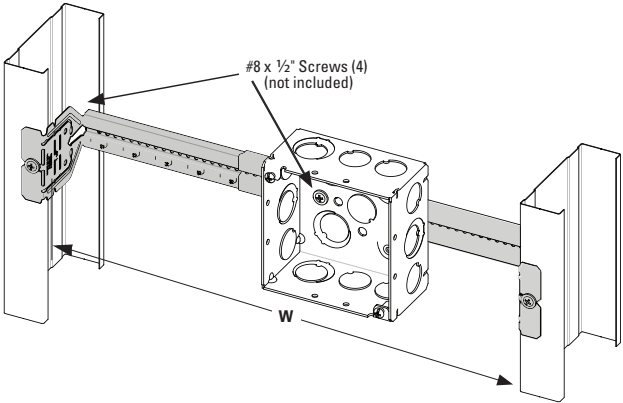

Telescoping Bracket & Box Mounting Clip

UPC Part #	Catalog #	Description	W (in)	W (mm)	Box Qty.
79903863001	BB2-16T	Telescoping Bracket	11" - 18"	280 - 450	50
79903863002	BB2-24T	Telescoping Bracket	15 1/2" - 26"	390 - 660	50
79903863003	BB2TSC	Box Mounting Clip	--	--	100

Bend flange as shown for 1 1/2" and 2 1/8" box depths:

Cut and bend flange as shown for 2 1/2" and 2 13/16" box depths:

When BB2-16T or BB2-24T is used on metal studs in Canada, at least one (1) listed Box Stabilizer must be installed on the electrical box closest to the center of the bracket to maintain cUL listing.