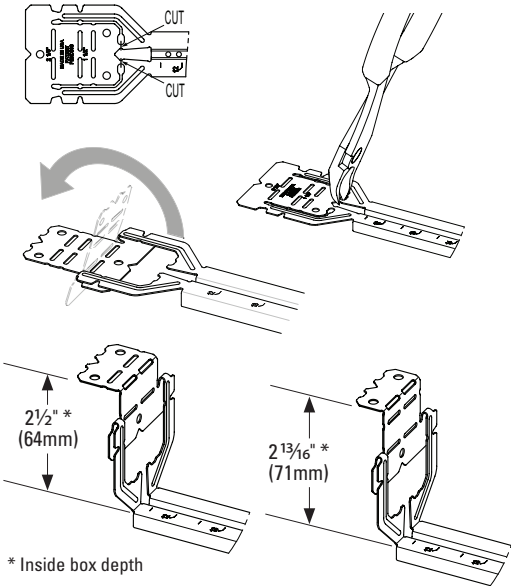

# Telescoping Bracket & Box Mounting Clip

UPC Part #	Catalog #	Description	W (in)	W (mm)	Box Qty.
79903863001	BB2-16T	Telescoping Bracket	11" - 18"	280 - 450	50
79903863002	BB2-24T	Telescoping Bracket	15 1/2" - 26"	390 - 660	50
79903863003	BB2TSC	Box Mounting Clip	--	--	100

**Bend flange as shown for 1 1/2" and 2 1/8" box depths:**

**Cut and bend flange as shown for 2 1/2" and 2 13/16" box depths:**

When BB2-16T or BB2-24T is used on metal studs in Canada, at least one (1) listed Box Stabilizer must be installed on the electrical box closest to the center of the bracket to maintain cUL listing.

**Recommended Box Stabilizers**

Catalog #	Metal Stud Size
BB12	2 1/2" - 4"
BB12-6	6"
BF1-40	1 1/2"
BF1-56	3 1/2"
BF1-64	4"
BF1-96	6"

**Eaton**  
1000 Eaton Boulevard  
Cleveland, OH 44122  
United States  
Eaton.com