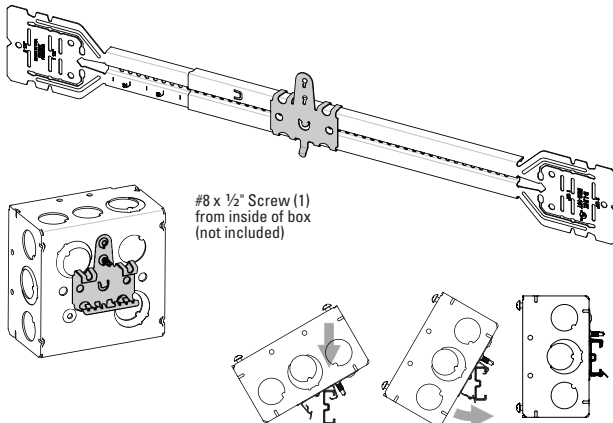

# Telescoping Bracket & Box Mounting Clip

UPC Part #	Catalog #	Description	W (in)	W (mm)	Box Qty.
79903863001	BB2-16T	Telescoping Bracket	11" - 18"	280 - 450	50
79903863002	BB2-24T	Telescoping Bracket	15 1/2" - 26"	390 - 660	50
79903863003	BB2TSC	Box Mounting Clip	--	--	100

**Bend flange as shown for 1 1/2" and 2 1/8" box depths:**

**Cut and bend flange as shown for 2 1/2" and 2 13/16" box depths:**

When BB2-16T or BB2-24T is used on metal studs in Canada, at least one (1) listed Box Stabilizer must be installed on the electrical box closest to the center of the bracket to maintain cUL listing.