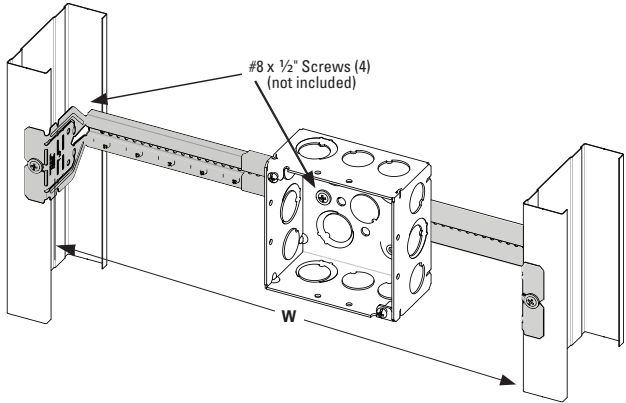

# Telescoping Bracket & Box Mounting Clip

UPC Part #	Catalog #	Description	W (in)	W (mm)	Box Qty.
79903863001	BB2-16T	Telescoping Bracket	11" - 18"	280 - 450	50
79903863002	BB2-24T	Telescoping Bracket	15 1/2" - 26"	390 - 660	50
79903863003	BB2TSC	Box Mounting Clip	--	--	100

**Bend flange as shown for 1 1/2" and 2 1/8" box depths:**

**Cut and bend flange as shown for 2 1/2" and 2 13/16" box depths:**

When BB2-16T or BB2-24T is used on metal studs in Canada, at least one (1) listed Box Stabilizer must be installed on the electrical box closest to the center of the bracket to maintain cUL listing.

**Recommended Box Stabilizers**

Catalog #	Metal Stud Size
BB12	2 1/2" - 4"
BB12-6	6"
BF1-40	1 1/2"
BF1-56	3 1/2"
BF1-64	4"
BF1-96	6"

**Eaton**  
1000 Eaton Boulevard  
Cleveland, OH 44122  
United States  
Eaton.com