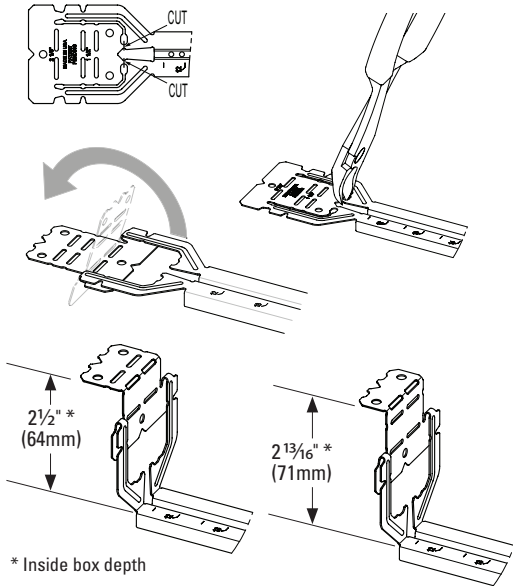

# Telescoping Bracket & Box Mounting Clip

UPC Part #	Catalog #	Description	W (in)	W (mm)	Box Qty.
79903863001	BB2-16T	Telescoping Bracket	11" - 18"	280 - 450	50
79903863002	BB2-24T	Telescoping Bracket	15 1/2" - 26"	390 - 660	50
79903863003	BB2TSC	Box Mounting Clip	--	--	100

**Bend flange as shown for 1 1/2" and 2 1/8" box depths:**

**Cut and bend flange as shown for 2 1/2" and 2 13/16" box depths:**

When BB2-16T or BB2-24T is used on metal studs in Canada, at least one (1) listed Box Stabilizer must be installed on the electrical box closest to the center of the bracket to maintain cUL listing.

**Recommended Box Stabilizers**

Catalog #	Metal Stud Size
BB12	2 1/2" - 4"
BB12-6	6"
BF1-40	1 1/2"
BF1-56	3 1/2"
BF1-64	4"
BF1-96	6"

**Eaton**  
1000 Eaton Boulevard  
Cleveland, OH 44122  
United States  
Eaton.com