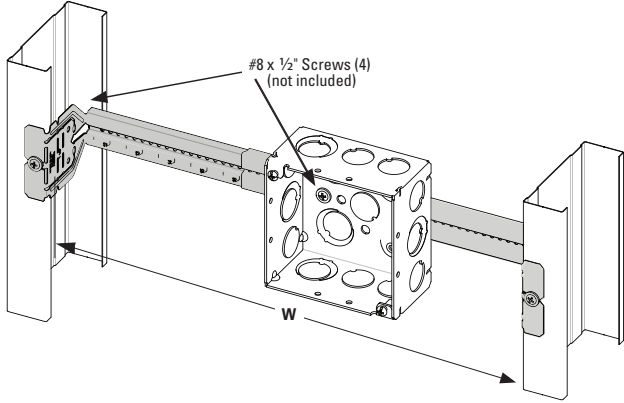

# Telescoping Bracket & Box Mounting Clip

UPC Part #	Catalog #	Description	W (in)	W (mm)	Box Qty.
79903863001	BB2-16T	Telescoping Bracket	11" - 18"	280 - 450	50
79903863002	BB2-24T	Telescoping Bracket	15 1/2" - 26"	390 - 660	50
79903863003	BB2TSC	Box Mounting Clip	--	--	100

**Bend flange as shown for 1 1/2" and 2 1/8" box depths:**

**Cut and bend flange as shown for 2 1/2" and 2 13/16" box depths:**

When BB2-16T or BB2-24T is used on metal studs in Canada, at least one (1) listed Box Stabilizer must be installed on the electrical box closest to the center of the bracket to maintain cUL listing.