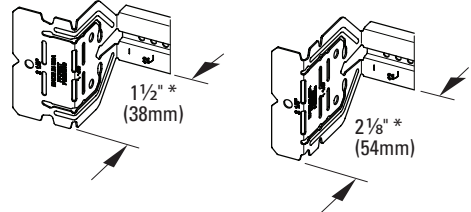

Bend flange as shown for 1 1/2" and 2 1/8" box depths:

Cut and bend flange as shown for 2 1/2" and 2 13/16" box depths: