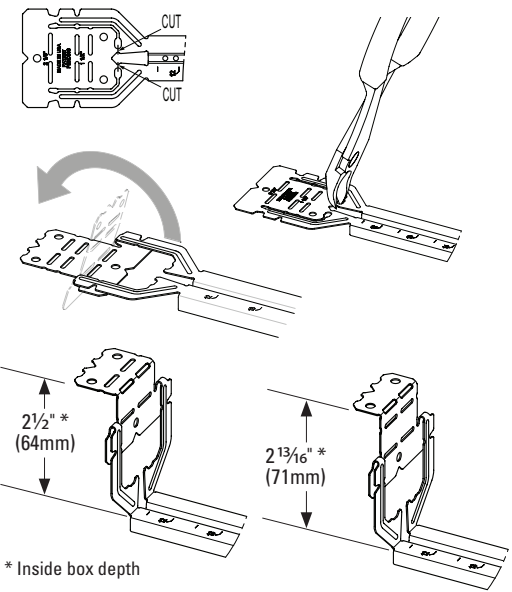

# Telescoping Bracket & Box Mounting Clip

UPC Part #	Catalog #	Description	W (in)	W (mm)	Box Qty.
79903863001	BB2-16T	Telescoping Bracket	11" - 18"	280 - 450	50
79903863002	BB2-24T	Telescoping Bracket	15 1/2" - 26"	390 - 660	50
79903863003	BB2TSC	Box Mounting Clip	--	--	100

**Bend flange as shown for 1 1/2" and 2 1/8" box depths:**

**Cut and bend flange as shown for 2 1/2" and 2 13/16" box depths:**

When BB2-16T or BB2-24T is used on metal studs in Canada, at least one (1) listed Box Stabilizer must be installed on the electrical box closest to the center of the bracket to maintain cUL listing.