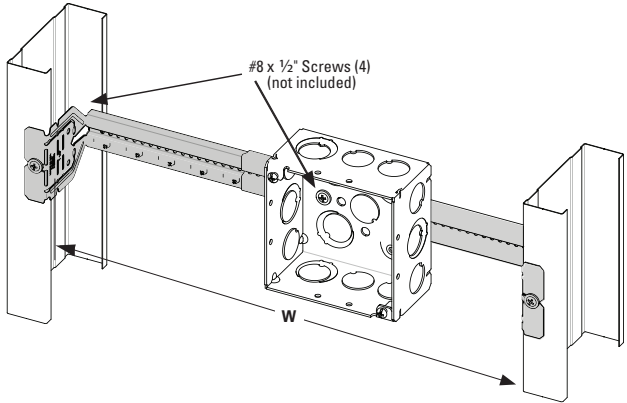

Telescoping Bracket & Box Mounting Clip

UPC Part #	Catalog #	Description	W (in)	W (mm)	Box Qty.
79903863001	BB2-16T	Telescoping Bracket	11" - 18"	280 - 450	50
79903863002	BB2-24T	Telescoping Bracket	15 1/2" - 26"	390 - 660	50
79903863003	BB2TSC	Box Mounting Clip	--	--	100

Bend flange as shown for 1 1/2" and 2 1/8" box depths:

Cut and bend flange as shown for 2 1/2" and 2 13/16" box depths:

When BB2-16T or BB2-24T is used on metal studs in Canada, at least one (1) listed Box Stabilizer must be installed on the electrical box closest to the center of the bracket to maintain cUL listing.

Recommended Box Stabilizers

Catalog #	Metal Stud Size
BB12	2 1/2" - 4"
BB12-6	6"
BF1-40	1 1/2"
BF1-56	3 1/2"
BF1-64	4"
BF1-96	6"

Eaton
1000 Eaton Boulevard
Cleveland, OH 44122
United States
Eaton.com

© 2015 Eaton
All Rights Reserved
Printed in USA
Publication No. FIS-174
July 2015