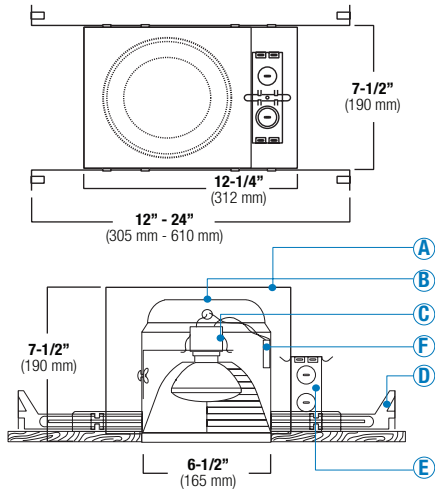

DESIGNED FOR 2" X 8" JOIST CONSTRUCTION

Catalog Number:

Project Name:

Type:

Note:

DESCRIPTION

For new construction. Thermally protected, IC rated specification grade recessed housing. Accommodates up to 100W R40, par38, 75W PAR30, R30 lamps, 60W A19 lamps and 65W BR30 lamps. Furnished with pre-installed adjustable bar hangers. Junction box is provided with four 1/2" KOs, one 3/4" KO and four Romex knockouts with strain relief.

SPECIFICATION

A. OUTER HOUSING - Die formed aluminum construction for maximum heat dissipating air chamber on top of the housing. Junction box could be accessed from inside and outside housing.

B. INNER HOUSING - Die-formed all aluminum construction for maximum heat dissipation and rust protection. Adjusts vertically in plaster frame to accommodate 1/2" to 1-3/8" ceiling.

C. SOCKET - Medium base screw shell porcelain socket preinstalled on adjustable mounting bracket is designed to allow usage of different lamp types, as well as proper and consistent lamp positioning.

D. BAR HANGERS - Preinstalled bar hangers allow housing to be positioned and locked at any point within a 24" joist span. They can be positioned on either the long or short axis of the housing and can be shortened for 12" joists. They contain a double-headed real nail for 20° downward angle for better contact, and the 90° pivoting mounting plate makes installation fast and accurate. Bar hangers can fit onto T-Bar spline with additional slots and holes for special mounting methods if necessary.

E. JUNCTION BOX - through-branch circuit wiring and has four 1/2" KOs, one 3/4" KO and four Romex knockouts with true pry-out slots and strain clamps.

F. THERMAL PROTECTION - Standard thermal protection device guards against improper installation, overlamping and misuse of insulation material.