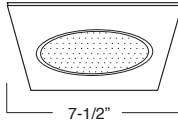

TRIM/RING FINISH:
WH

B694WH
SQUARE PAR38 GIMBAL TRIM

TRIM/RING FINISH:
WH

B688WH
SQUARE ALBALITE SHOWER TRIM

LENS:
WHITE

TRIM/RING FINISH:
WH

B685WH
SQUARE FRESNEL SHOWER TRIM

LENS:
CLEAR