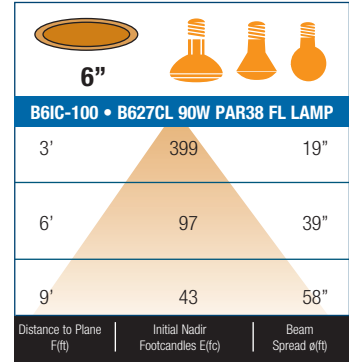

FEATURES

- Thermally Protected IC housing.
- Adjustable socket bracket.
- Wire through junction box.
- Preinstalled adjustable bar hanger.
- Dependable, favorable design and effortless installation.
- 7-1/2" height allows use in 2" x 8" joist construction.
- Special screw on the frame locks bar hangers in place which prevents the housing from any movement once installed.
- Preinstalled socket cap provides electrical contact protection against dust, paint and over spray.

OPTIONS

AIR-SHUT

- Gasket to prevent air flow from heated or air conditioned spaces.
- Meets all national air flow requirements.

ITEM SELECTOR: (Please check the boxes below for the option desired)

TYPE	AIR-SHUT	OPTION	TRIM TYPE	BAFFLE	REFLECTOR	TRIM/RING	GLASS	
B6IC-100	☐ AT	☐ (W) With quick connects	☐ B630	☐ W	☐ CL	☐ WH	☐ Green	
			☐ B640	☐ P	☐ RG	☐ BK	☐ Yellow	
			☐ B620	☐ SN	☐ W	☐ SN	☐ Pink	
			☐ B631	☐ CP	☐ MB	☐ CP	☐ Brown	
			☐ B632	☐ BZ	☐ BZ	☐ CH	☐ Navy Blue	
			☐ AF637		☐ CP	☐ PB	☐ Orange	
			☐ AF631		☐ SN	☐ BZ	☐ Blue	
			☐ AF639		☐ SHZ		☐ White	
			☐ AF640				☐ Red	
			☐ B610	☐ B630	☐ W	☐ CL	☐ WH	☐ Green
			☐ B607	☐ B640	☐ P	☐ RG	☐ BK	☐ Yellow
			☐ B627	☐ B620	☐ SN	☐ W	☐ SN	☐ Pink
				☐ B631	☐ CP	☐ MB	☐ CP	☐ Brown
				☐ B632	☐ BZ	☐ BZ	☐ CH	☐ Navy Blue
				☐ AF637		☐ CP	☐ PB	☐ Orange
				☐ AF631		☐ SN	☐ BZ	☐ Blue
				☐ AF639		☐ SHZ		☐ White
				☐ AF640				☐ Red

Specifications:

B6IC-100

AIR-SHUT   OPTION   TRIM TYPE   BAFFLE   REFLECTOR   TRIM/RING   GLASS

BAFFLE	REFLECTOR	TRIM/RING
W White	CL Chrome	WH White
P Black	RG Gold	BK Black
SN Satin Nickel	W White	SN Satin Nickel
CP Copper	MB Black	CP Copper
BZ Bronze	BZ Bronze	CH Chrome
	CP Copper	PB Polish Brass
	SN Satin Nickel	BZ Bronze
	SHZ Satin Haze	

Sample of Catalog Number: B6IC-100-AT-W-B630-W-WH

Submittal form is available @ www.iuseelite.com
Tel: 323-888-1973 • Fax: 323-888-1977

Specifications and Dimensions subject to change without notice.

REV: ELITE LIGHTING-SPEC-06-29-2011