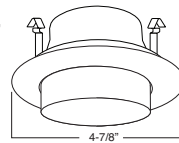

TRIM:
WH, BK, SN, CP, CH,
PB, BZ