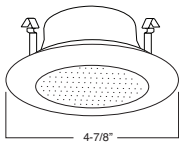

4-7/8"

2 HOUSING COMPATIBILITY GUIDE: