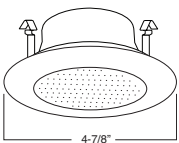

2 HOUSING COMPATIBILITY GUIDE: