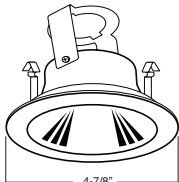

4-7/8"

1 HOUSING COMPATIBILITY GUIDE: