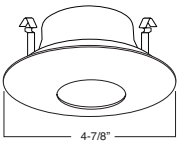

4-7/8"

2 HOUSING COMPATIBILITY GUIDE: