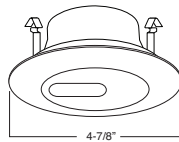

REFLECTOR:
CL, RG, W, MB,
CP, SN, BZ

TRIM:
WH, BK, SN, CP, CH,
PB, BZ

4-7/8"

1 HOUSING COMPATIBILITY GUIDE:

B403WH Eyeball (30° Tilt)

TRIM:
WH, BK, SN, CP, CH,
PB, BZ

30° Tilt

1 HOUSING COMPATIBILITY GUIDE:

B461PB PAR20 Gimbal Trim (30° Tilt)

TRIM:
WH, BK, SN, CP, CH,
PB, BZ

30° Tilt

1 HOUSING COMPATIBILITY GUIDE:

B405WH Slot Aperture

TRIM:
WH, BK, SN, CP, CH,
PB, BZ

4-7/8"

2 HOUSING COMPATIBILITY GUIDE: