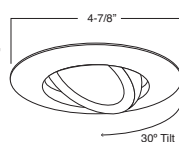

TRIM:
WH, BK, SN, CP, CH,
PB, BZ

30° Tilt

1 HOUSING COMPATIBILITY GUIDE: