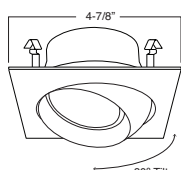

4" INCANDESCENT TRIMS

AIR SHUT
NEW
CLIP
DESIGN

AF401W-WH
Self Flange Baffle

AIR SHUT

NEW
CLIP
DESIGN

BAFFLE:
W, P, SN, CP, BZ

TRIM:
WH- WHITE SELF
FLANGE

3 HOUSING
COMPATIBILITY
GUIDE:

AF402CP-WH
Self Flange Reflector

AIR SHUT

NEW
CLIP
DESIGN

REFLECTOR:
CL, RG, W, MB, CP

TRIM:
WH- WHITE SELF
FLANGE

3 HOUSING
COMPATIBILITY
GUIDE:

1. Designed to fit most 4" cans
2. Air-Shut baffle/reflector
3. No socket bracket necessary

GUIDE	HOUSING COMPATIBILITY	MAX. LAMP WATTAGE
1	B4IC-AT-W, B4-AT-W, B4R-AT-W	50W R/PAR20
2	B4IC-AT-W, B4-AT-W, B4R-AT-W	35W R/PAR20
3	EZ4IC, EZ4, EZ4R	50W R/PAR20

4 INCH INCANDESCENT TRIMS

B471CP-WH
Square Phenolic/Metal Stepped Baffle

BAFFLE:
W, P, SN, CP, BZ

TRIM:
WH, BK, SN, CP, CH,
PB, BZ

PATENT #: D510,151

1 HOUSING
COMPATIBILITY
GUIDE:

B472SN-WH
Square Baffle w/ Socket Bracket

BAFFLE:
W, P, SN, CP, BZ

TRIM:
WH, BK, SN, CP, CH,
PB, BZ

PATENT #: D510,151

1 HOUSING
COMPATIBILITY
GUIDE:

B473CP-WH
Reflector

REFLECTOR:
CL, RG, W, MB,
CP, SN, BZ, SHZ

TRIM:
WH, BK, SN, CP, CH,
PB, BZ

PATENT #: D510,151

1 HOUSING
COMPATIBILITY
GUIDE:

B474CL-WH
Square Reflector w/ Socket Bracket

REFLECTOR:
CL, RG, W, MB,
CP, SN, BZ, SHZ

TRIM:
WH, BK, SN, CP, CH,
PB, BZ

PATENT #: D510,151

1 HOUSING
COMPATIBILITY
GUIDE:

B441WH
Square Eyeball (30° Tilt)

TRIM:
WH, BK, SN, CP, CH,
PB, BZ

PATENT #: D510,151

1 HOUSING
COMPATIBILITY
GUIDE:

B443WH
Square Slot Aperture

TRIM:
WH, BK, SN, CP, CH,
PB, BZ

PATENT #: D510,151

2 HOUSING
COMPATIBILITY
GUIDE:

B442WH
PAR20 Gimbal Trim (30° Tilt)

TRIM:
WH, BK, SN, CP, CH,
PB, BZ

PATENT #: D510,151

1 HOUSING
COMPATIBILITY
GUIDE:

B444CL-WH
Frosted Lens with Reflector

REFLECTOR:
CL, RG, W, MB,
CP, SN

TRIM:
WH, BK, SN, CP, CH,
PB, BZ

PATENT #: D510,151

2 HOUSING
COMPATIBILITY
GUIDE:

BAFFLE FINISH:
W White
P Black
SN Satin Nickel
CP Copper
BZ Bronze