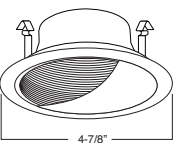

2 HOUSING COMPATIBILITY GUIDE: