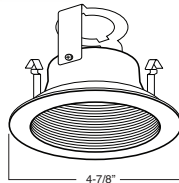

4-7/8"

1 HOUSING COMPATIBILITY GUIDE:

B421SN-SN Stepped Baffle with Socket Bracket

BAFFLE:
W, P, SN, CP, BZ

TRIM:
WH, BK, SN, CP, CH,
PB, BZ

4-7/8"

1 HOUSING COMPATIBILITY GUIDE:

B402CP-WH Reflector