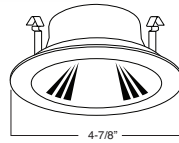

REFLECTOR:
CL, RG, W, MB,
CP, SN, BZ, SHZ

TRIM:
WH, BK, SN, CP, CH,
PB, BZ

4-7/8"

1 HOUSING COMPATIBILITY GUIDE: