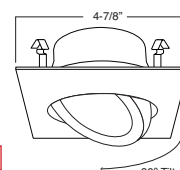

4" INCANDESCENT TRIMS

AIR SHUT
NEW
CLIP
DESIGN

AF401W-WH
Self Flange Baffle

AIR SHUT

NEW
CLIP
DESIGN

BAFFLE:
W, P, SN, CP, BZ

TRIM:
WH- WHITE SELF
FLANGE

3 HOUSING
COMPATIBILITY
GUIDE:

AF402CP-WH
Self Flange Reflector

AIR SHUT

NEW
CLIP
DESIGN

REFLECTOR:
CL, RG, W, MB, CP

TRIM:
WH- WHITE SELF
FLANGE

3 HOUSING
COMPATIBILITY
GUIDE:

1. Designed to fit most 4" cans
2. Air-Shut baffle/reflector
3. No socket bracket necessary

GUIDE	HOUSING COMPATIBILITY	MAX. LAMP WATTAGE
1	B4IC-AT-W, B4-AT-W, B4R-AT-W	50W R/PAR20
2	B4IC-AT-W, B4-AT-W, B4R-AT-W	35W R/PAR20
3	EZ4IC, EZ4, EZ4R	50W R/PAR20

4 INCH INCANDESCENT TRIMS

B471CP-WH
Square Phenolic/Metal Stepped Baffle

BAFFLE:
W, P, SN, CP, BZ

TRIM:
WH, BK, SN, CP, CH,
PB, BZ

PATENT #: D510,151

1 HOUSING
COMPATIBILITY
GUIDE:

B472SN-WH
Square Baffle w/ Socket Bracket

BAFFLE:
W, P, SN, CP, BZ

TRIM:
WH, BK, SN, CP, CH,
PB, BZ

PATENT #: D510,151

1 HOUSING
COMPATIBILITY
GUIDE:

B473CP-WH
Reflector

REFLECTOR:
CL, RG, W, MB,
CP, SN, BZ, SHZ

TRIM:
WH, BK, SN, CP, CH,
PB, BZ

PATENT #: D510,151

1 HOUSING
COMPATIBILITY
GUIDE:

B474CL-WH
Square Reflector w/ Socket Bracket

REFLECTOR:
CL, RG, W, MB,
CP, SN, BZ, SHZ

TRIM:
WH, BK, SN, CP, CH,
PB, BZ

PATENT #: D510,151

1 HOUSING
COMPATIBILITY
GUIDE:

B441WH
Square Eyeball (30° Tilt)

TRIM:
WH, BK, SN, CP, CH,
PB, BZ

PATENT #: D510,151

1 HOUSING
COMPATIBILITY
GUIDE:

B443WH
Square Slot Aperture

TRIM:
WH, BK, SN, CP, CH,
PB, BZ

PATENT #: D510,151

2 HOUSING
COMPATIBILITY
GUIDE:

B442WH
PAR20 Gimbal Trim (30° Tilt)

TRIM:
WH, BK, SN, CP, CH,
PB, BZ

PATENT #: D510,151

1 HOUSING
COMPATIBILITY
GUIDE:

B444CL-WH
Frosted Lens with Reflector

REFLECTOR:
CL, RG, W, MB,
CP, SN

TRIM:
WH, BK, SN, CP, CH,
PB, BZ

PATENT #: D510,151

2 HOUSING
COMPATIBILITY
GUIDE:

BAFFLE FINISH:
W White
P Black
SN Satin Nickel
CP Copper
BZ Bronze