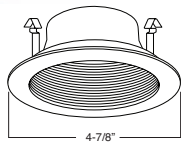

Specifications and Dimensions subject to change without notice.

REV: ELITE LIGHTING-SPEC-06-29-2011

4" INCANDESCENT TRIMS

B401CP-CP Phenolic/Metal Stepped Baffle

BAFFLE:
W, P, SN, CP, BZ

TRIM:
WH, BK, SN, CP, CH,
PB, BZ