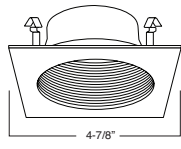

4 INCH INCANDESCENT TRIMS

B471CP-WH
Square Phenolic/Metal Stepped Baffle

BAFFLE:
W, P, SN, CP, BZ

TRIM:
WH, BK, SN, CP, CH,
PB, BZ

PATENT #: D510,151

1 HOUSING
COMPATIBILITY
GUIDE:

B472SN-WH
Square Baffle w/ Socket Bracket