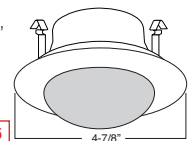

FOR WET LOCATION

TRIM:
WH, BK, SN, CP, CH,
PB, BZ