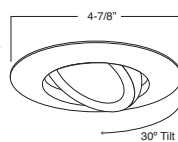

TRIM:
WH, BK, SN, CP, CH,
PB, BZ

1 HOUSING COMPATIBILITY GUIDE:

B403WH Eyeball (30° Tilt)

TRIM:
WH, BK, SN, CP, CH,
PB, BZ

1 HOUSING COMPATIBILITY GUIDE:

B461PB PAR20 Gimbal Trim (30° Tilt)

TRIM:
WH, BK, SN, CP, CH,
PB, BZ