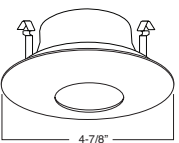

2 HOUSING COMPATIBILITY GUIDE: