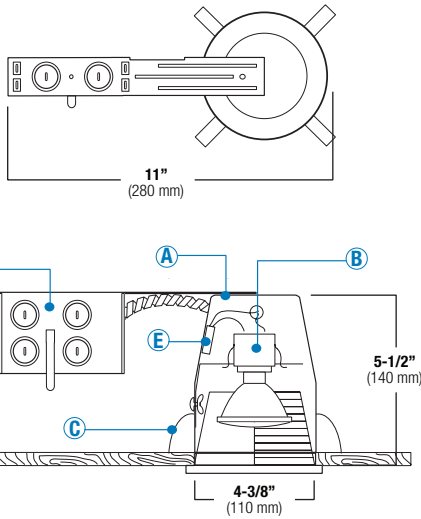

DESIGNED FOR 2" X 6" JOIST CONSTRUCTION

ITEM SELECTOR: (Please check the boxes below for the option desired)

TYPE	AIR-SHUT	OPTION	TRIM TYPE			BAFFLE	REFLECTOR	TRIM/RING	GLASS
B4R	☐ AT	☐ (W) With quick connects	☐ B401 ☐ B421 ☐ B402 ☐ B432 ☐ B420 ☐ B496 ☐ B497 ☐ B403 ☐ B461 ☐ B405 ☐ B422	☐ B406 ☐ B407 ☐ B462 ☐ B452 ☐ B455 ☐ B451 ☐ B454 ☐ B437 ☐ B438 ☐ B439 ☐ AF401	☐ AF402 ☐ B471 ☐ B472 ☐ B473 ☐ B474 ☐ B441 ☐ B443 ☐ B442 ☐ B444	☐ W ☐ P ☐ SN ☐ CP ☐ BZ	☐ CL ☐ RG ☐ W ☐ MB ☐ BZ ☐ CP ☐ SN ☐ SHZ	☐ WH ☐ BK ☐ SN ☐ CP ☐ CH ☐ PB ☐ BZ	☐ Green ☐ Yellow ☐ Pink ☐ Brown ☐ Navy Blue ☐ Orange ☐ Blue ☐ White ☐ Red

Specifications:

B4R

AIR-SHUT   OPTION   TRIM TYPE   BAFFLE   REFLECTOR   TRIM/RING   GLASS

BAFFLE	REFLECTOR	TRIM/RING
W White	CL Chrome	WH White
P Black	RG Gold	BK Black
SN Satin Nickel	W White	SN Satin Nickel
CP Copper	MB Black	CP Copper
BZ Bronze	BZ Bronze	CH Chrome
	CP Copper	PB Polish Brass
	SN Satin Nickel	BZ Bronze
	SHZ Satin Haze	

Sample of Catalog Number: B4R-AT-W-B401-W-WH

Submittal form is available @ www.iuseelite.com
Tel: 323-888-1973 • Fax: 323-888-1977

Specifications and Dimensions subject to change without notice.

REV: ELITE LIGHTING-SPEC-06-29-2011