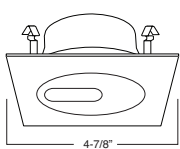

TRIM:
WH, BK, SN, CP, CH,
PB, BZ

PATENT #: D510,151

1 HOUSING
COMPATIBILITY
GUIDE:

B443WH
Square Slot Aperture

TRIM:
WH, BK, SN, CP, CH,
PB, BZ

PATENT #: D510,151

2 HOUSING
COMPATIBILITY
GUIDE:

B442WH
PAR20 Gimbal Trim (30° Tilt)