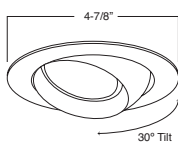

TRIM:
WH, BK, SN, CP, CH,
PB, BZ

1 HOUSING COMPATIBILITY GUIDE:

B403WH Eyeball (30° Tilt)

TRIM:
WH, BK, SN, CP, CH,
PB, BZ

1 HOUSING COMPATIBILITY GUIDE:

B461PB PAR20 Gimbal Trim (30° Tilt)

TRIM:
WH, BK, SN, CP, CH,
PB, BZ