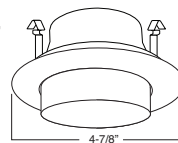

TRIM:
WH, BK, SN, CP, CH,
PB, BZ