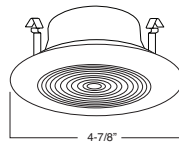

TRIM:
WH, BK, SN, CP, CH,
PB, BZ

4-7/8"

2 HOUSING COMPATIBILITY GUIDE: