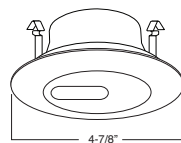

2 HOUSING COMPATIBILITY GUIDE: