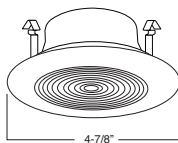

TRIM:
WH, BK, SN, CP, CH,
PB, BZ

2 HOUSING COMPATIBILITY GUIDE: