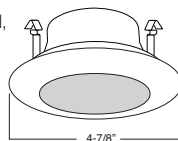

4-7/8"

2 HOUSING COMPATIBILITY GUIDE: