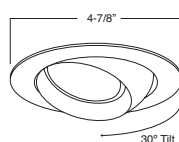

REFLECTOR:
CL, RG, W, MB,
CP, SN, BZ

TRIM:
WH, BK, SN, CP, CH,
PB, BZ

4-7/8"

1 HOUSING COMPATIBILITY GUIDE:

B403WH Eyeball (30° Tilt)

TRIM:
WH, BK, SN, CP, CH,
PB, BZ

30° Tilt

1 HOUSING COMPATIBILITY GUIDE: