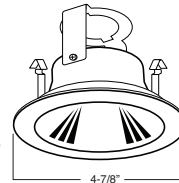

REFLECTOR:
CL, RG, W, MB,
CP, SN, BZ, SHZ

TRIM:
WH, BK, SN, CP, CH,
PB, BZ

4-7/8"

1 HOUSING COMPATIBILITY GUIDE:

B432RG-WH Reflector with Socket Bracket

REFLECTOR:
CL, RG, W, MB,
CP, SN, BZ, SHZ

TRIM:
WH, BK, SN, CP, CH,
PB, BZ