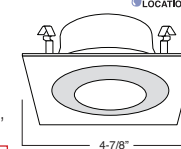

BAFFLE FINISH:
W White
P Black
SN Satin Nickel
CP Copper
BZ Bronze

REFLECTOR FINISH:
CL Chrome
RG Gold
W White
MB Black

BZ Bronze
CP Copper
SN Satin Nickel
SHZ Satin Haze

RING/TRIM FINISH:
WH White
BK Black
SN Satin Nickel
CP Copper

CH Chrome
PB Polish Brass
BZ Bronze

General Lighting
 Wall Wash Lighting

Accent Lighting
 Sloped Ceiling Lighting

Task Lighting