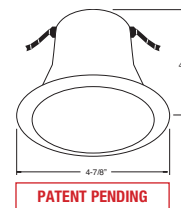

NEW
CLIP
DESIGN

REFLECTOR:
CL, RG, W, MB, CP

TRIM:
WH- WHITE SELF
FLANGE

3 HOUSING
COMPATIBILITY
GUIDE:

1. Designed to fit most 4" cans
2. Air-Shut baffle/reflector
3. No socket bracket necessary

GUIDE	HOUSING COMPATIBILITY	MAX. LAMP WATTAGE
1	B4IC-AT-W, B4-AT-W, B4R-AT-W	50W R/PAR20
2	B4IC-AT-W, B4-AT-W, B4R-AT-W	35W R/PAR20
3	EZ4IC, EZ4, EZ4R	50W R/PAR20