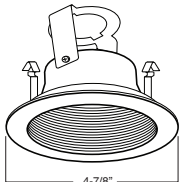

4-7/8"

1 HOUSING COMPATIBILITY GUIDE:

B496P-WH Baffle w/ Adj. Socket Bracket (15° Tilt)

BAFFLE:
W, P, SN, CP, BZ

TRIM:
WH, BK, SN, CP, CH,
PB, BZ

4-7/8"

1 HOUSING COMPATIBILITY GUIDE:

B497CP-WH Reflec. w/ Adj. Socket Bracket (15° Tilt)

REFLECTOR:
CL, RG, W, MB,
CP, SN, BZ

TRIM:
WH, BK, SN, CP, CH,
PB, BZ

4-7/8"

1 HOUSING COMPATIBILITY GUIDE:

B403WH Eyeball (30° Tilt)

TRIM:
WH, BK, SN, CP, CH,
PB, BZ

30° Tilt

1 HOUSING COMPATIBILITY GUIDE: