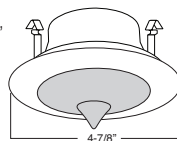

TRIM:
WH, BK, SN, CP, CH,
PB, BZ

4-7/8"

2 HOUSING COMPATIBILITY GUIDE:

B438WH Designer Point Shower Lite

FOR WET LOCATION

TRIM:
WH, BK, SN, CP, CH,
PB, BZ

4-7/8"

2 HOUSING COMPATIBILITY GUIDE: