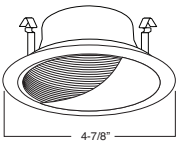

4-7/8"

2 HOUSING COMPATIBILITY GUIDE: