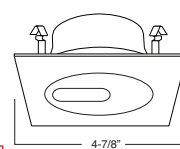

TRIM:
WH, BK, SN, CP, CH,
PB, BZ

PATENT #: D510,151

1 HOUSING
COMPATIBILITY
GUIDE:

B443WH
Square Slot Aperture

TRIM:
WH, BK, SN, CP, CH,
PB, BZ

PATENT #: D510,151

2 HOUSING
COMPATIBILITY
GUIDE:

B442WH
PAR20 Gimbal Trim (30° Tilt)