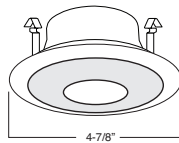

4-7/8"

2 HOUSING COMPATIBILITY GUIDE: