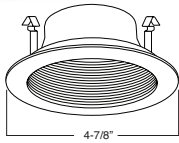

Specifications and Dimensions subject to change without notice.

REV: ELITE LIGHTING-SPEC-06-29-2011

4" INCANDESCENT TRIMS

B401CP-CP Phenolic/Metal Stepped Baffle

BAFFLE:
W, P, SN, CP, BZ

TRIM:
WH, BK, SN, CP, CH,
PB, BZ