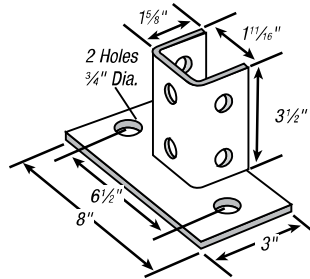

Standard Finish — GoldGalv®, unless otherwise stated.
Add EG suffix for SilverGalv® Finish

Fittings and Brackets

Post Bases

Metal Framing & Cable Tray — Superstrut® Metal Framing System

CAT. NO. AP-231

CAT. NO. AP-232

CAT. NO. AP-234

CAT. NO. AP-235

CAT. NO. AP-231FL

CAT. NO. AP-232FL

CAT. NO. AP-234FL

CAT. NO. AP-235FL

CAT. NO. AP-231SQ

CAT. NO. AP-234SQ