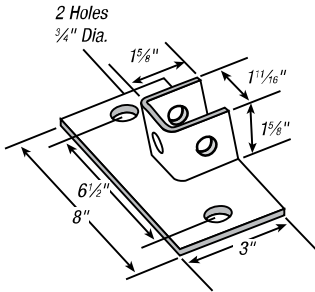

Standard Finish — GoldGalv®, unless otherwise stated.
Add EG suffix for SilverGalv® Finish

Fittings and Brackets

Post Bases

Metal Framing & Cable Tray — Superstrut® Metal Framing System

CAT. NO. AP-231

CAT. NO. AP-232

CAT. NO. AP-234

CAT. NO. AP-235

CAT. NO. AP-231FL

CAT. NO. AP-232FL

CAT. NO. AP-234FL

CAT. NO. AP-235FL

CAT. NO. AP-231SQ

CAT. NO. AP-234SQ