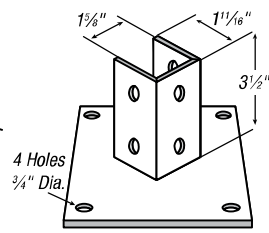

Standard Finish — GoldGalv®, unless otherwise stated.
Add EG suffix for SilverGalv® Finish

Fittings and Brackets

Post Bases

Metal Framing & Cable Tray — Superstrut® Metal Framing System

CAT. NO. AP-231

CAT. NO. AP-232