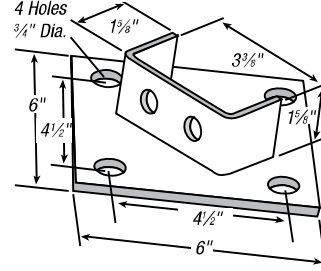

Standard Finish — GoldGalv®, unless otherwise stated.
Add EG suffix for SilverGalv® Finish

Fittings and Brackets

Post Bases

Metal Framing & Cable Tray — Superstrut® Metal Framing System

CAT. NO. AP-231

CAT. NO. AP-232