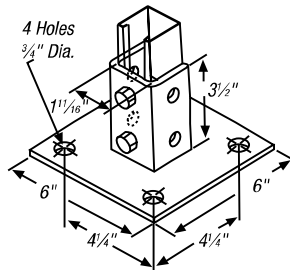

Fittings and Brackets

Post Bases

CAT. NO. AP-231

CAT. NO. AP-232

CAT. NO. AP-234

CAT. NO. AP-235

CAT. NO. AP-231FL

CAT. NO. AP-232FL

CAT. NO. AP-234FL

CAT. NO. AP-235FL

CAT. NO. AP-231SQ

CAT. NO. AP-234SQ

CAT. NO. AW-239

CAT. NO. AP-206

CAT. NO. AP-232SQ

CAT. NO. AP-235SQ

Standard Finish — GoldGalv®, unless otherwise stated.
Add EG suffix for SilverGalv® Finish

Fittings and Brackets

Post Bases

Metal Framing & Cable Tray — Superstrut® Metal Framing System

CAT. NO. AP-231

CAT. NO. AP-232