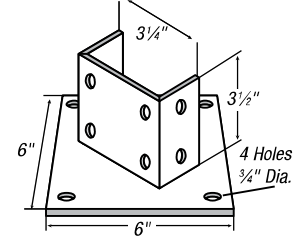

CAT. NO. AP-235