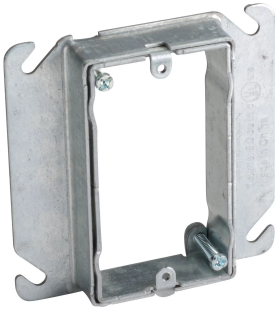

ADJUSTABLE MUD RING, 1 GANG, 3/4"–1 1/2" DRYWALL

CATALOG NUMBER

AMR1224SG

CERTIFICATIONS

FEATURES

Adjustable mud ring accommodates various thicknesses of drywall

Can be adjusted after the installation of drywall

PRODUCT ATTRIBUTES

Material: Steel

Finish: Pregalvanized

Gang: 1

Box Size: 4"

Drywall Thickness: 3/4" - 1 1/2"

WARNING

nVent products shall be installed and used only as indicated in nVent's product instruction sheets and training materials. Instruction sheets are available at www.nvent.com and from your nVent customer service representative. Improper installation, misuse, misapplication or other failure to completely follow nVent's instructions and warnings may cause product malfunction, property damage, serious bodily injury and death and/or void your warranty.