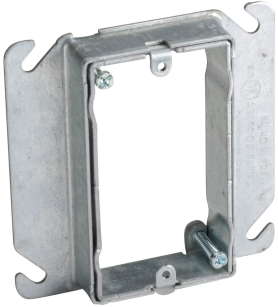

ADJUSTABLE MUD RING, 1 GANG, 3/4"–1 1/2" DRYWALL

CATALOG NUMBER

AMR1224SG

CERTIFICATIONS

FEATURES

Adjustable mud ring accommodates various thicknesses of drywall

Can be adjusted after the installation of drywall

PRODUCT ATTRIBUTES

Material: Steel

Finish: Pregalvanized

Gang: 1

Box Size: 4"

Drywall Thickness: 3/4" - 1 1/2"

WARNING

nVent products shall be installed and used only as indicated in nVent's product instruction sheets and training materials. Instruction sheets are available at www.nvent.com and from your nVent customer service representative. Improper installation, misuse, misapplication or other failure to completely follow nVent's instructions and warnings may cause product malfunction, property damage, serious bodily injury and death and/or void your warranty.

AMR1224SG

CERTIFICATIONS

FEATURES

Adjustable mud ring accommodates various thicknesses of drywall

Can be adjusted after the installation of drywall

PRODUCT ATTRIBUTES

Material: Steel

Finish: Pregalvanized