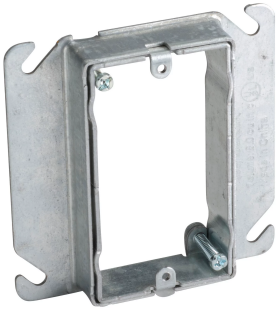

PRODUCT ATTRIBUTES

Material: Steel

Finish: Pregalvanized

Gang: 1

Box Size: 4"

Drywall Thickness: 3/4" - 1 1/2"

WARNING

nVent products shall be installed and used only as indicated in nVent's product instruction sheets and training materials. Instruction sheets are available at www.nvent.com and from your nVent customer service representative. Improper installation, misuse, misapplication or other failure to completely follow nVent's instructions and warnings may cause product malfunction, property damage, serious bodily injury and death and/or void your warranty.

APAC
Shanghai:
+ 86 21 2412 1618/19
Sydney:
+61 2 9751 8500

Our powerful portfolio of brands:
nVent.com CADDY ERICO HOFFMAN RAYCHEM SCHROFF
TRACER

ADJUSTABLE MUD RING, 1 GANG, 3/4"–1 1/2" DRYWALL

CATALOG NUMBER

AMR1224SG

CERTIFICATIONS

FEATURES

Adjustable mud ring accommodates various thicknesses of drywall

Can be adjusted after the installation of drywall

PRODUCT ATTRIBUTES

Material: Steel

Finish: Pregalvanized

Gang: 1

Box Size: 4"

Drywall Thickness: 3/4" - 1 1/2"

WARNING

nVent products shall be installed and used only as indicated in nVent's product instruction sheets and training materials. Instruction sheets are available at www.nvent.com and from your nVent customer service representative. Improper installation, misuse, misapplication or other failure to completely follow nVent's instructions and warnings may cause product malfunction, property damage, serious bodily injury and death and/or void your warranty.