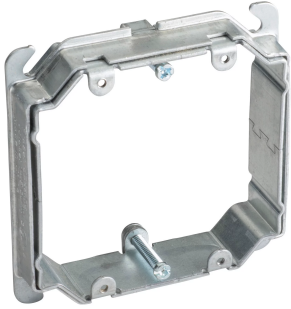

ADJUSTABLE MUD RING, 2 GANG, 5/8"–1 1/2" DRYWALL

CATALOG NUMBER

AMR1024DG

CERTIFICATIONS

FEATURES

Adjustable mud ring accommodates various thicknesses of drywall

Can be adjusted after the installation of drywall

PRODUCT ATTRIBUTES

Material: Steel

Finish: Pregalvanized

Gang: 2

Box Size: 4"

Drywall Thickness: 5/8" - 1 1/2"

WARNING

nVent products shall be installed and used only as indicated in nVent's product instruction sheets and training materials. Instruction sheets are available at www.nvent.com and from your nVent customer service representative. Improper installation, misuse, misapplication or other failure to completely follow nVent's instructions and warnings may cause product malfunction, property damage, serious bodily injury and death and/or void your warranty.