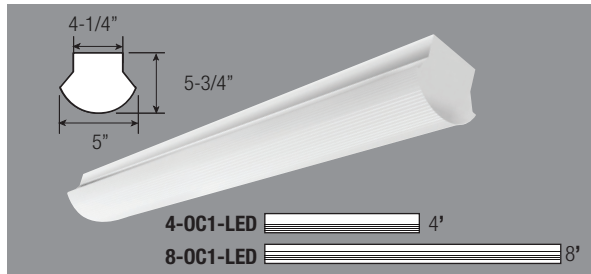

STRIP LIGHTING (SURFACE OR SUSPENDED MOUNT)

OC1-LED LED General Lighting Linear Luminaire

CATALOG NO.	DIM 10 STANDARD	VOLTAGE	CCT	EMERGENCY
☐ 4-OC1-LED	☐ 4000L	☐ MVOLT	☐ 40K-(4000K)	☐ EMG-LED
☐ 8-OC1-LED	☐ 8000L