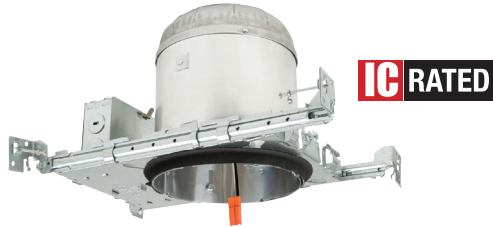

CATEGORY 2 NEW CONSTRUCTION IC HOUSINGS

LED HOUSING FOR RL SERIES

6"

NEW CONSTRUCTION DEDICATED LED SOCKET HOUSING

LD6IC-AT-DIMTR-120

6" New Construction IC Housing for Use with Triac and Low Voltage Electronic Dimming RL600 Series LED Module Lighting Components

6"

REMODEL DEDICATED LED SOCKET HOUSING