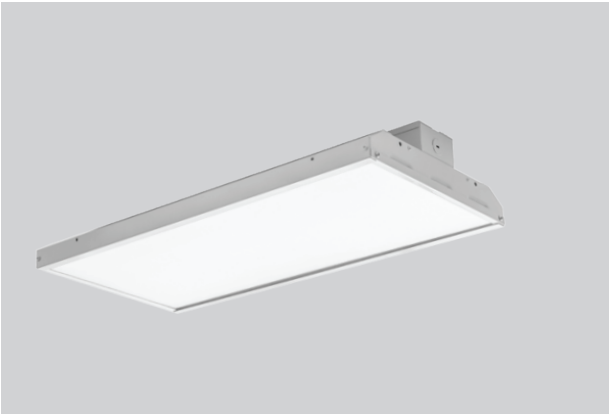

CB2-LED SERIES

LED Cool Beam High Bay (Economy)

CATALOG NO.	LUMENS	DIMMING	EMERGENCY	CCT
☐ CB2-LED	☐ 13000L ☐ 26000L	☐ DIM10-MVOLT	☐ EMG-LED -	☐ 40K-(4000K)

OTHER OPTIONS:

- **CB2-LED-13000L-WG-WH**
  WireGuard for 13000L
- **CB2-LED-26000L-WG-WH**
  WireGuard for 26000L