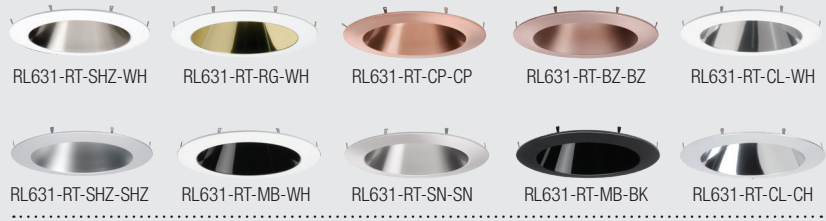

AVAILABLE COLOR INSERTS FOR RL631 - 6" RETROFIT

REFLECTORS