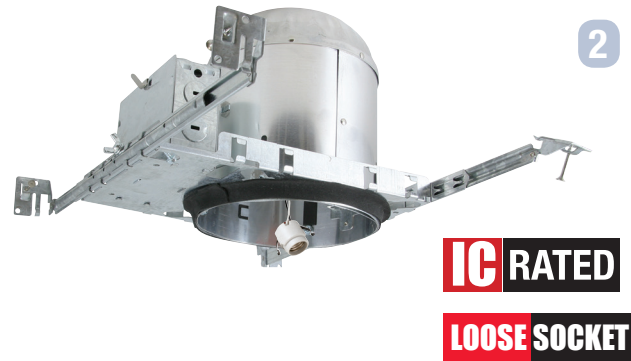

CATEGORY 2
NEW CONSTRUCTION IC HOUSINGS

6" EZ SERIES INCANDESCENT HOUSINGS WITH LOOSE SOCKET & AF TRIMS

EZ6IC-AT
6" Universal IC Housing w/ Loose Socket and Quick Connectors, Bar Hangers are supplied with 90° Pivoting Mounting Plate and Double Headed Nail
Designed for all AF series trims, eyeballs, gimbals, and adjustables