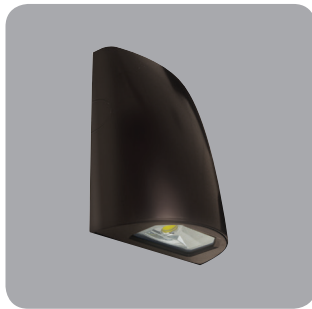

LED OUTDOOR LIGHTING

OWP-FC-103-LED-2500L-MVOLT-50K-BZ

LED Small Full Cut-Off Wall Pack

2500 LUMENS | **5000K** CCT

OPTION
EMG-LED - Emergency PHC - Photo cell