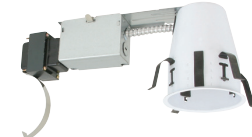

BL4R-50-M-120-AT
4" Miniature Low Voltage Non-IC Remodel Housing with Magnetic Transformer