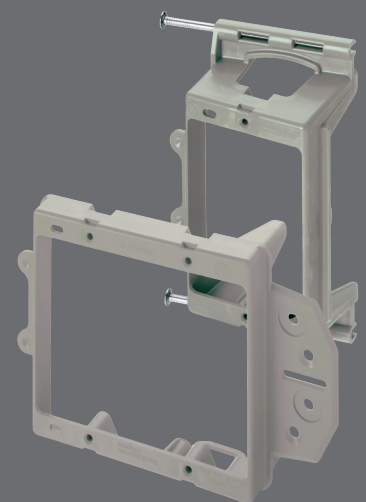

### FEATURES

- Spacious opening accommodates large devices and facilitates wiring process
- Reliable, side stabilizer tabs keep it aligned with the stud
- Rigid plastic retains shape for ease of alignment during installation

### Associated Skus:

- **AC1009-01** Single Gang LV Bracket with Nail (New Construction)

- **AC1009-02** Double Gang LV Bracket, Face Mount (New Construction)

- **AC1009-11** Single Gang LV Bracket, Face Mount (New Construction)

- **AC1010-01** Single Gang, LV Bracket (Retrofit)

- **AC1010-02** Double Gang, LV Bracket (Retrofit)

- **AC1010-03** Triple Gang, LV Bracket (Retrofit)