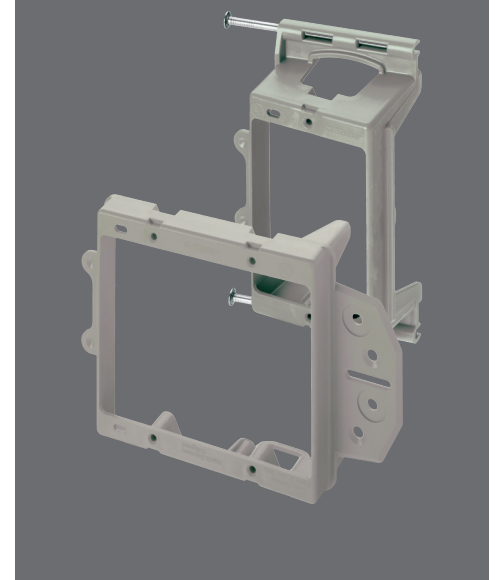

Mud Rings

LEGRAND HAS EVERYTHING YOU NEED...

The On-Q line of low voltage brackets and mud rings are durably crafted for easy alignment and visibility. Designed with spacious openings and

stabilizer tabs, they keep wire-pulling simple whether for retrofit or new construction jobs. Available in single, double, and triple-gang models.

FEATURES

- Spacious opening accommodates large devices and facilitates wiring process
- Reliable, side stabilizer tabs keep it aligned with the stud
- Rigid plastic retains shape for ease of alignment during installation

Associated Skus:

- **AC1009-01** Single Gang LV Bracket with Nail (New Construction)

- **AC1009-02** Double Gang LV Bracket, Face Mount (New Construction)

- **AC1009-11** Single Gang LV Bracket, Face Mount (New Construction)

- **AC1010-01** Single Gang, LV Bracket (Retrofit)

- **AC1010-02** Double Gang, LV Bracket (Retrofit)

- **AC1010-03** Triple Gang, LV Bracket (Retrofit)