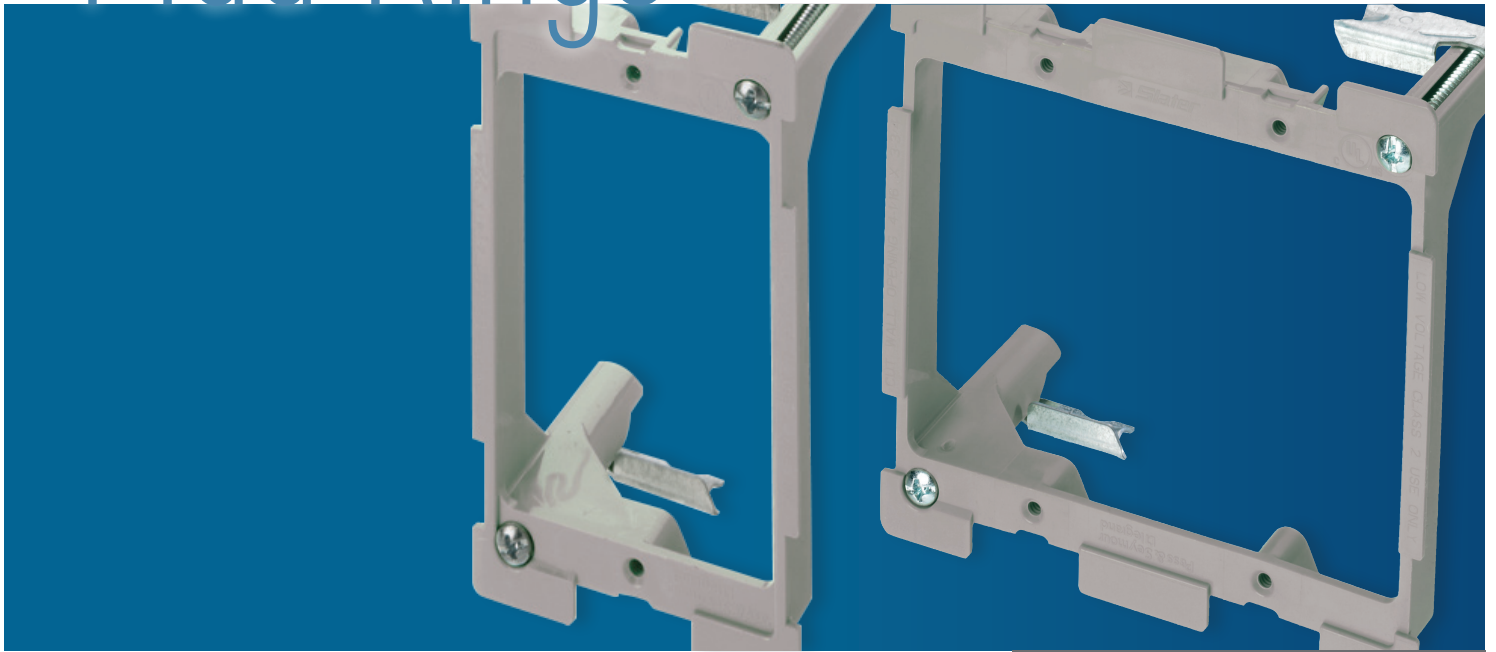

Mud Rings

LEGRAND HAS EVERYTHING YOU NEED...

The On-Q line of low voltage brackets and mud rings are durably crafted for easy alignment and visibility. Designed with spacious openings and

stabilizer tabs, they keep wire-pulling simple whether for retrofit or new construction jobs. Available in single, double, and triple-gang models.

FEATURES

- Spacious opening accommodates large devices and facilitates wiring process
- Reliable, side stabilizer tabs keep it aligned with the stud
- Rigid plastic retains shape for ease of alignment during installation

- **AC1010-01** Single Gang, LV Bracket (Retrofit)

- **AC1010-02** Double Gang, LV Bracket (Retrofit)

- **AC1010-03** Triple Gang, LV Bracket (Retrofit)

Mud Rings

LEGRAND HAS EVERYTHING YOU NEED...

The On-Q line of low voltage brackets and mud rings are durably crafted for easy alignment and visibility. Designed with spacious openings and

stabilizer tabs, they keep wire-pulling simple whether for retrofit or new construction jobs. Available in single, double, and triple-gang models.

FEATURES

- Spacious opening accommodates large devices and facilitates wiring process
- Reliable, side stabilizer tabs keep it aligned with the stud
- Rigid plastic retains shape for ease of alignment during installation