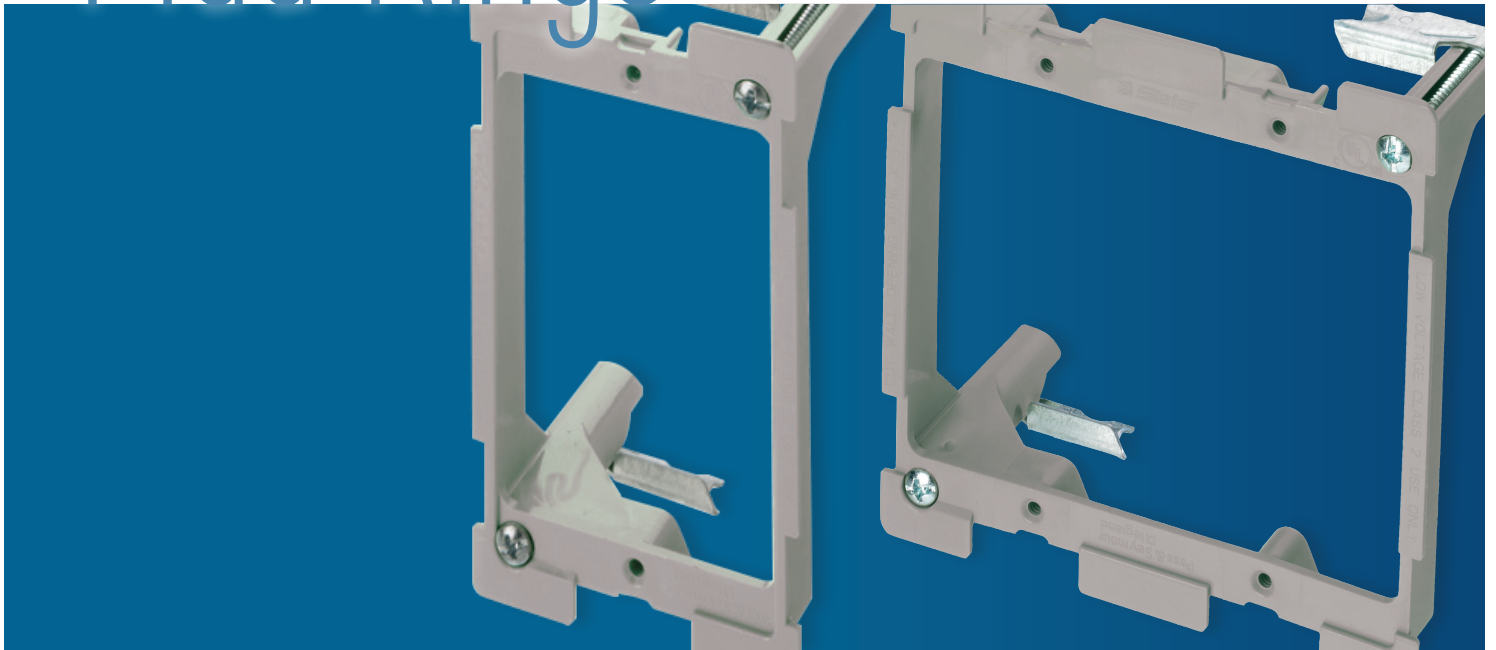

### FEATURES

- Spacious opening accommodates large devices and facilitates wiring process
- Reliable, side stabilizer tabs keep it aligned with the stud
- Rigid plastic retains shape for ease of alignment during installation

- **AC1010-01** Single Gang, LV Bracket (Retrofit)

- **AC1010-02** Double Gang, LV Bracket (Retrofit)

- **AC1010-03** Triple Gang, LV Bracket (Retrofit)

## LEGRAND HAS EVERYTHING YOU NEED...

The On-Q line of low voltage brackets and mud rings are durably crafted for easy alignment and visibility. Designed with spacious openings and

stabilizer tabs, they keep wire-pulling simple whether for retrofit or new construction jobs. Available in single, double, and triple-gang models.