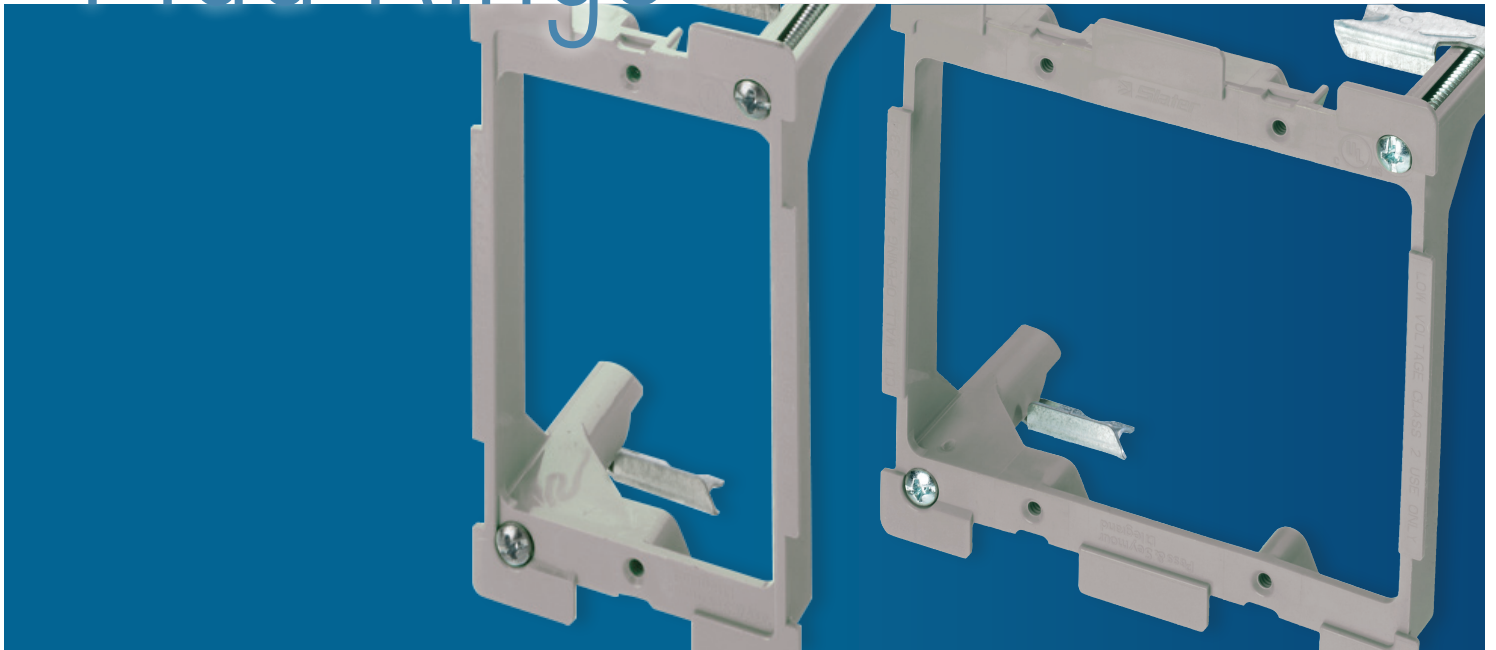

Mud Rings

LEGRAND HAS EVERYTHING YOU NEED...

The On-Q line of low voltage brackets and mud rings are durably crafted for easy alignment and visibility. Designed with spacious openings and

stabilizer tabs, they keep wire-pulling simple whether for retrofit or new construction jobs. Available in single, double, and triple-gang models.

FEATURES

- Spacious opening accommodates large devices and facilitates wiring process
- Reliable, side stabilizer tabs keep it aligned with the stud
- Rigid plastic retains shape for ease of alignment during installation

Associated Skus:

- **AC1009-01** Single Gang LV Bracket with Nail (New Construction)

- **AC1009-02** Double Gang LV Bracket, Face Mount (New Construction)

- **AC1009-11** Single Gang LV Bracket, Face Mount (New Construction)

stabilizer tabs, they keep wire-pulling simple whether for retrofit or new construction jobs. Available in single, double, and triple-gang models.

FEATURES

- Spacious opening accommodates large devices and facilitates wiring process
- Reliable, side stabilizer tabs keep it aligned with the stud
- Rigid plastic retains shape for ease of alignment during installation