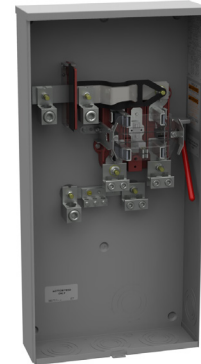

Meter Mounting Equipment

Texas Deregulated Utilities

TXU/Oncor Area

Description	Service Feed	Catalog Number
150-200 amp 4 Terminal		
150A4TOH.....	OH.....	U7262-RL-TG
200A4TOH/UG.....	OH/UG.....	U7040-XL-TG
200A4THD.....OH/UG.....	OH/UG.....	U9801-RXL
200 amp 5 & 7 Terminal		
200A5THD.....OH/UG.....	OH/UG.....	U9581-RL-QG
200A7THD.....OH/UG.....	OH/UG.....	U9701-RXL
320 amp 4 & 7 Terminal		
320A4THD.....OH (w/o lugs).....	OH (w/o lugs).....	U4363-R
320A4TSWYUG (w/ lugs).....	UG (w/ lugs).....	U1797-O-K3L-K2L
320A7TSWYOH/UG (w/o lugs).....	OH/UG (w/o lugs).....	U4013-X
150 amp 4 Terminal Horizontal Gang		
150A3 Pos.....OH/UG.....	OH/UG.....	U9353-XL
150A4 Pos.....OH/UG.....	OH/UG.....	U9354-XL
200 amp 4 Terminal Horizontal Gang		
200A2 Pos.....OH/UG.....	OH/UG.....	U1252-X-K1
200A3 Pos.....OH/UG.....	OH/UG.....	U1253-X
200A4 Pos.....OH/UG.....	OH/UG.....	U1254-X
200A5 Pos.....OH/UG.....	OH/UG.....	U1255-X
200A6 Pos.....OH/UG.....	OH/UG.....	U1256-X
200 amp 4 Terminal Mobile Home Pedestal		
200A1 Pos.....UG Ped.....	UG Ped.....	U8567-O-200
200A2 Pos.....UG Ped (twin).....	UG Ped (twin).....	U8667-O-2/200

U1797-O-K3L-K2L

U9701-RXL

Accessories

Closing Plates	Suffix	Catalog #	Lug Kits	Suffix	Catalog #
Sml. Closing Plate	-XL*	A7551	<u>350 Kcmil</u>	1Ø	(3 per set)
Lg. Closing Plate	-X	A9064	Single Lug Kit	-K1	K1539
Adapter Plate	-RRL	S8324	Twin Lug Kit	-K2	K1350
Hubs for Standard "RL" Opening			Twin Lug Kit non-rotating	-K2L	K1350L
1" Hub	-WL	A7514	<u>600 Kcmil</u>	1Ø	(3 per set)
1¼" Hub	-YL	A7515	Single Lug Kit	-K3	K1540
1½" Hub	-ZL	A7516	Single Lug Kit non-rotating	-K3L	K1540L
2" Hub	-DL	A7517	Twin Lug Kit	-K4	K1541
2½" Hub	-EL	A7518	<u>350 Kcmil</u>	3Ø	(4 per set)
Hubs for Large "R" Opening			Single Lug Kit	-K5	K3082
3" Hub	-F	A8110	Twin Lug Kit	-K6	K3442
3½" Hub	-G	A8111	<u>600 Kcmil</u>	3Ø	(4 per set)
4" Hub	-H	A8112	Single Lug Kit	-K7	K3441
Fifth Terminals			Twin Lug Kit	-K8	K3083
Fifth Terminal	Square Hole	K5T			
Fifth Terminal	Round Hole	5T8K2			