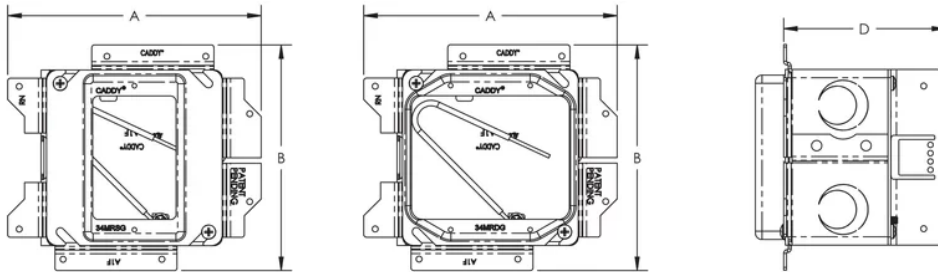

Box remains fixed in place when mud ring is removed

Includes multiple knockouts on each side of the box

Assemblies keyed for precise alignment when installed on both sides of a stud

PRODUCT ATTRIBUTES

Material: Steel

Finish: Pregalvanized

Knockout Sizes: (8) 1/2", 3/4"

Gang: 2

Ground Wire Included: Yes

Back Plate Pre-assembled: Yes

Box Volume: 32.8in³

Drywall Thickness: 5/8"

Depth (D): 3 5/8"

A: 5 3/4"

B: 5 1/8"

ADDITIONAL PRODUCT DETAILS

Ground wire pigtail is 10".

DIAGRAMS

WARNING

nVent products shall be installed and used only as indicated in nVent's product instruction sheets and training materials. Instruction sheets are available at www.nvent.com and from your nVent customer service representative. Improper installation, misuse, misapplication or other failure to completely follow nVent's instructions and warnings may cause product malfunction, property damage, serious bodily injury and death and/or void your warranty.