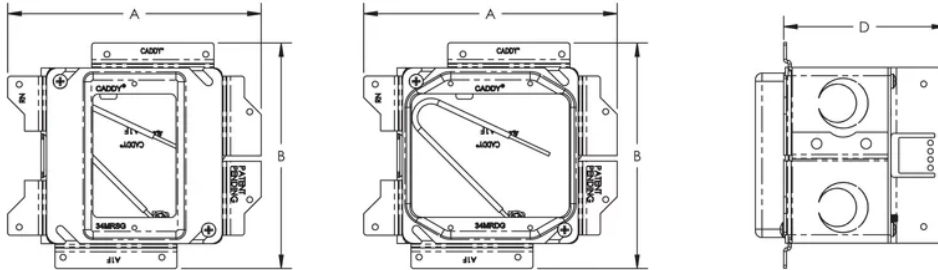

Box remains fixed in place when mud ring is removed

Includes multiple knockouts on each side of the box

Assemblies keyed for precise alignment when installed on both sides of a stud

PRODUCT ATTRIBUTES

Material: Steel

Box Volume: 32.8in³

Drywall Thickness: 5/8"

Depth (D): 3 5/8"

A: 5 3/4"

B: 5 1/8"

ADDITIONAL PRODUCT DETAILS

Ground wire pigtail is 10".

DIAGRAMS