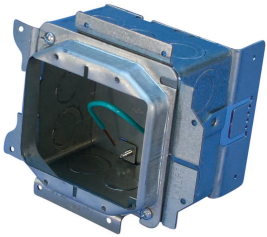

NVENT CADDY ALL-IN-ONE STUD-MOUNTED WITH REMOVABLE MUD RING, 2 GANG, W/GROUND, 5/8" DRYWALL, 3 5/8"

CATALOG NUMBER

A1SF2G

CERTIFICATIONS

FEATURES

Removable mud ring provides front access to the interior of the box

Box remains fixed in place when mud ring is removed

Includes multiple knockouts on each side of the box

Assemblies keyed for precise alignment when installed on both sides of a stud

PRODUCT ATTRIBUTES

Material: Steel

Finish: Pregalvanized

Knockout Sizes: (8) 1/2", 3/4"

Gang: 2

Ground Wire Included: Yes

Back Plate Pre-assembled: Yes

Box Volume: 32.8in³

Drywall Thickness: 5/8"

Depth (D): 3 5/8"