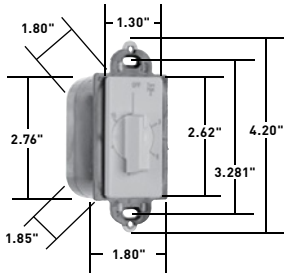

OCCUPANCY & VACANCY SENSORS & TIMERS

Wall Box Timers 125, 125-T, 250 & 277VAC, 60 Hz

97015I

Applications

- Lighting
- Exhaust fans
- Whirlpools and spas
- Saunas
- Heating and heat lamps
- Ventilating and air conditioning

Features

- Units with "Hold" feature may be turned counter-clockwise to hold the load on without timing function.
- Turning clockwise causes unit to time load off after desired time delay.
- Quiet operation.
- Time range from 5 minutes to 1 hour.
- Available with or without hold.
- Decorator styling.
- Easily installed.
- Large head screw terminals.
- Accurate to ± 5 percent.
- Motor rated.
- Energy saving.

CATALOG NUMBER	DESCRIPTION	TIME RANGE	COLOR
DIGITAL TIMERS			
97015I			Ivory
97015W	Timeout, No Hold	15 Minutes	White
97015LA			Light Almond
97030I			Ivory
97030W	Timeout, No Hold	30 Minutes	White
97030LA			Light Almond
97060I			Ivory
97060W	Timeout, No Hold	60 Minutes	White
97115I			Ivory
97115W	Timeout, With Hold	15 Minutes	White
97160I			Ivory
97160W	Timeout, With Hold	60 Minutes	White

CATALOG NUMBER	COLOR
REPLACEMENT KNOBS (WITHOUT PLATE)	
PS55A1	White
PS55B1	Ivory
PS55G1	Light Almond

	VAC	HP
RATINGS		
20 Amp	125	1
10 Amp	250	1
10 Amp	277	
7 Amp	125 Tungsten