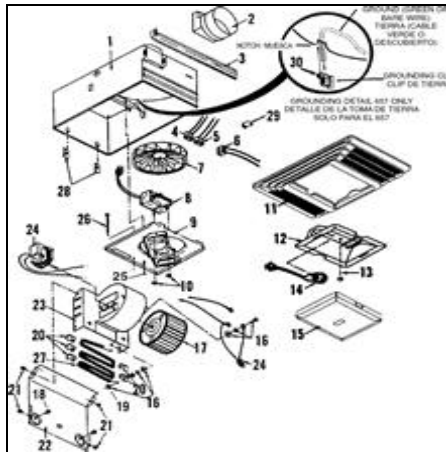

Products Dealer Locator **Shop for Parts** Customer Service About Us

Parts Store ▼
Search Results

You searched for: 657 Fan/Light

Listed below are the parts available for this model.

Instructions: Use the parts explosion image to locate the associated part key number. Select the matching part key from the list below. Then add the desired item to your shopping cart by selecting "Add to Cart" or Search Again to locate parts for a different model.