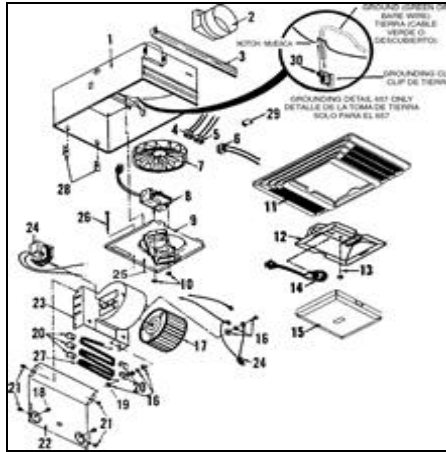

Close Window

Products Dealer Locator **Shop for Parts** Customer Service About Us

Parts Store ▾
Search Results

You searched for: 657 Fan/Light

Listed below are the parts available for this model.

Instructions: Use the parts explosion image to locate the associated part key number. Select the matching part key from the list below. Then add the desired item to your shopping cart by selecting "Add to Cart" or [Search Again](#) to locate parts for a different model.