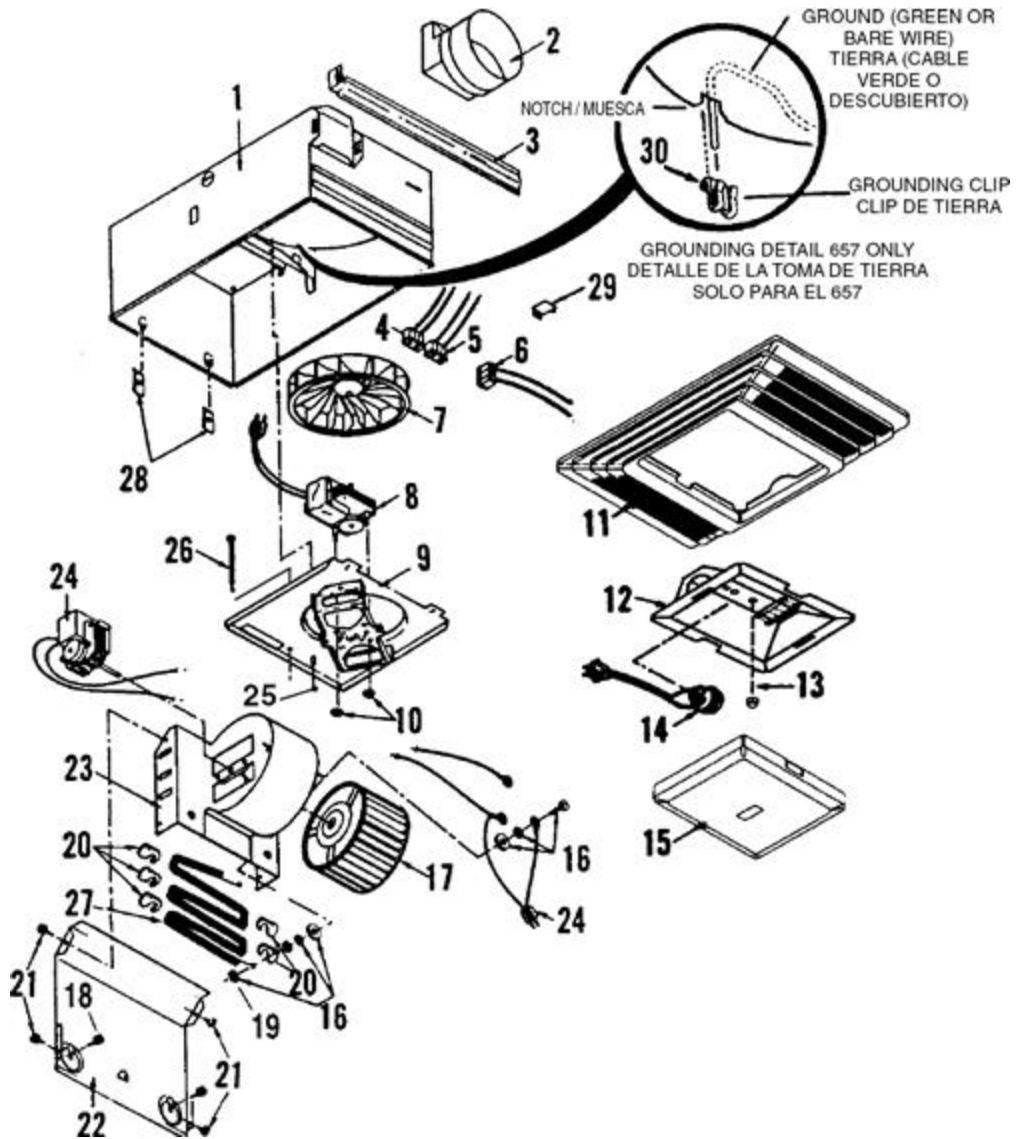

4	99270981	Light Receptacle, White	Price: $1.80	Qty: 0
5	99270982	Receptacle - 2 Required	Price: $1.80	Qty: 0
7	99110446A	Wheel For Exhaust Fan - 657-A,B,C,	Price: $3.42	Qty: 0
8	99080166	Motor For Exhaust Fan	Price: $30.40	Qty: 0
9	97013627	Fan Motor Bracket	Price: $4.26	Qty: 0
11	97013836B	Grille - 657-C,	Price: $22.22	Qty: 0
11	99110424B	Grille - 657-A, B (10.25 x 15.5 inches)	Price: $25.52	Qty: 0
12	97014211C	Reflector Only - 657-B,C	Price: $5.08	Qty: 0
12	98006276B	Reflector Only - 657-A,	Price: $5.08	Qty: 0
13	97005316	Acorn Nut - (For Attaching Grille/Light Reflector)	Price: $0.68	Qty: 0
14	99770118	LAMP SOCKET HARNESS	Price: $2.66	Qty: 0
15	97011813G	Light Lens - 657-A, B,	Price: $9.80	Qty: 0
15	97013578C	Light Lens - 657-C,	Price: $9.80	Qty: 0

[Add to Cart](#)

[Privacy](#) | [Terms](#)

In U.S.A.
Call: 1-800-558-1711
In Canada
Call: 1-877-896-1119 or
Visit: www.broan.ca

Technical Support: 800-637-1453
[Contact Us!](#)

2002 Broan-NuTone LLC

Parts Explosion for 657

Close Window