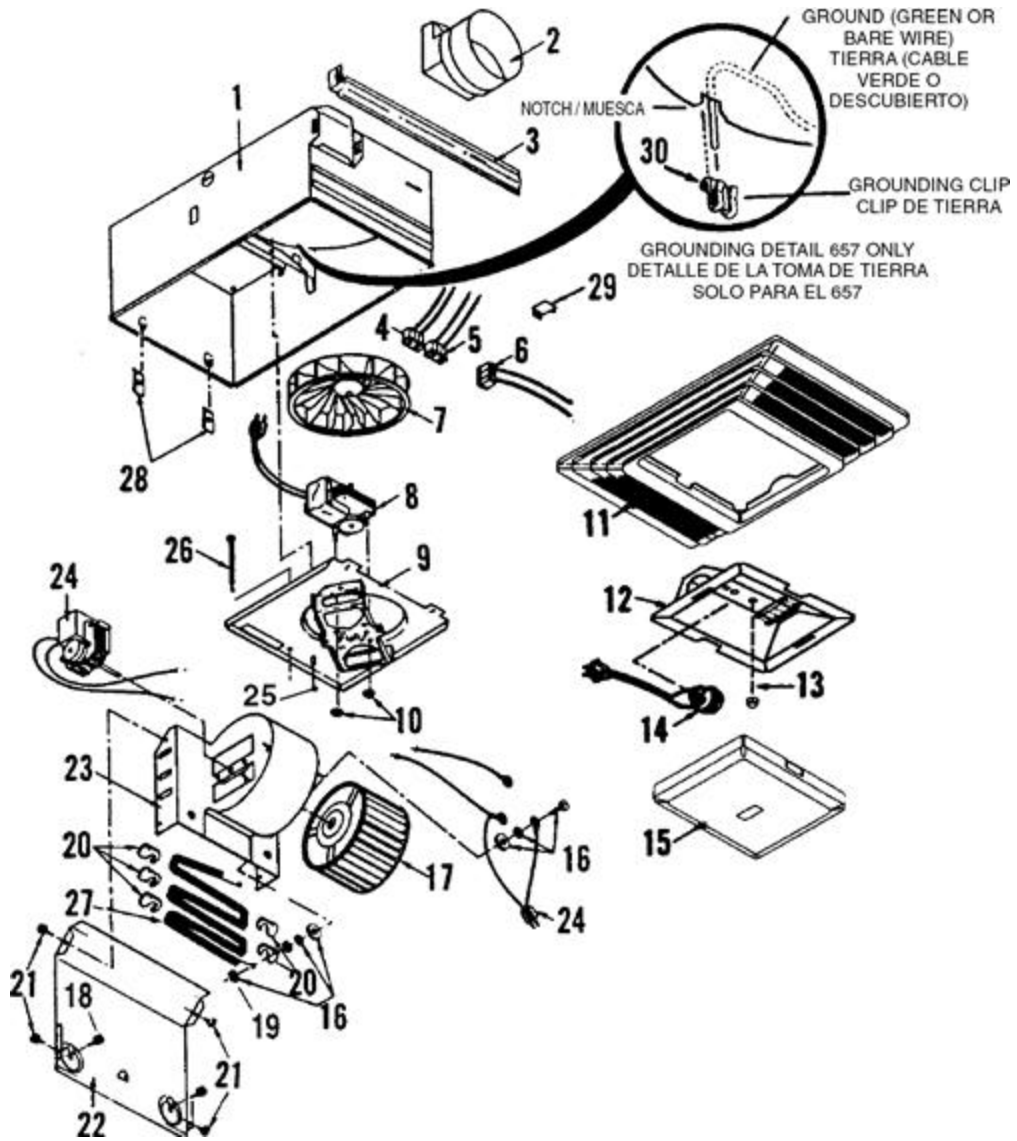

4	99270981	Light Receptacle, White	Price: $1.80	Qty: 0
5	99270982	Receptacle - 2 Required	Price: $1.80	Qty: 0
7	99110446A	Wheel For Exhaust Fan - 657-A,B,C,	Price: $3.42	Qty: 0
8	99080166	Motor For Exhaust Fan	Price: $30.40	Qty: 0
9	97013627	Fan Motor Bracket	Price: $4.26	Qty: 0
11	97013836B	Grille - 657-C,	Price: $22.22	Qty: 0
11	99110424B	Grille - 657-A, B (10.25 x 15.5 inches)	Price: $25.52	Qty: 0
12	97014211C	Reflector Only - 657-B,C	Price: $5.08	Qty: 0
12	98006276B	Reflector Only - 657-A,	Price: $5.08	Qty: 0
13	97005316	Acorn Nut - (For Attaching Grille/Light Reflector)	Price: $0.68	Qty: 0
14	99770118	LAMP SOCKET HARNESS	Price: $2.66	Qty: 0
15	97011813G	Light Lens - 657-A, B,	Price: $9.80	Qty: 0
15	97013578C	Light Lens - 657-C,	Price: $9.80	Qty: 0

[Add to Cart](#)

[Privacy](#) | [Terms](#)

In U.S.A.
Call: 1-800-558-1711
In Canada
Call: 1-877-896-1119 or
Visit: www.broan.ca

Technical Support: 800-637-1453
[Contact Us!](#)

2002 Broan-NuTone LLC

Parts Explosion for 657

Close Window