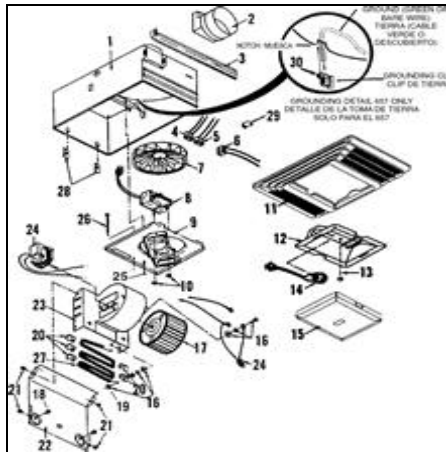

Products Dealer Locator **Shop for Parts** Customer Service About Us

Parts Store ▾
Search Results

You searched for: 657 Fan/Light

Listed below are the parts available for this model.

Instructions: Use the parts explosion image to locate the associated part key number. Select the matching part key from the list below. Then add the desired item to your shopping cart by selecting "Add to Cart" or Search Again to locate parts for a different model.