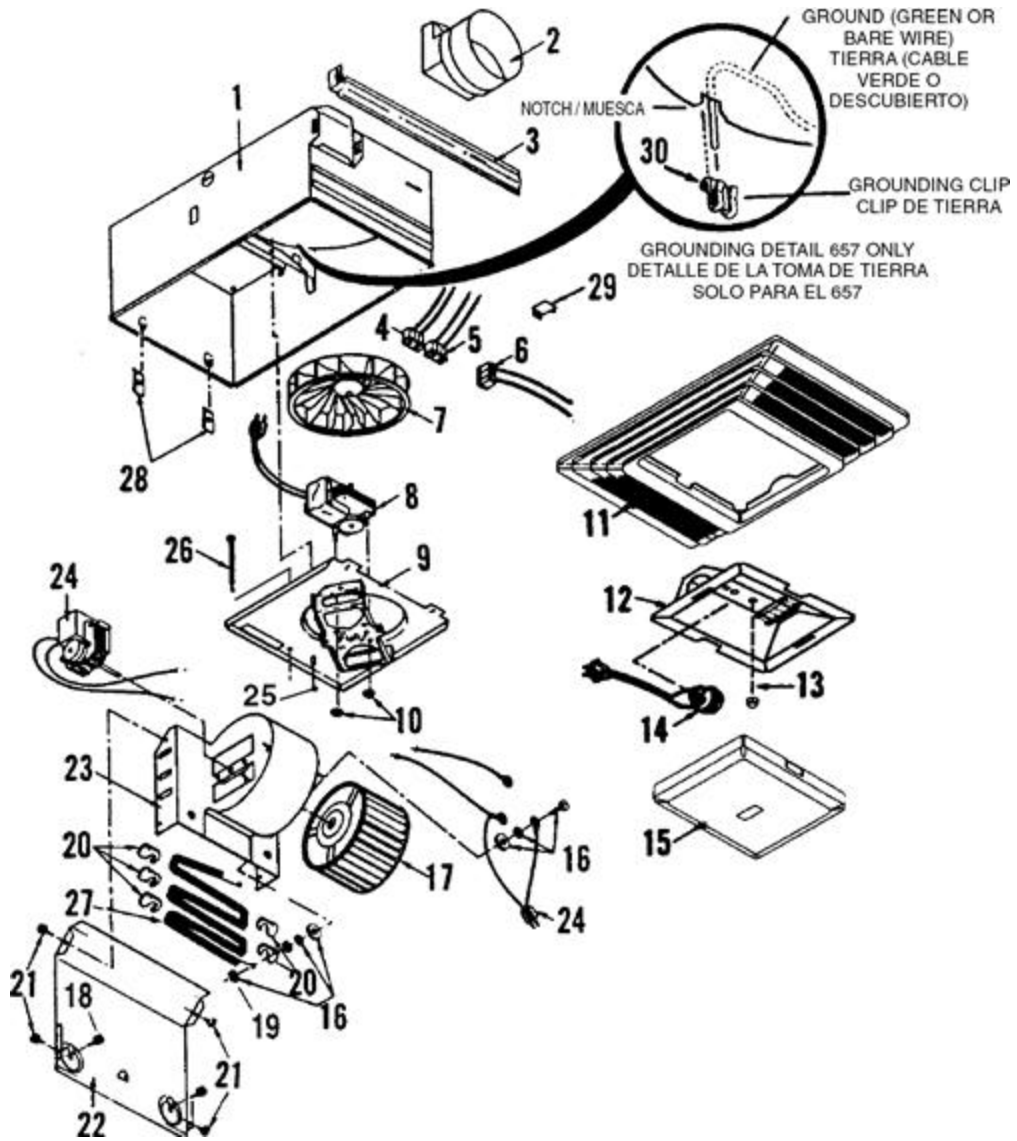

Parts Explosion for 657