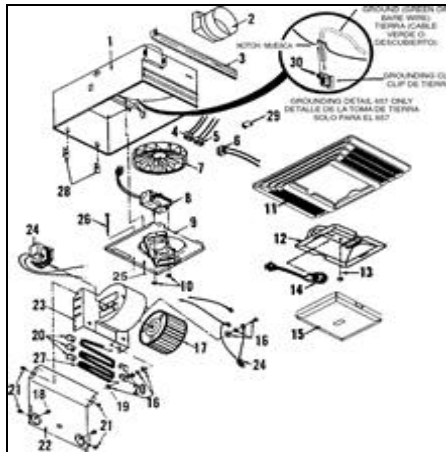

Products Dealer Locator **Shop for Parts** Customer Service About Us

Parts Store ▾
Search Results

You searched for: 657 Fan/Light

Listed below are the parts available for this model.

Instructions: Use the parts explosion image to locate the associated part key number. Select the matching part key from the list below. Then add the desired item to your shopping cart by selecting "Add to Cart" or [Search Again](#) to locate parts for a different model.