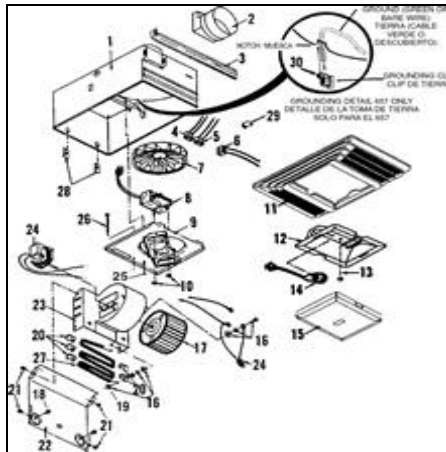

Close Window

Products Dealer Locator **Shop for Parts** Customer Service About Us

Parts Store ▾
Search Results

You searched for: 657 Fan/Light

Listed below are the parts available for this model.

Instructions: Use the parts explosion image to locate the associated part key number. Select the matching part key from the list below. Then add the desired item to your shopping cart by selecting "Add to Cart" or Search Again to locate parts for a different model.