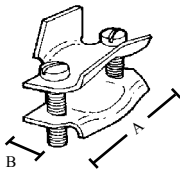

CAT#	A	B	C
120	.814	.44	.92

CAT#	A	B
952	1.03	.42
953	1.20	.57
954	1.32	.64
955	1.32	.60
956	1.55	.71

CAT#	A	B
143R	1.190	.645
144R	1.330	.660
145R	1.470	.740
146R	1.620	.750

CAT#	A	B
441	1.310	.640
442	1.750	.765
444	2.120	.765
445	2.500	.780

## NM CLAMP TYPE CONNECTORS

- NON-WATERTIGHT
- TWO SCREWS

ZINC DIE CAST

TOPAZ CAT #	UPC#	SIZE	FITS CABLE	UNIT CTN	SHIP CASE	WT/ CASE
<b>3/8" NM CABLE</b>						
120	10690	1/2"	NM CABLE FROM 2#14-2 W/GROUND AND 2#12-2 W/GROUND	100	1000	50