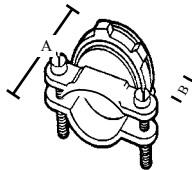

CAT#	A	B	C
120	.814	.44	.92

CAT#	A	B
952	1.03	.42
953	1.20	.57
954	1.32	.64
955	1.32	.60
956	1.55	.71

CAT#	A	B
143R	1.190	.645
144R	1.330	.660
145R	1.470	.740
146R	1.620	.750

CAT#	A	B
441	1.310	.640
442	1.750	.765
444	2.120	.765
445	2.500	.780

## NM CLAMP TYPE CONNECTORS

- NON-WATERTIGHT
- TWO SCREWS

ZINC DIE CAST

TOPAZ CAT #	UPC#	SIZE	FITS CABLE	UNIT CTN	SHIP CASE	WT/ CASE
<b>3/8" NM CABLE</b>						
120	10690	1/2"	NM CABLE FROM 2#14-2 W/GROUND AND 2#12-2 W/GROUND	100	1000	50